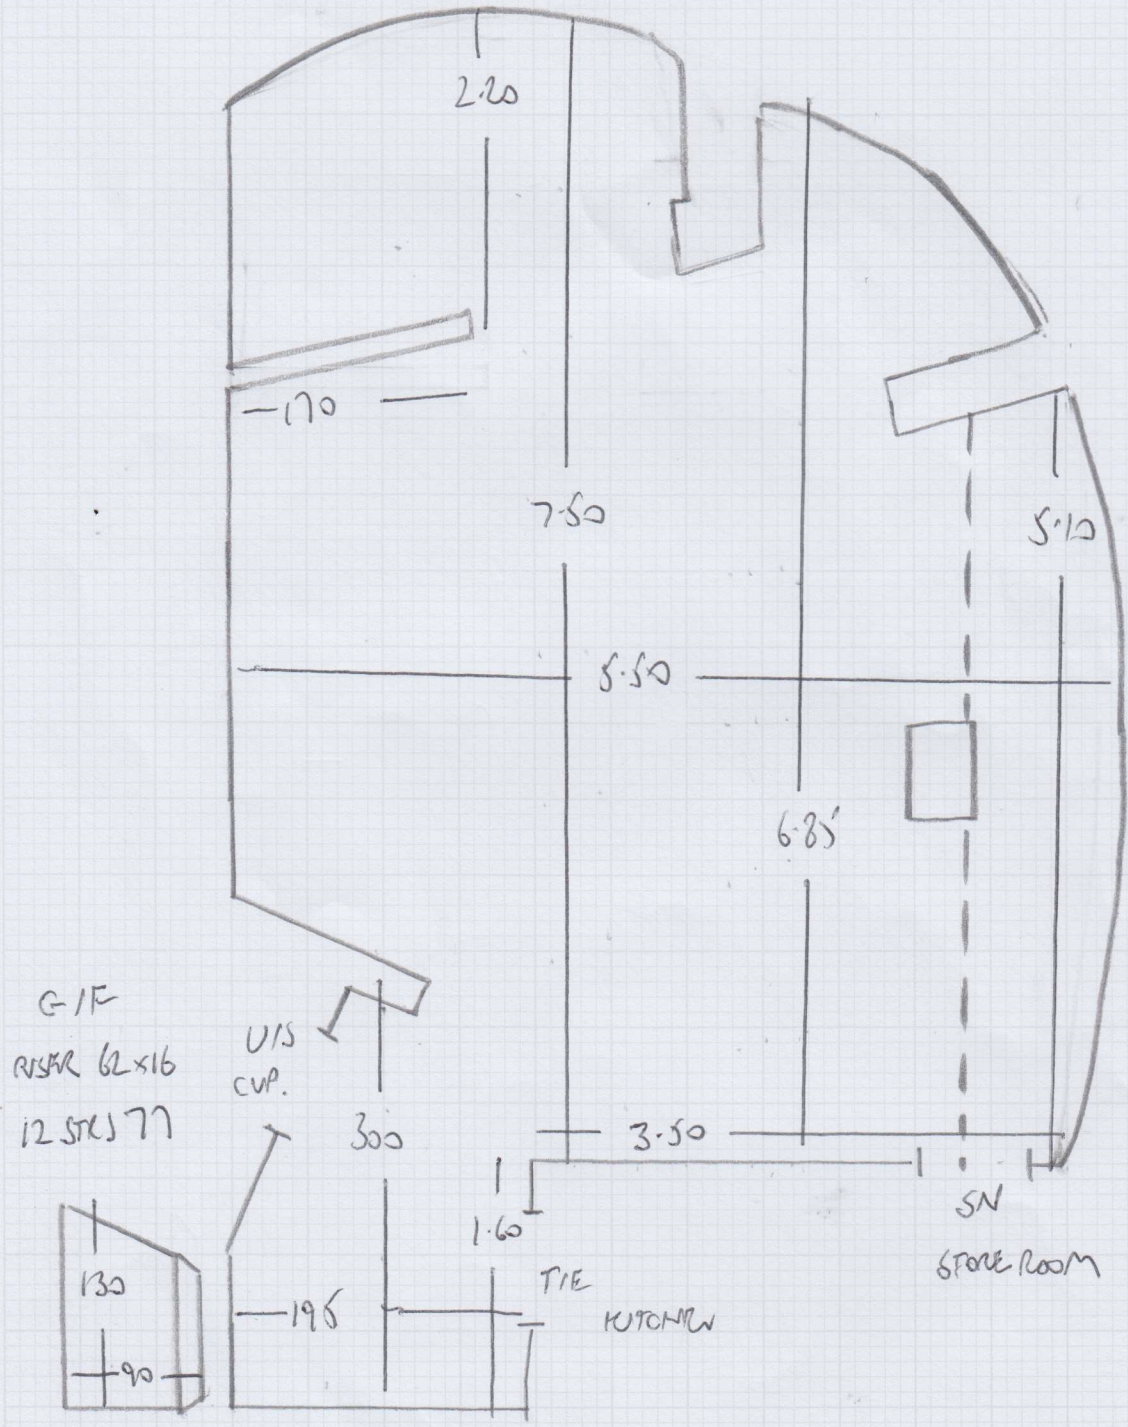

Job No: F28343
 Name: SANALY CARPETS
 Address: 36 WINSINGTON COMMON
 ST WB 4BX
 Tel: _____
 Sheet: _____ of: _____

$13.32 \times 500 = 66.5m^2$

Job No: F28343
 Name: SAMALY CARPETS
 Address: 36 KENSINGTON CHURCH ST
 W8 4BX
 Tel:
 Sheet: of:

G/F
 RISER 62x16
 12 STCS 77

UPS
 CVP.

3.00

1.60

TIE

KITCHEN

5N

STORE ROOM