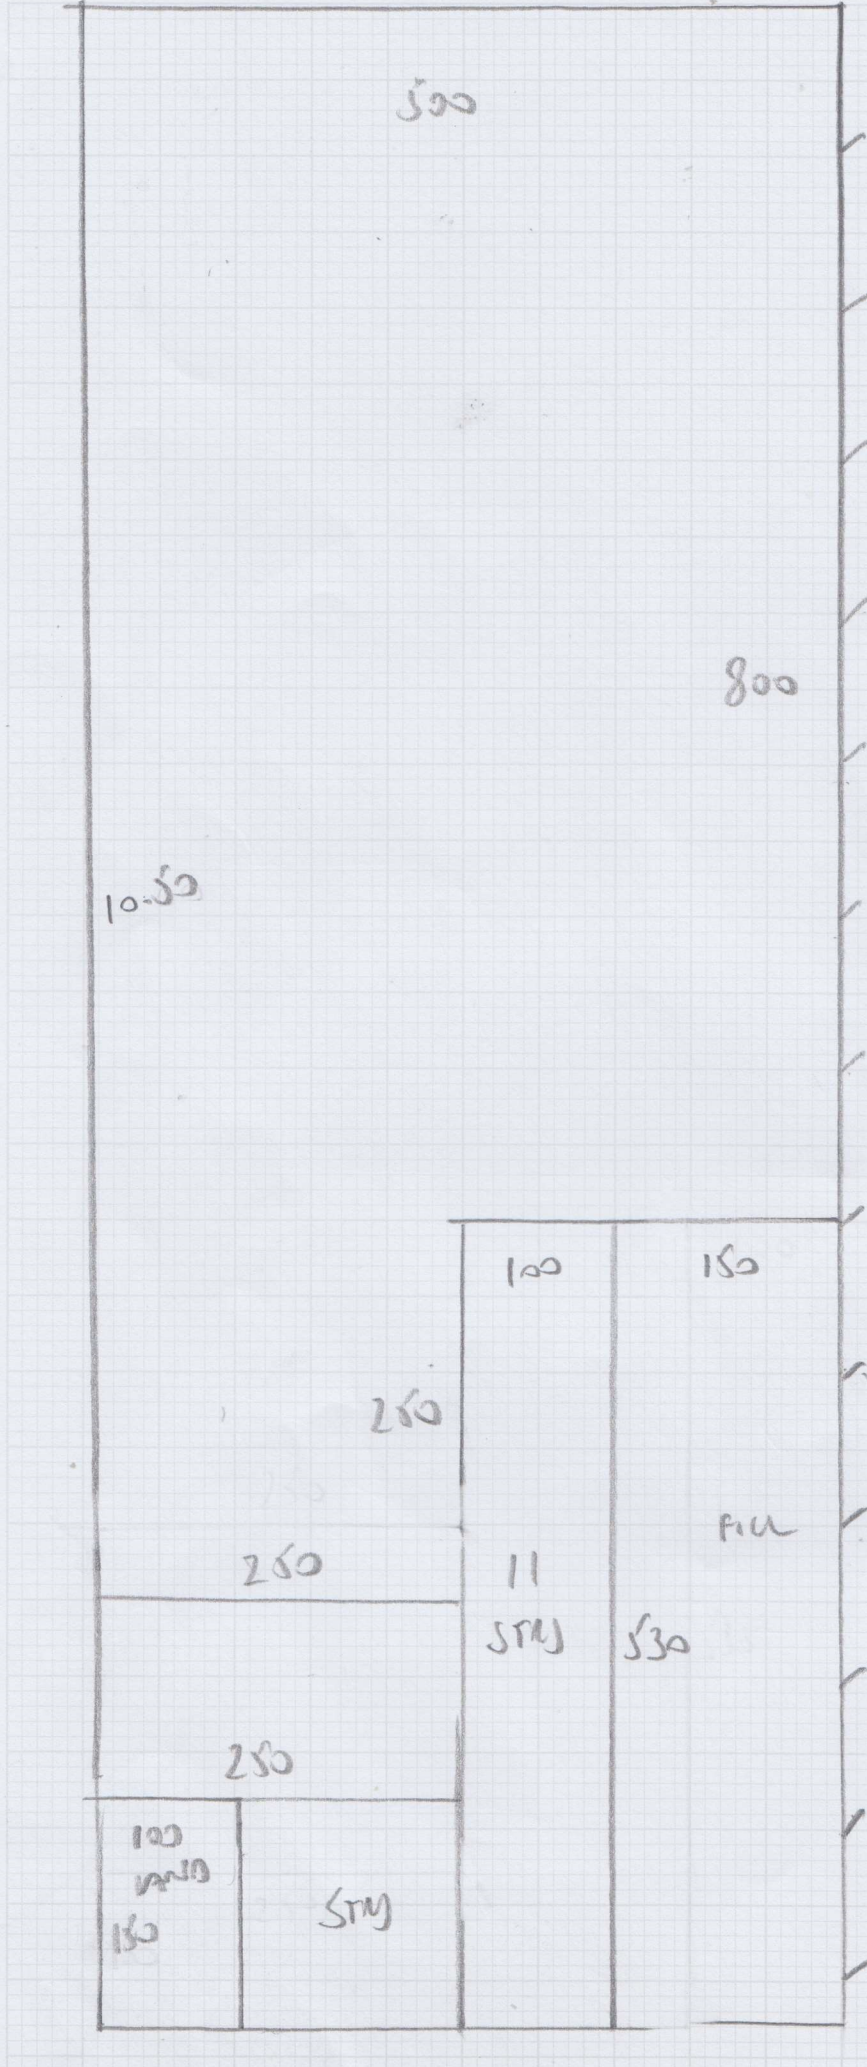

Job No: F28343
 Name: SANALY CARPETS
 Address: 36 WINSINGTON COMMON
 ST WB 4BX
 Tel: _____
 Sheet: _____ of: _____

$13.32 \times 500 = 66.5m^2$

Job No: F28343
 Name: SAMALY CARPETS
 Address: 36 KENSINGTON CHURCH ST
 W8 4BX
 Tel:
 Sheet: of:

G/F
 RISER 62x16
 12 STCS 77

UPS
 CVP.

3.00

1.60

TIE

KITCHEN

5N

STORE ROOM