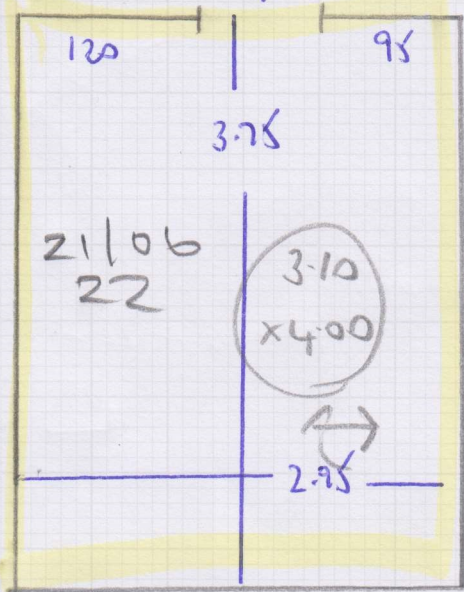

Job No: F28437
Name: LEBRUN
Address: 67 BUTTANIA ROAD
SW6 2JR
Tel:
Sheet: 2 of 3

* RUN END * FIF REAR LANDING

CABERNET 120310 TEAL
TO FIRST FLOOR FRONT DOOR

SCANDIC WEAVE
TO STAIRS/LAND

BASEMENT FLIGHT

8 STRIP .72x.46 55mm runner

BN 89x.46

BASEMENT