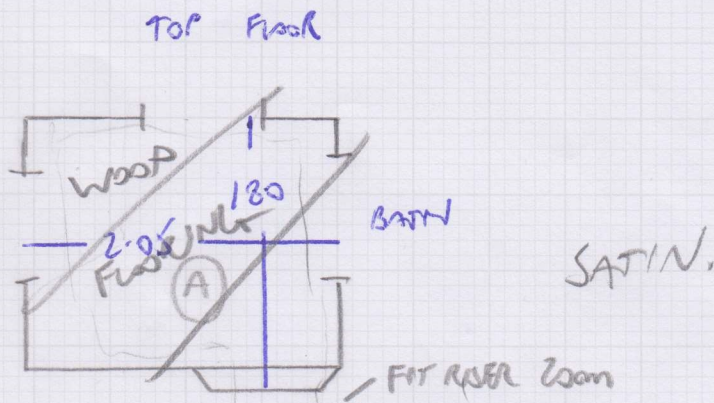

Job No: F28437
 Name: LEBUN
 Address: 67 BUTANIA RD
 SWB 2JK
 Tel:
 Sheet: 1 OF 3

SCANDIC
 WEAVE
 (DISC)
 674-26

680 x 5mtr

* Tuesday 21/06/22 *

Jamie to fit Rooms addressing
 + Discuss with Laure
 Distance of gap for runners
 including Shaped Landings*

Job No: F28437
 Name: LEBRUN
 Address: 67 BUTTANIA ROAD
 SW6 2JR
 Tel:
 Sheet: 2 of 3

* RUN END * FIF REAR LANDING

CABERNET 120310 TEAL
 TO FIRST FLOOR FRONT DOOR

SCANDIC WEAVE
 TO STAIRS/LAND

BASEMENT FLIGHT

8 STRIP .72x.46 55mm runner

BN 89x.46

BASEMENT

Job No: F28437
 Name: LEBRUN
 Address: 67 BRITANIA RD
 SW6 2JR
 Tel:
 Sheet: 3 of 3

7 STAIRS 73 - 55cm RUNNER
 7 STAIRS 85 67cm RUNNER

CABINET 120310 TEAL

3.10 FIRST FLR FRONTED