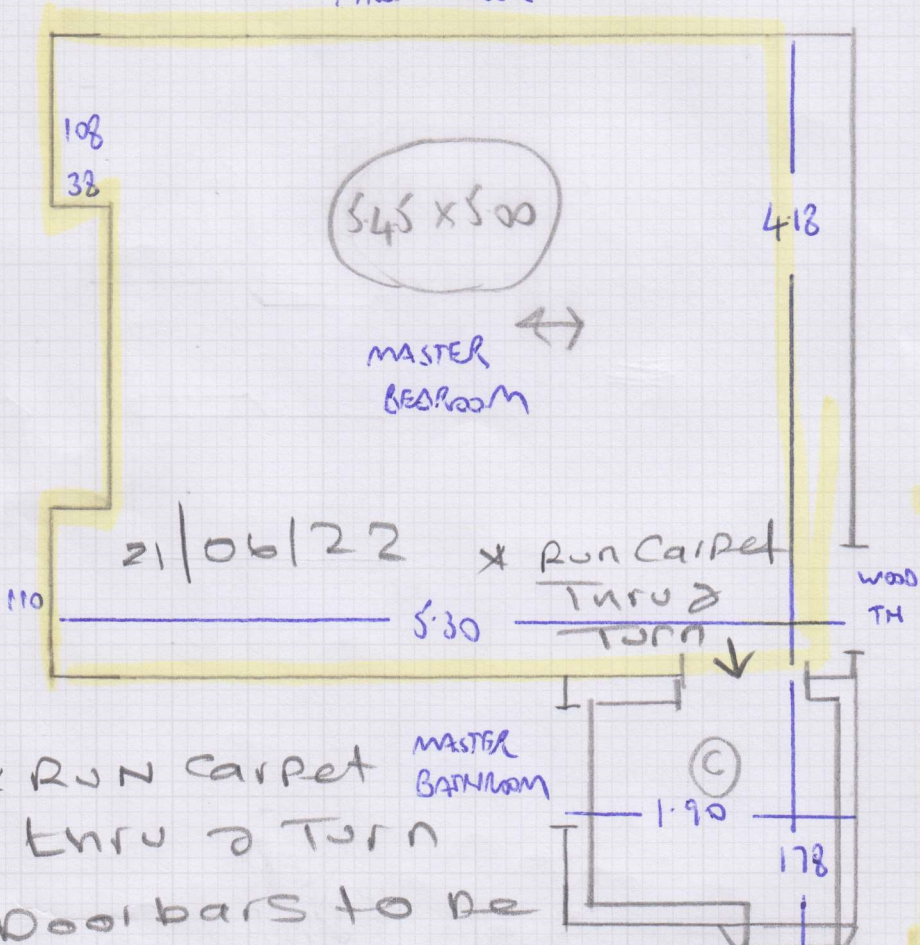

8 STRIP .72x.46 55mm runner

BN 89x.46

BASEMENT

Job No: F28437
 Name: LEBRUN
 Address: 67 BRITANIA RD
 SW6 2JR
 Tel:
 Sheet: 3 of 3

7 STAIRS 73 - 55cm RUNNER
 7 STAIRS 85 67cm RUNNER

CABINET 120310 TEAL

3.10 FIRST FLR FRONTED

1.75 DRESSING ROOM

4.85 x 4mtr.

5.45 x 5mtr MASTER BED

FIRST FLOOR

SCANDIC WEAVE
 TO STAIRS/LAND

21/06/22
 60

* RUN CARPET THRU 2 TURN

Door bars to be installed when

Landings are fitted on
 Mon 04/07/22

STEP TO ROOM
 80x45 - 55cm RUNNER

BATHROOM
 RISER 66x46
 2 STAIRS 66x40

2 of 3