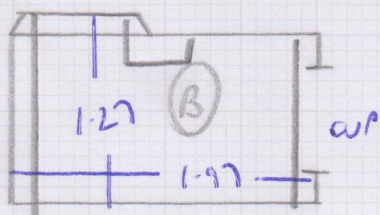

8 STRIP .72x.46 55mm runner

BN 89x.46

BASEMENT

Job No: F28437
 Name: LEBRUN
 Address: 67 BRITANIA RD
 SW6 2JR
 Tel:
 Sheet: 3 of 3

7 STAIRS 73 - 55cm RUNNER
 7 STAIRS 85 67cm RUNNER

CABINET 120310 TEAL

3.10 FIRST FLR FRONTED