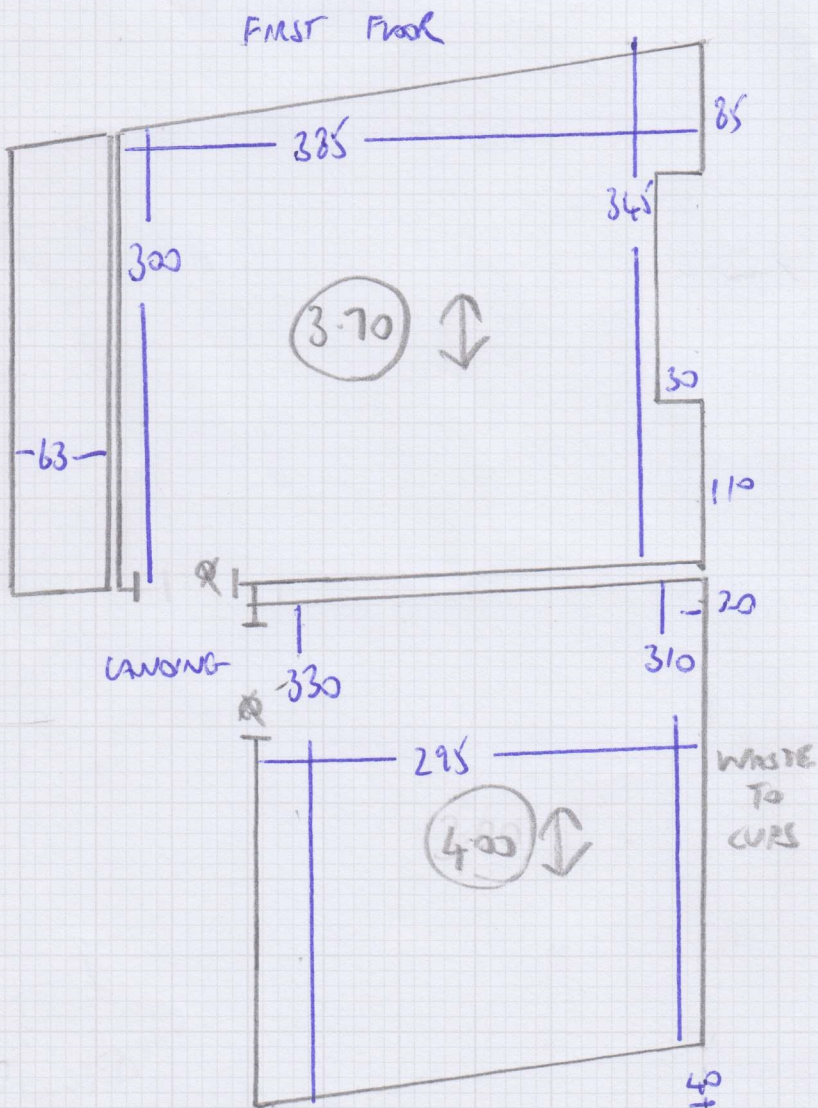

mrcarpets  
 Job No: F28440  
 Name: BAMPFYLDE  
 Address: 2 HARBER ROAD  
 SW6 SEE  
 Tel:  
 Sheet: 1 OF 1

YORK VELVET  
 YOR-234

5-00  
 3-70  
 4-00  
 -----  
 12-70 x 4-00  
 = 50.8m<sup>2</sup>

Hannah  
 2524672  
 LESLEY