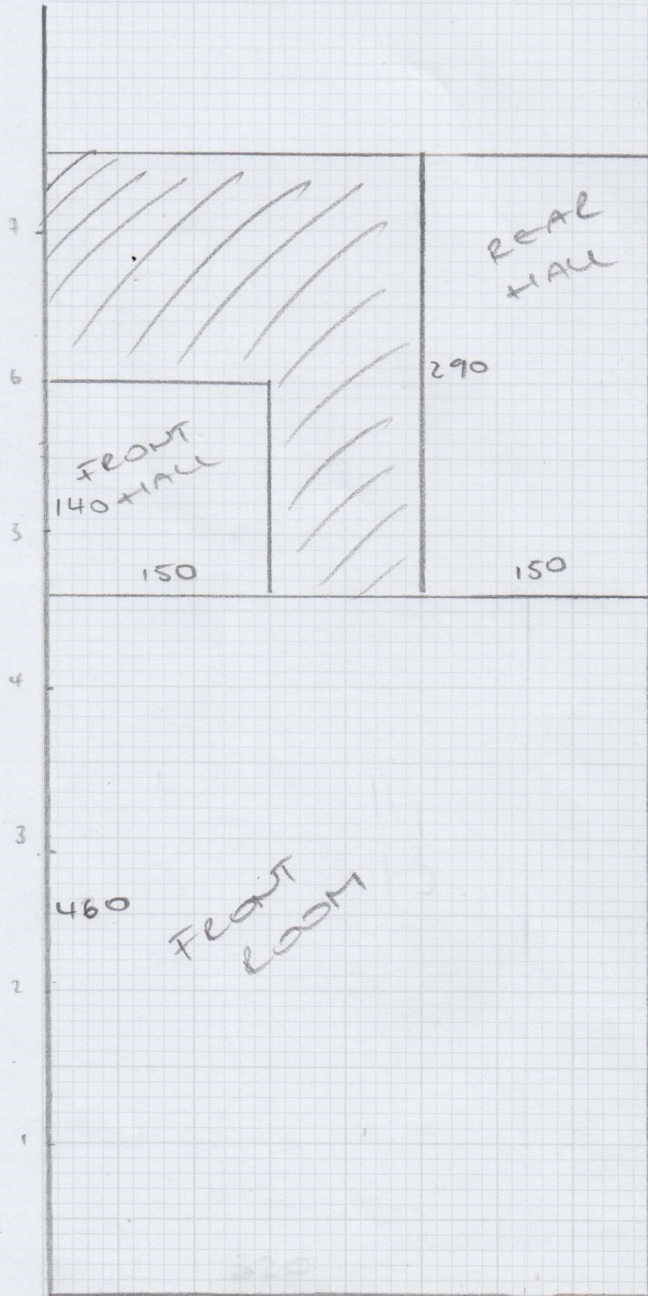

mrcarpet  
DESIGNS FOR PEOPLE

Job No: F28458  
Name: BOND  
Address: GARDEN FLD  
13 CATHNESS RD WILLOW  
Tel:  
Sheet: of:

IF REAR HALL DONE

~~260 x 400~~  
~~- 1.31' Front Hall~~  
~~1.25 x 400~~

7.55 CUT

7.30 CUT