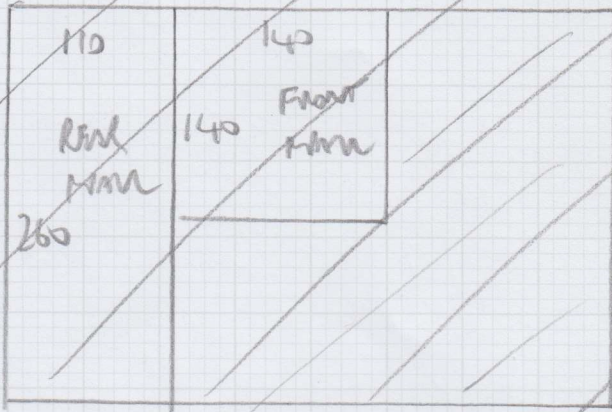

mrcarpet  
DESIGNS FOR PEOPLE

Job No: F28458  
Name: BOND  
Address: GARDEN FLD  
13 CATHNESS RD WILLOW  
Tel:  
Sheet: of:

IF REAR HALL DONE

~~260 x 400~~  
~~- 1.31' Front Hall~~  
~~1.25 x 400~~

7.55 CUT