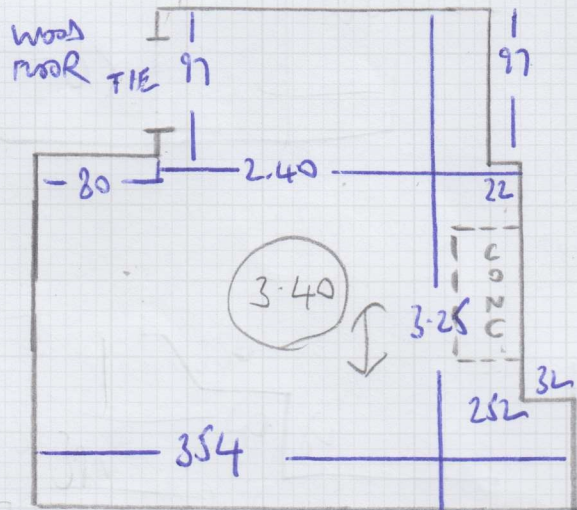

Job No: F28493

Name: ANDERSON

Address: FIFIF 23 DAVIS RD
W3 7SE

Tel:

Sheet: 1 OF 1

3.40

4.10

7.50m x 4.00m

Himalaya
Waverly
2339

Job No: F28493

Name: ANDERSON

Address: FIFIF 23 DAVIS RD
W3 7SE

Tel:

Sheet: 1 OF 1

3.40

4.10

7.50m x 4.00m

Himalaya
Waverly
2339