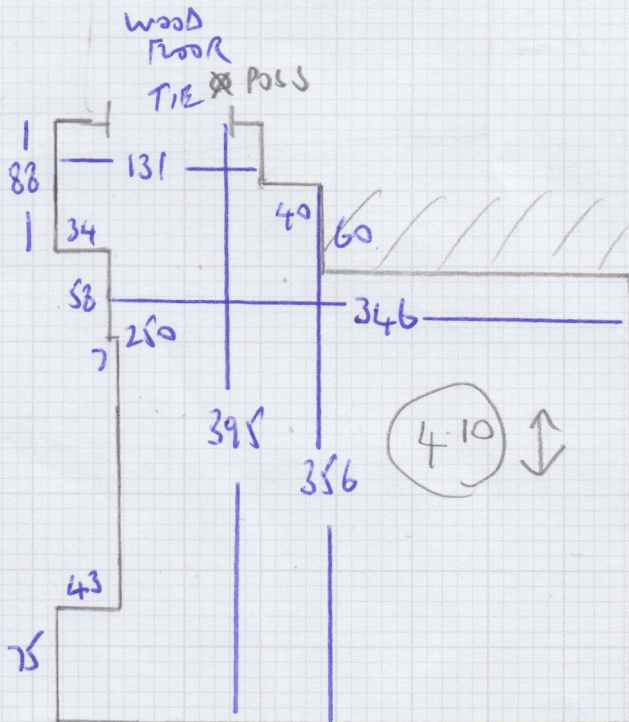

Job No: F28493

Name: ANDERSON

Address: FIFIF 23 DAVIS RD
W3 7SE

Tel:

Sheet: 1 OF 1

3.40

4.10

7.50m x 4.00m

Himalaya
Waverly
2339

Job No: F28493

Name: ANDERSON

Address: FIFIF 23 DAVIS RD
W3 7SE

Tel:

Sheet: 1 OF 1

3.40

4.10

7.50m x 4.00m

Himalaya
Waverly
2339