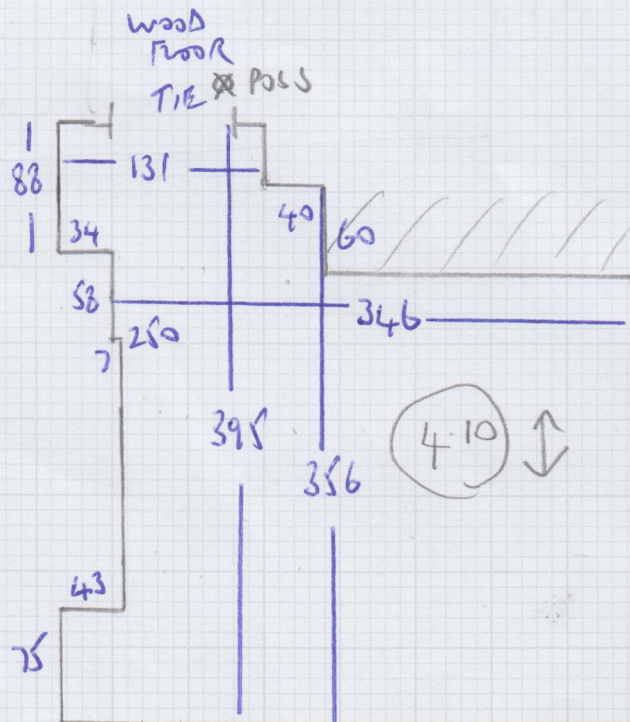

Job No: F28493

Name: ANDERSON

Address: FIFIF 23 DAVIS RD
W3 7SE

Tel:

Sheet: 1 OF 1

3.40

4.10

7.50m x 4.00m

Himalaya
Waverly
2339

Job No: F28493

Name: ANDERSON

Address: FIFIF 23 DAVIS RD
W3 7SE

Tel:

Sheet: 1 OF 1

3.40

4.10

7.50m x 4.00m

Himalaya
Waverly
2339