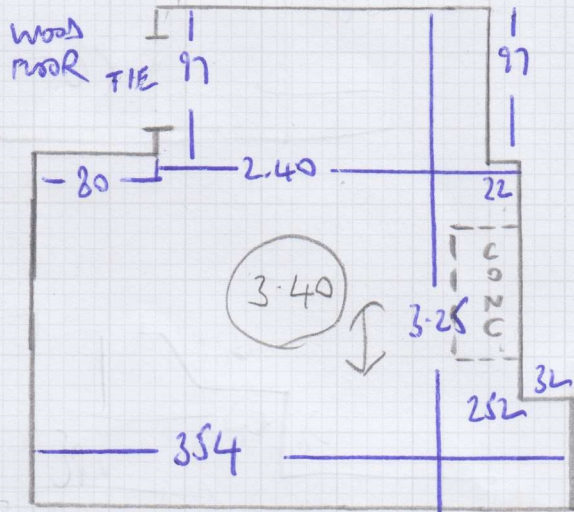

Job No: F28493

Name: ANDERSON

Address: FIFIF 23 DAVIS RD
W3 7SE

Tel:

Sheet: 1 OF 1

3.40

4.10

7.50m x 4.00m

Himalaya
Waverly
2339

Job No: F28493

Name: ANDERSON

Address: FIFIF 23 DAVIS RD
W3 7SE

Tel:

Sheet: 1 OF 1

3.40

4.10

7.50m x 4.00m

Himalaya
Waverly
2339