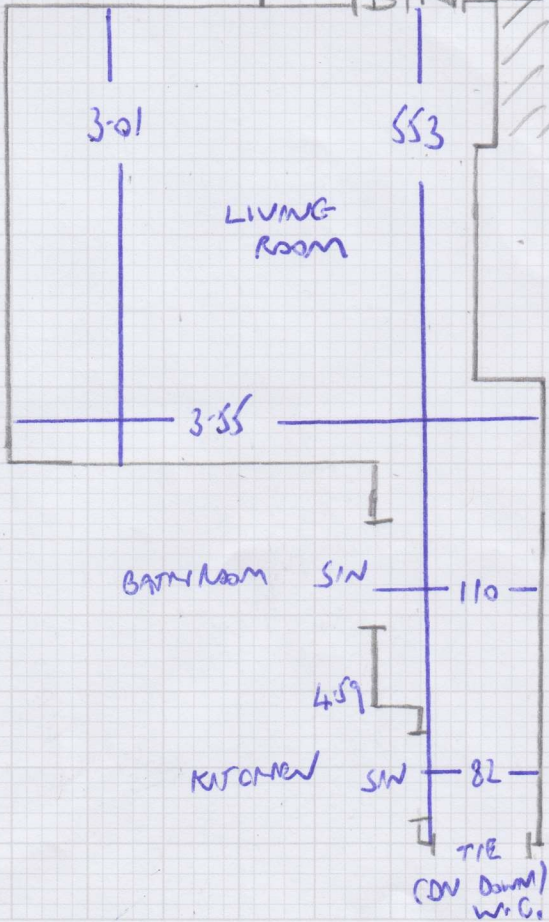

4.20 } BEDS

3.60 }

18.05m x 4.00m

= 72.2m²

Job No: F28511
 Name: MANZI
 Address: 82 COLWITH ROAD
 WB 9EY
 Tel:
 Sheet: 2 OF 2

1STR 95 *

13 STRS 87

TRIE
(DN DOWN)
W/C.