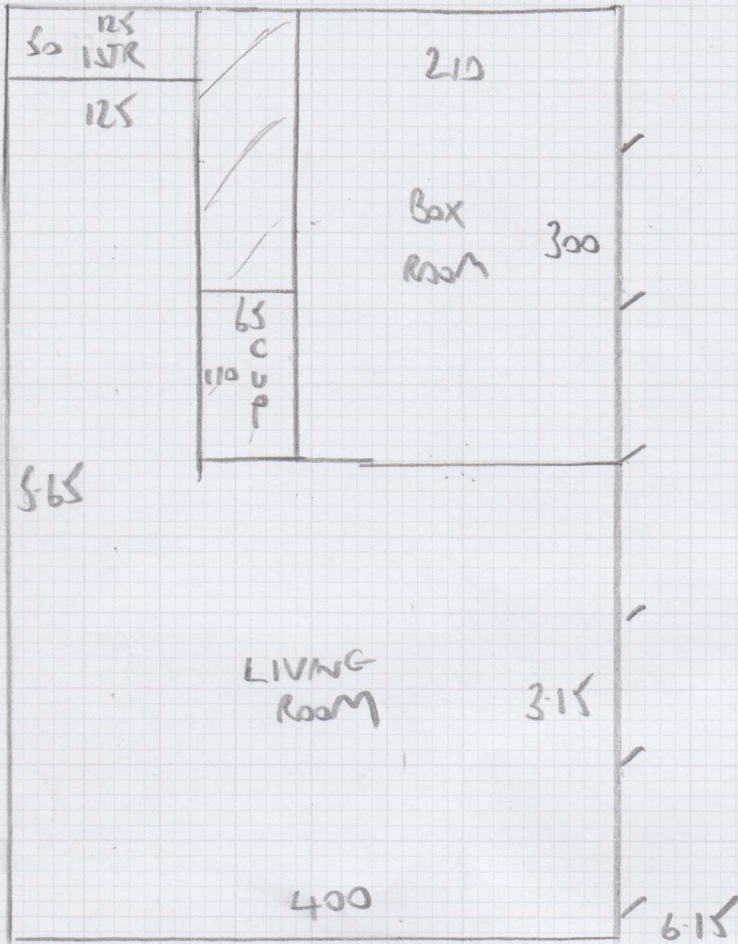

Job No: F28511

Name: MANZI

Address: 82 COLWITH ROAD
W6 9EY

Tel:

Sheet: 1 OF 2

HIMALAYA
WANDERLEY 2339

6.15 CIP

4.10 CIP

4.20 } BEDS

3.60 }

18.05m x 4.00m

= 72.2m²