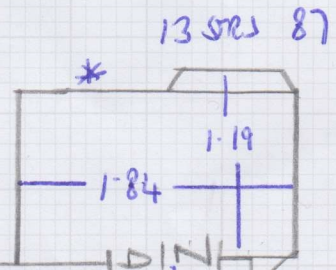

4.20 } BEDS

3.60 }

18.05m x 4.00m

= 72.2m²

Job No: F28511
 Name: MANZI
 Address: 82 COLWITH ROAD
 WB 9EY
 Tel:
 Sheet: 2 OF 2

1STR 95 *

13 STRS 87

TRIE
(DN DOWN)
W/C.