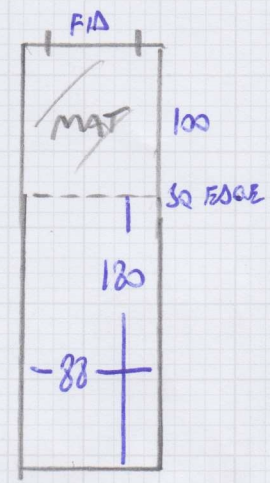

4.20 } BEDS

3.60 }

18.05m x 4.00m

= 72.2m²

Job No: F28511
 Name: MANZI
 Address: 82 COLWITH ROAD
 WB 9EY
 Tel:
 Sheet: 2 OF 2

1STR 95 *

13 STRS 87

TRIE
(DN DOWN)
W/C.