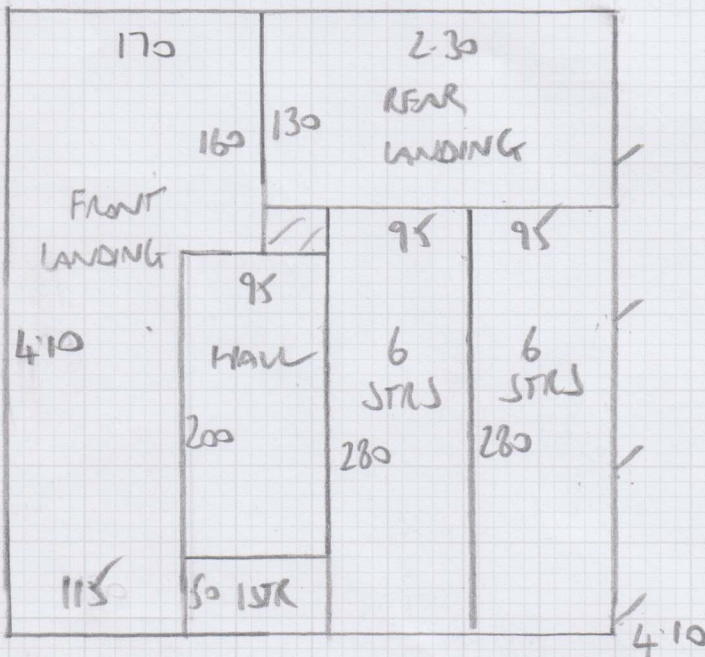

4.20 } BEDS

3.60 }

18.05m x 4.00m

= 72.2m²

Job No: F28511
 Name: MANZI
 Address: 82 COLWITH ROAD
 WB 9EY
 Tel:
 Sheet: 2 OF 2

1STR 95 *

13 STRS 87

TRIE
(DN DOWN)
W/C.