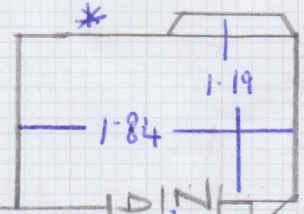

4.20 } BEDS

3.60 }

18.05m x 4.00m

= 72.2m²

Job No: F28511
 Name: MANZI
 Address: 82 COLWITH ROAD
 WB 9EY
 Tel:
 Sheet: 2 OF 2

1STR 95 *

13 STRS 87

TRIE
(DN DOWN)
W/C.