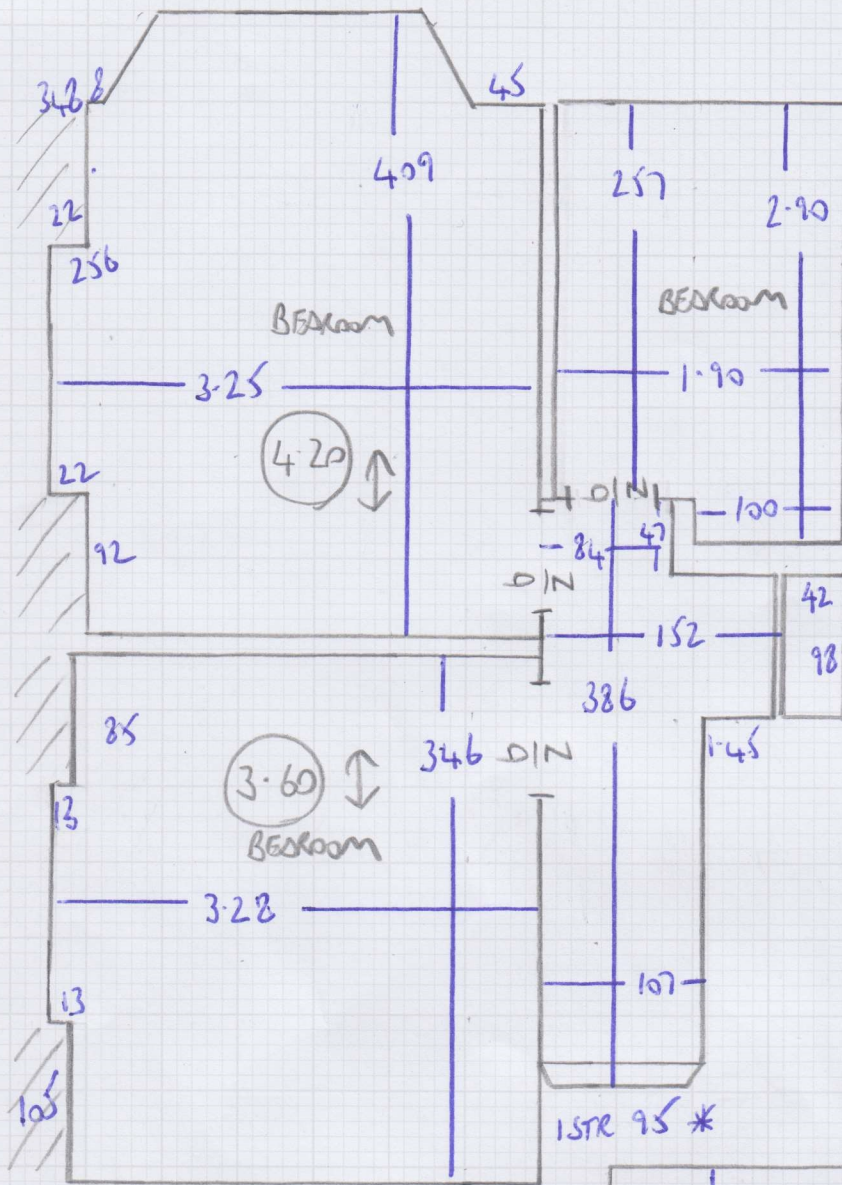

4.20 } BEDS

3.60 }

18.05m x 4.00m

= 72.2m²

Job No: F28511
 Name: MANZI
 Address: 82 COLWITH ROAD
 WB 9EY
 Tel:
 Sheet: 2 OF 2

1STR 95 *

13 STRS 87

TRIE
(DN DOWN)
W/C.