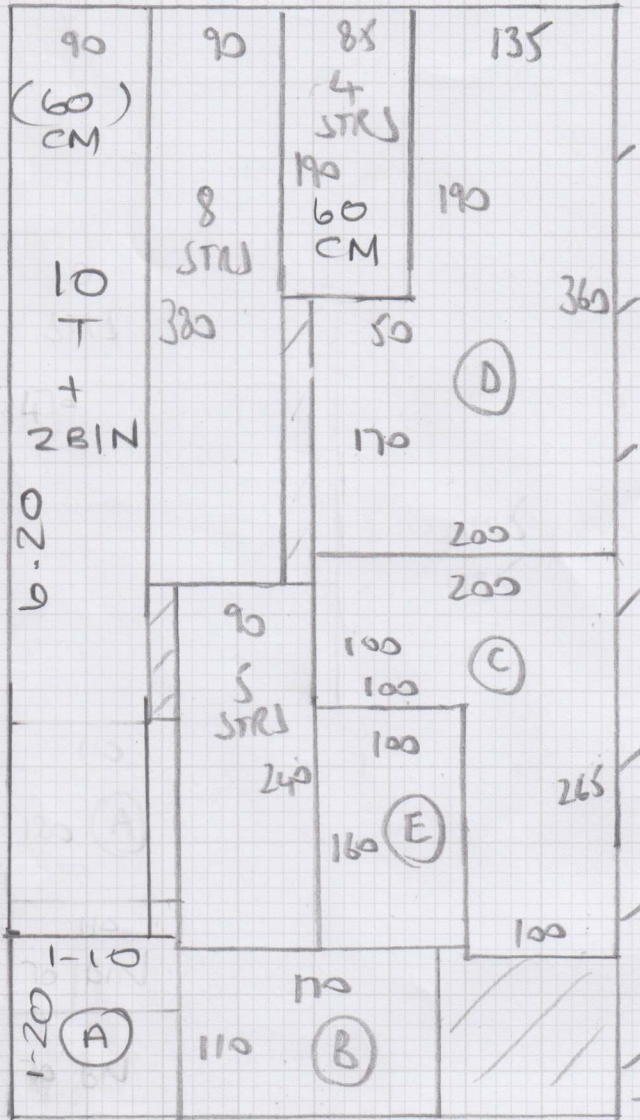

Job No: F28513
 Name: RUCK-KEENE
 Address: 118 RACTON ROAD
 SW6 1LW
 Tel: _____
 Sheet: 1 of 2

NEW ENGLAND
 BURLINGTON NE6013

$7.30 \times 4.00 = 29.2m^2$

3 BEDROOMS

- 5.15 LIVING ROOM
- 3.65 BEDROOM
- 4.35 REAR BEDROOM

$13.15m \times 4.00m$

CUT DOWN RUNNERS
 TO

- 6-20 x 60cm
- 3-80 x 60cm
- 2-40 x 60cm
- 1-90 x 60cm

Job No: F28513
 Name: RUCK-KEENE
 Address: 118 PACTON ROAD
 SW6 1LW
 Tel:
 Sheet: 2 of 2