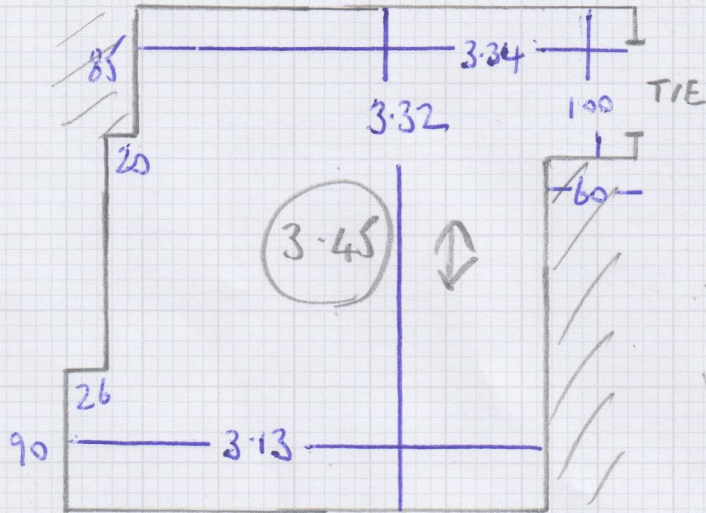

Job No: F28520

Name: BARNES

Address: 137 FELSHAM ROAD  
SWIS IBA

Tel:

Sheet: 1 OF 1

BELFAST 115

3-45 x 4MTR

12 M<sup>2</sup>