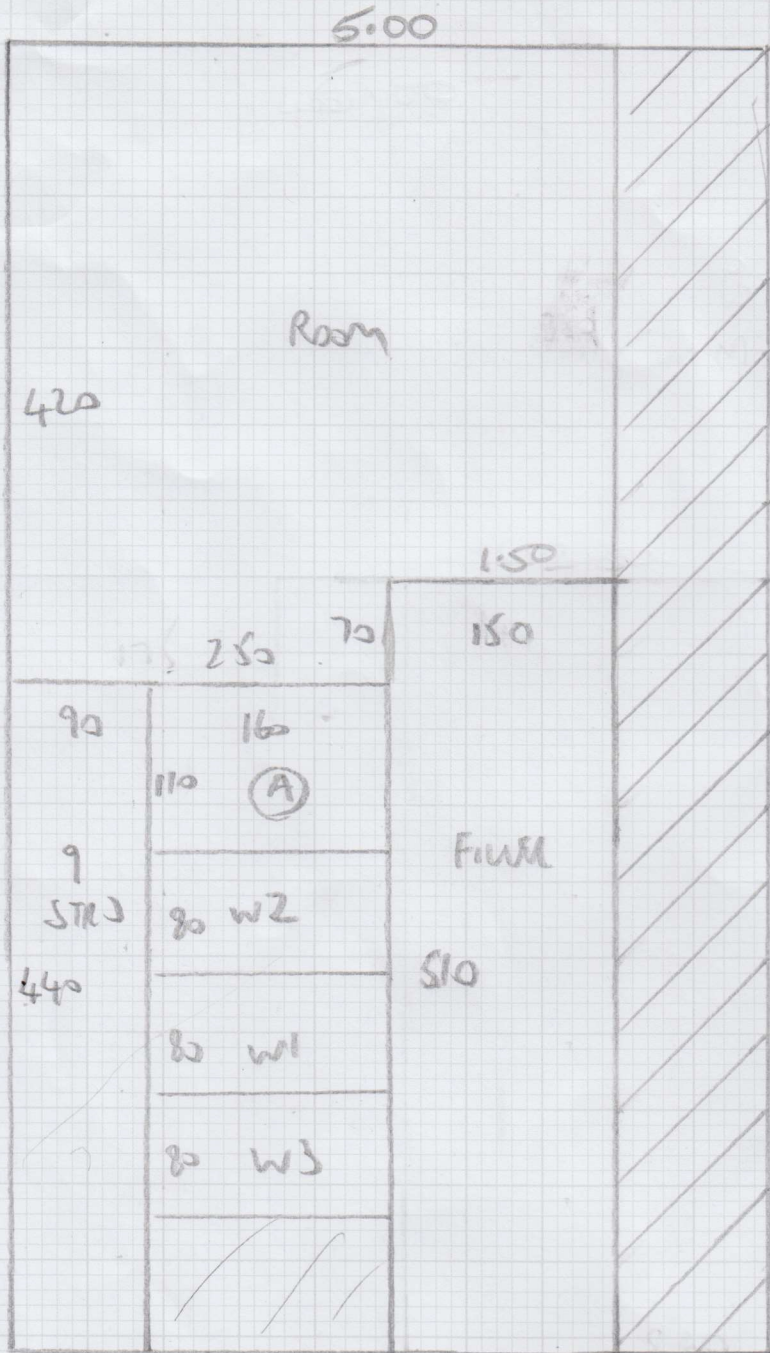

Job No: F28538
Name: LAB ARCHITECTS
Address: 72 DUTTON ROAD
SW10 9SB
Tel: _____
Sheet: _____ of: _____

EAST COAST 169
8.60 x 5m tv

Job No: F28538
 Name: ~~LAB~~ LAB ARCHITECTS
 Address: 72 DRAYTON CANNON
 SW10 9SB
 Tel: _____
 Sheet: _____ of: _____