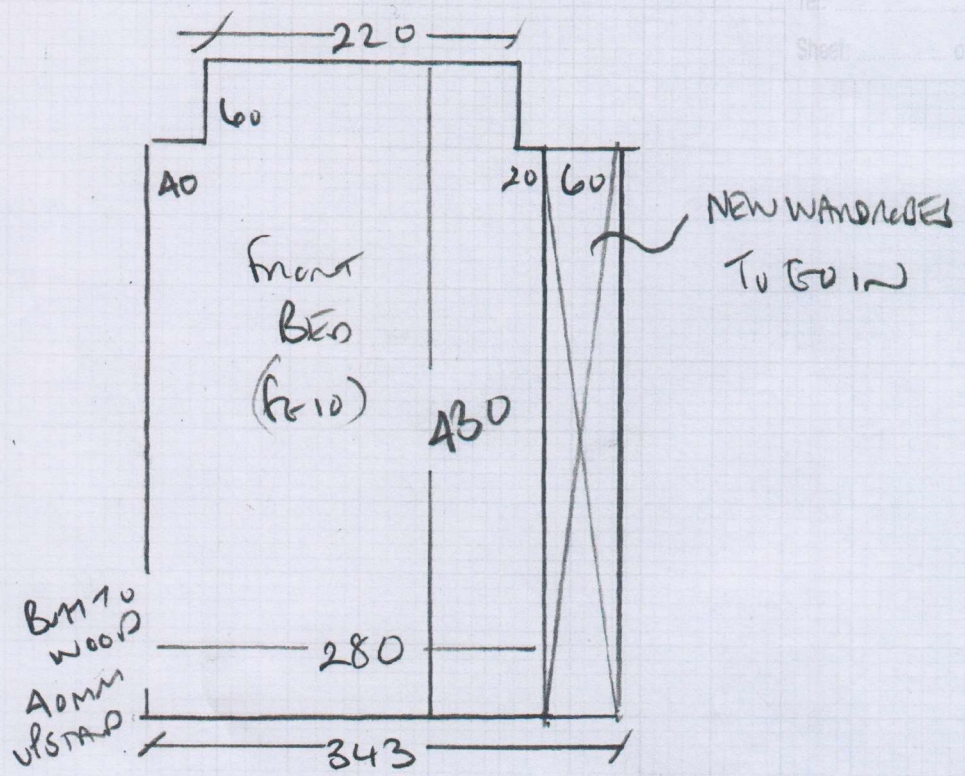

mrcarpet  
 Job No: F28542  
 Name: HOLMES  
 Address: 112 WANDOO AVENUE  
 SW6 6RD  
 Tel:  
 Sheet: of:

WOOD FLOORS + HARDBOARD DOWN

NORMAL LOAF 590 490 x 500 (WANDEROES)  
 2450m<sup>2</sup>

~~Call wall~~ ~~is~~ ~~Colour no~~ ~~Cont~~ ~~295 x 500~~  
~~1175.2~~