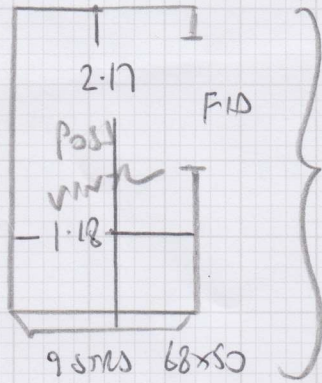

EXISTING PIECE

mrcarpets  
 Job No: F28546  
 Name: ANIMAL PAIR  
 Address: 17 ABINGDON RD  
 W8 6AN  
 Tel:

(MILESTONE BEIGE)  
 ADDITIONAL PIECE

EXISTING PIECE

4.00

Job No: F28548  
 Name: ANIMAL FAIR  
 Address: 17 ABINGDON ROAD  
 W8 6AH  
 Tel: \_\_\_\_\_  
 Sheet: \_\_\_\_\_ of: \_\_\_\_\_

SEPARATE AREA  
 BY FRONT DOOR

2 of 2