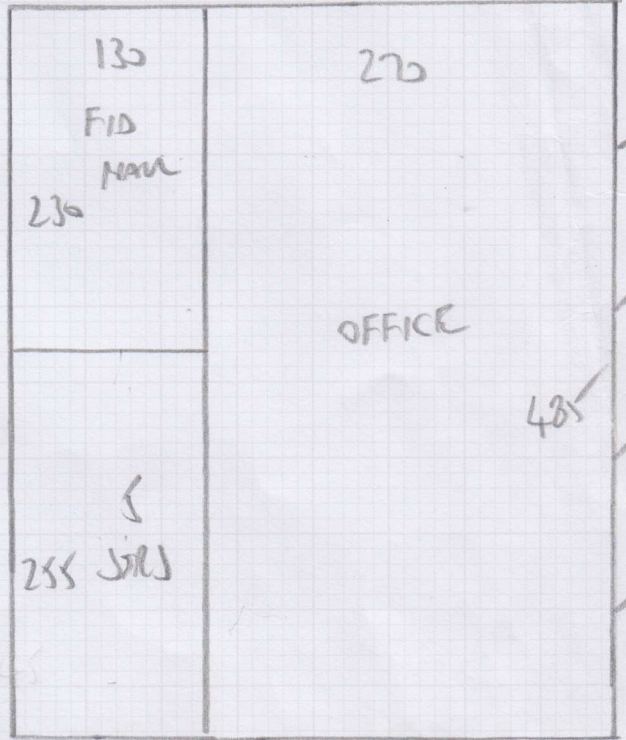

EXISTING PIECE

mrcarpets  
 Job No: F28546  
 Name: ANIMAL PAIR  
 Address: 17 ABINGDON RD  
 W8 6AN  
 Tel:

(MILESTONE BEIGE)  
 ADDITIONAL PIECE

EXISTING PIECE

4.00

Job No: F28548  
 Name: ANIMAL FAIR  
 Address: 17 ABINGDON ROAD  
 W8 6AH  
 Tel: \_\_\_\_\_  
 Sheet: \_\_\_\_\_ of: \_\_\_\_\_

SEPARATE AREA  
 BY FRONT DOOR

2 of 2