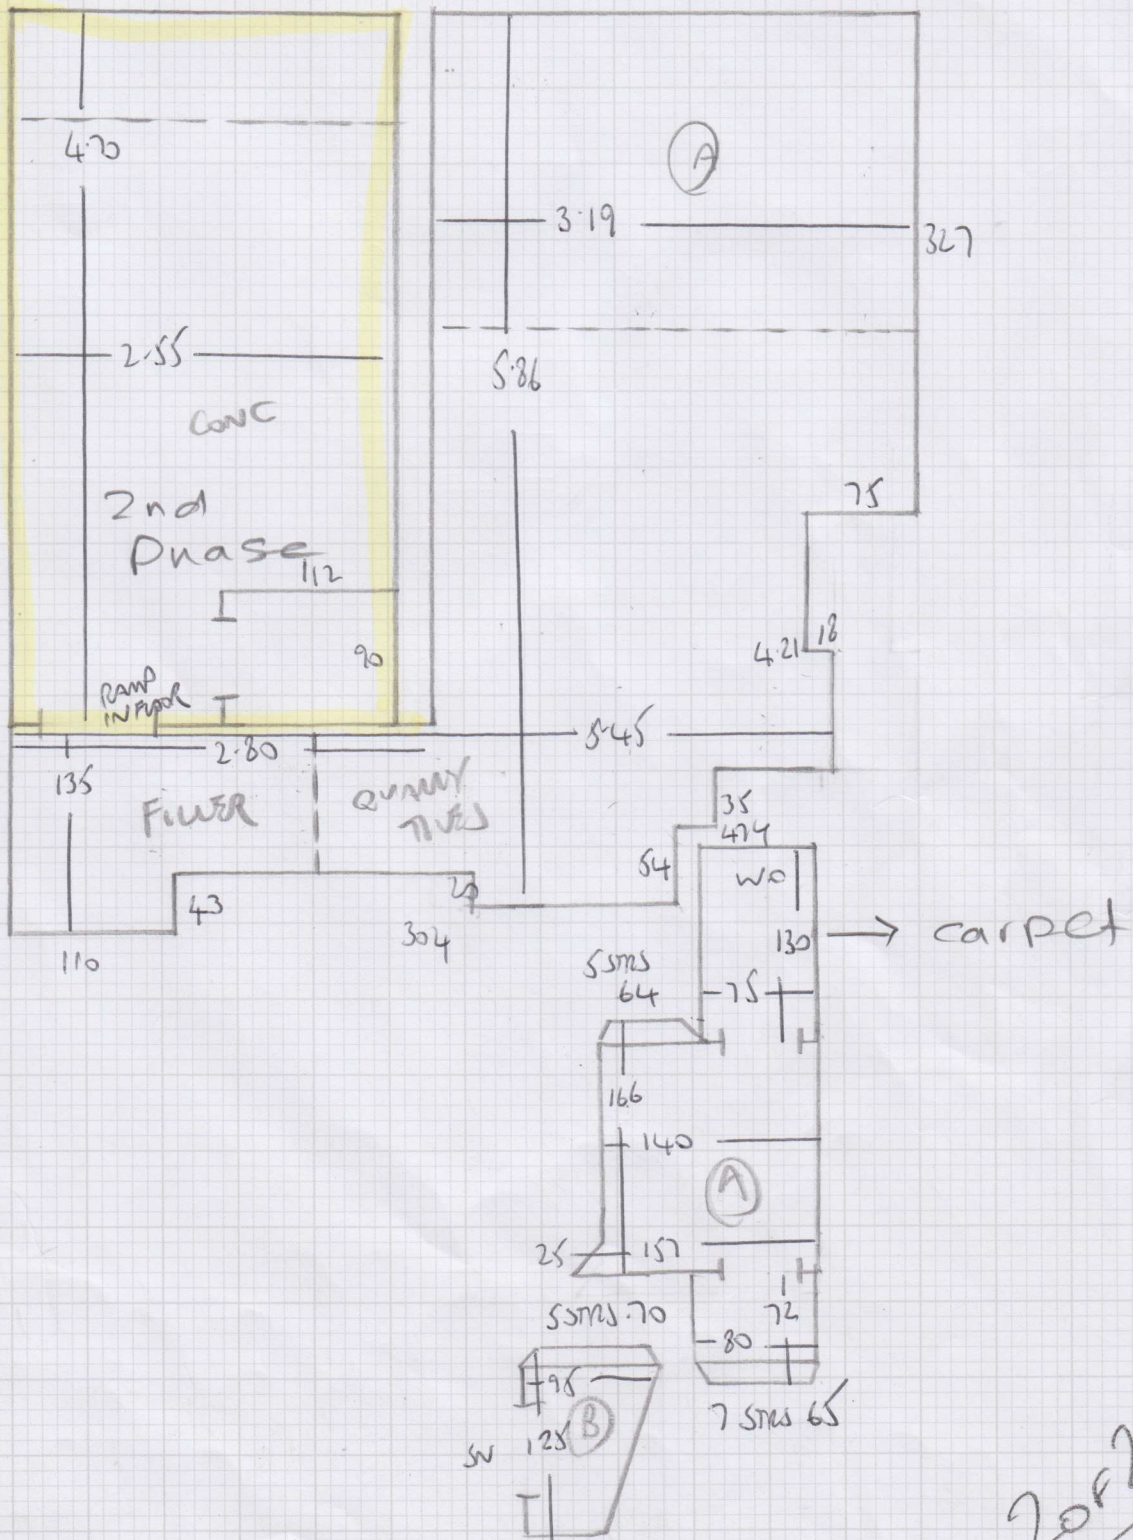

EXISTING PIECE

mrcarpets  
 Job No: F28546  
 Name: ANIMAL PAIR  
 Address: 17 ABINGDON RD  
 W8 6AN  
 Tel:

(MILESTONE BEIGE)  
 ADDITIONAL PIECE

EXISTING PIECE

4.00

Job No: F28548  
 Name: ANIMAL FAIR  
 Address: 17 ABINGDON ROAD  
 W8 6AH  
 Tel: \_\_\_\_\_  
 Sheet: \_\_\_\_\_ of: \_\_\_\_\_

SEPARATE AREA  
 BY FRONT DOOR

2 of 2