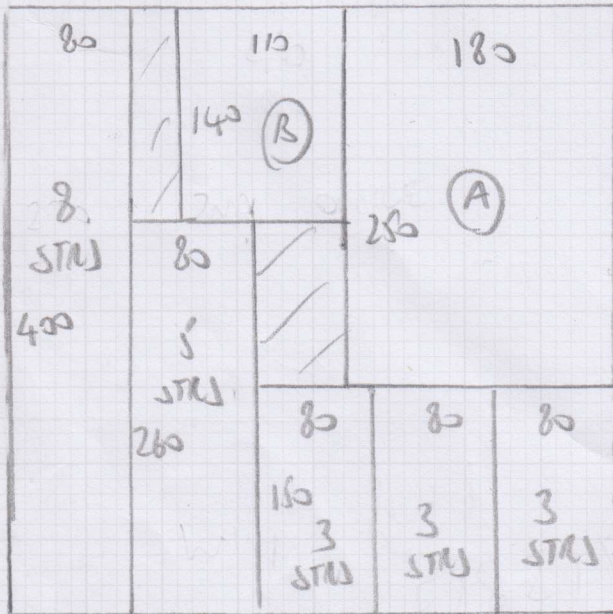

EXISTING PIECE

mrcarpets  
 Job No: F28546  
 Name: ANIMAL PAIR  
 Address: 17 ABINGDON RD  
 W8 6AN  
 Tel:

(MILESTONE BEIGE)  
 ADDITIONAL PIECE

EXISTING PIECE

4.00

Job No: F28548  
 Name: ANIMAL FAIR  
 Address: 17 ABINGDON ROAD  
 W8 6AH  
 Tel: \_\_\_\_\_  
 Sheet: \_\_\_\_\_ of: \_\_\_\_\_

SEPARATE AREA  
 BY FRONT DOOR

2 of 2