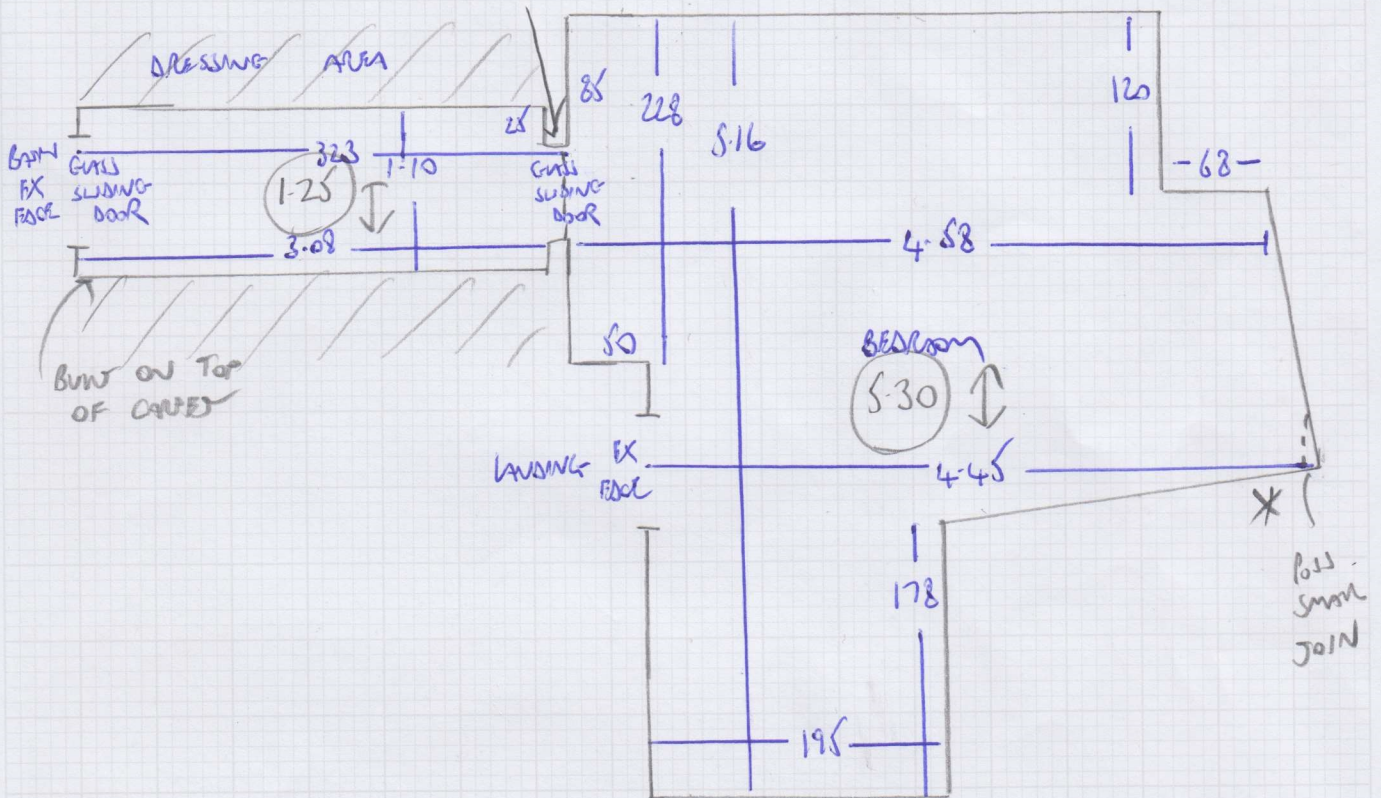

Job No: F28569  
 Name: LA VITA STYLE LTD  
 Address: 81 WINDHAMBER GARDENS  
 SW11 4XW  
 Tel: \_\_\_\_\_  
 Sheet: \_\_\_\_\_ of \_\_\_\_\_

(S)

$$\begin{array}{r} 5.30 \\ 1.25 \\ \hline 6.55\text{M} \times 5.00\text{M} \\ = 32.75 \end{array}$$

(S) Seam Doorway  
 Between Dressing Room  
 & Bedroom

\* AS ROOM RUNS OUT  
 POSSIBLE SMALL JOIN