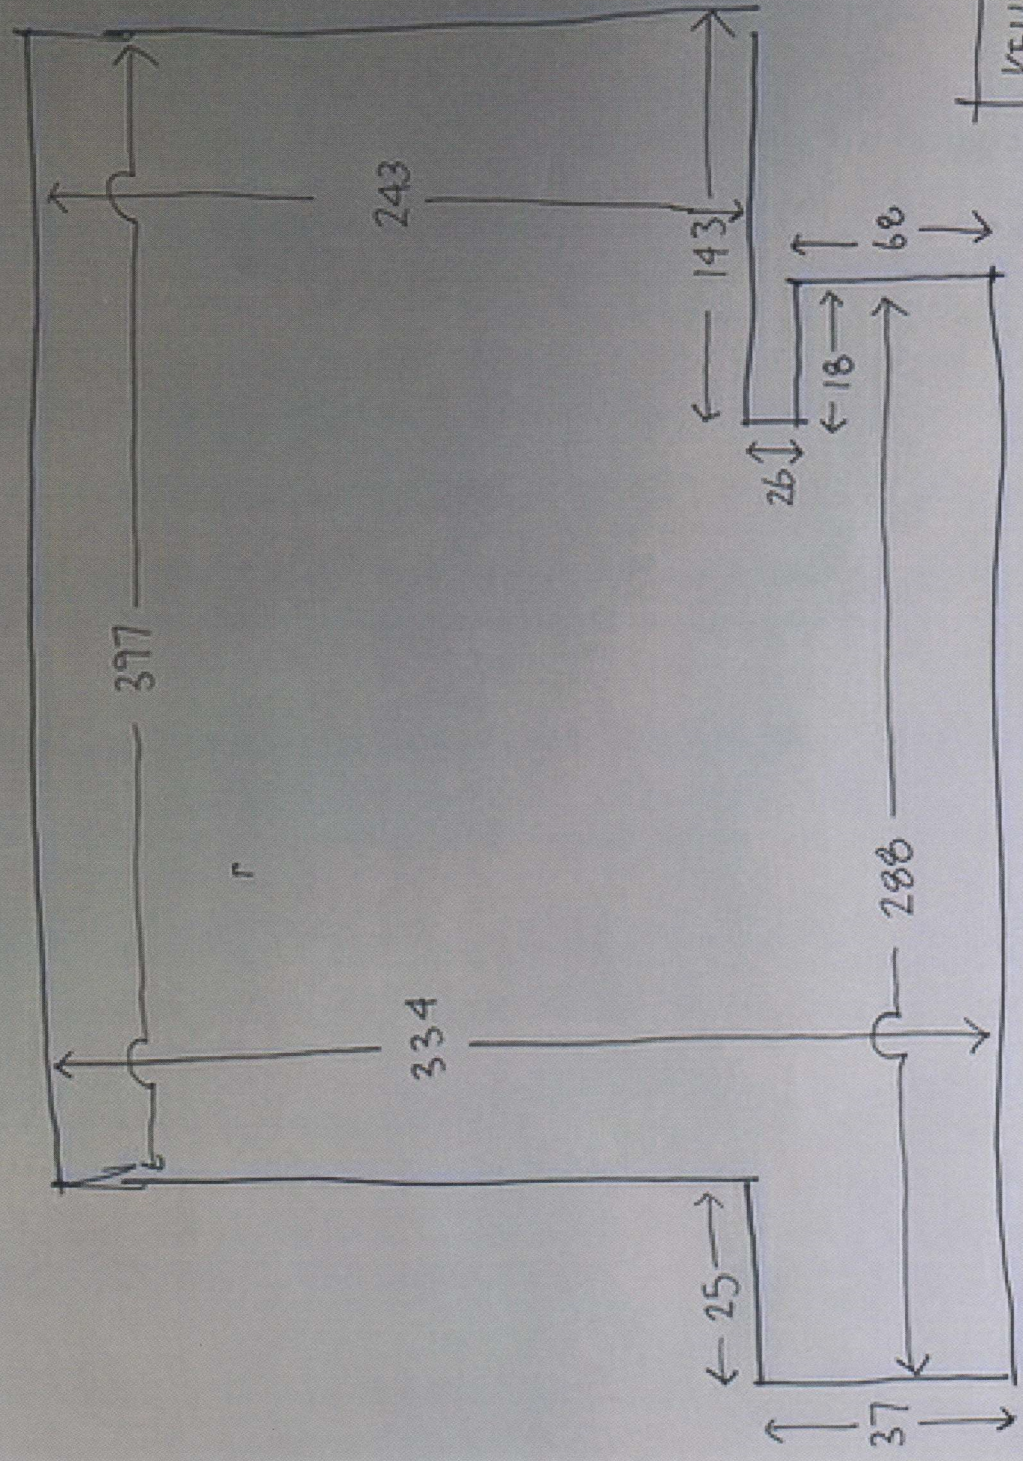

F28573

WEST END

PRESTIGE

MUSHROOM

4.35 x 3.66

KELLER
41 SLAUBACH ST
SWID OTW

- 1) REMOVE OLD CARPET
- 2) NEW UNDERLAY
- 3) WESTEND VELVET PRESTIGE MUSHROOM

CUSTOMER MEASUREMENTS