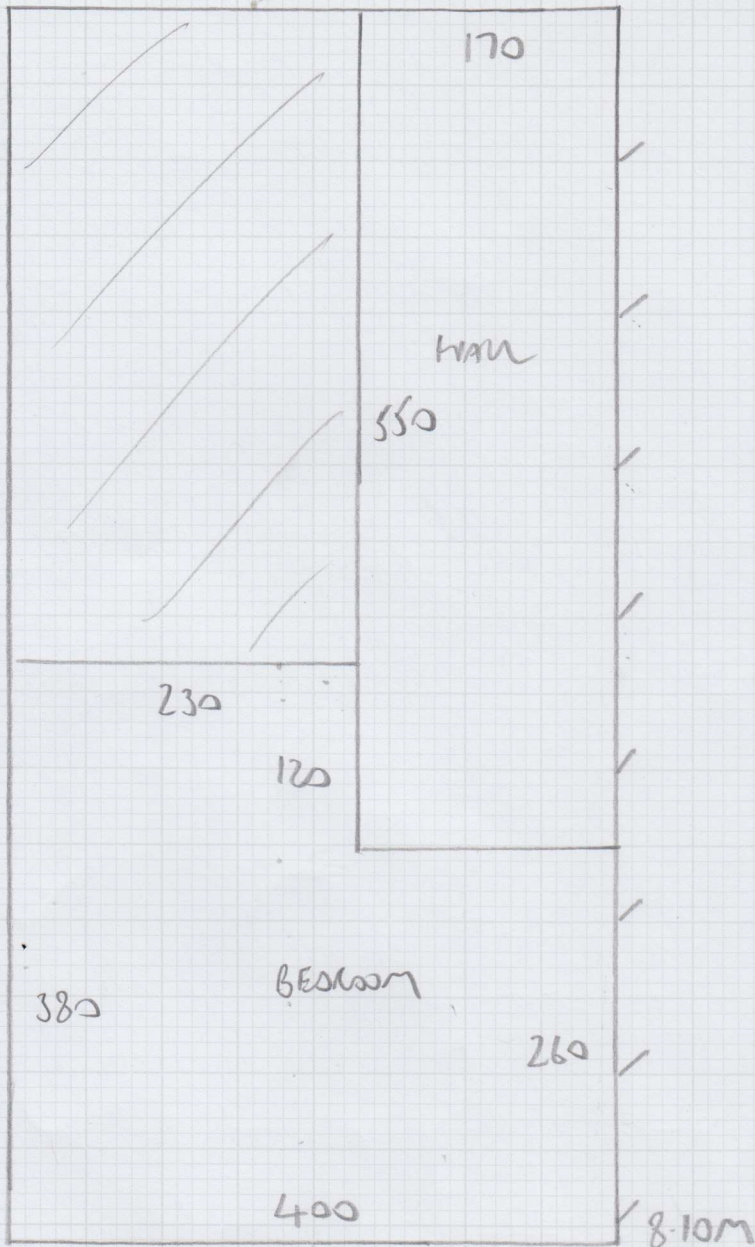

Job No: F28575
 Name: HAMILTON
 Address: 3 ARNOLD MANORNS
 QUEENS CLUB CONS W14 9RD
 Tel: _____
 Sheet: _____ of: _____

NEW ENGLAND
 NEWPORT
 NE-6006

- 3.80M - LIVING Room
 - 3.75M - BEDROOM
 - 8.10M - CIP
- 42m² UN

$$15.65M \times 4.00M = 62.6M^2$$

mrcarpet
DESIGNS AND FLOORS

Job No: F28575
Name: HAMILTON
Address: 3 ARNOLD MANSIONS
QUEENS CLUB GONS W14 9RD
Tel:
Sheet: of:

20 of 20