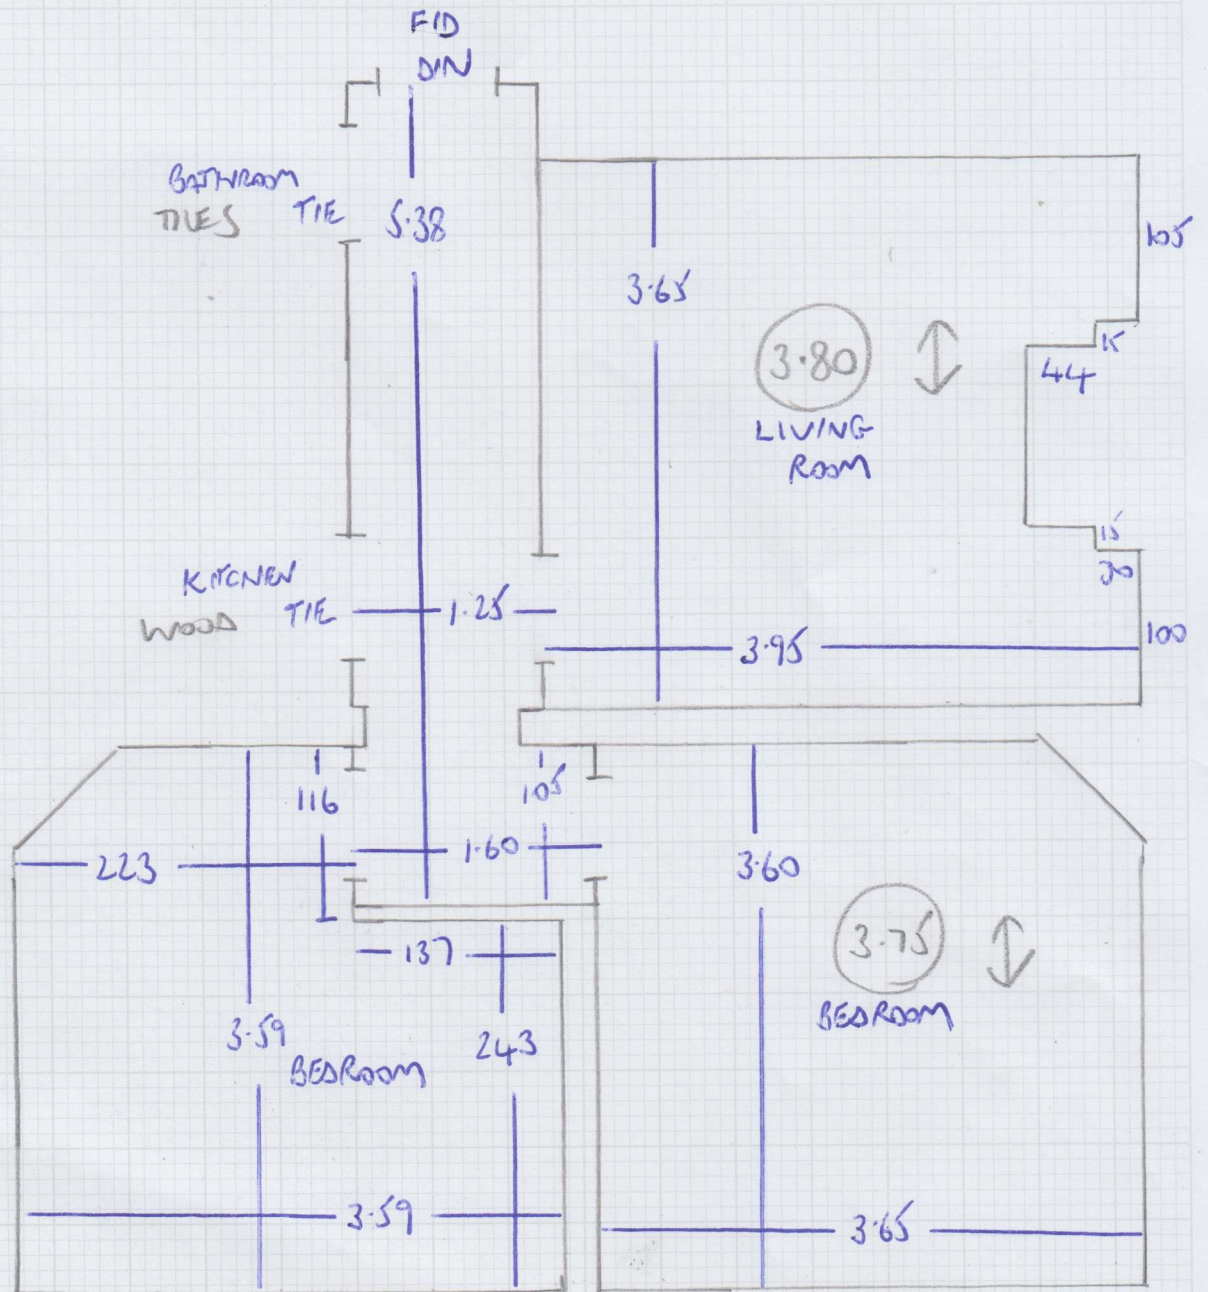

Job No: F28575
 Name: HAMILTON
 Address: 3 ARNOLD MANORNS
 QUEENS CLUB CONS W14 9RD
 Tel: _____
 Sheet: _____ of: _____

NEW ENGLAND
 NEWPORT
 NE-6006

- 3.80M - LIVING Room
 - 3.75M - BEDROOM
 - 8.10M - CIP
- 42m² UN

$$15.65M \times 4.00M = 62.6M^2$$

mrcarpet
DESIGNS AND FLOORS

Job No: F28575
Name: HAMILTON
Address: 3 ARNOLD MANSIONS
QUEENS CLUB GONS W14 9RD
Tel:
Sheet: of:

20 of 20