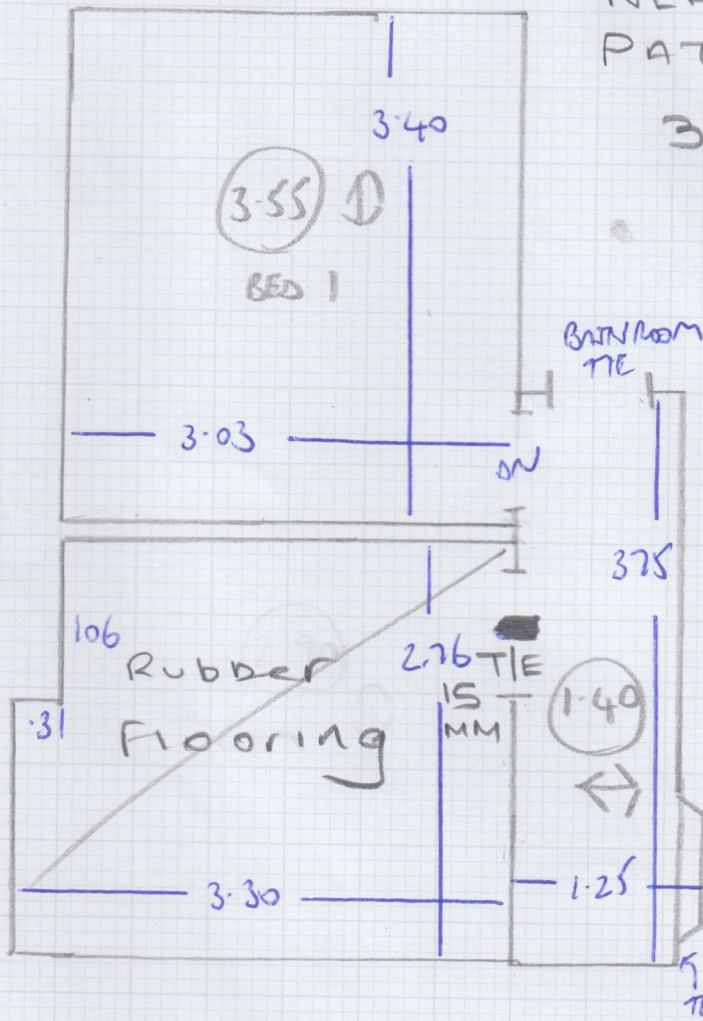

Job No: F28582
 Name: PELLIZZONI
 Address: 6 FAVANT ROAD
 SW6 4AZ

Tel:
 Sheet: 1 OF 1

TOP FLOOR

BEDROOM
 NEDAL
 PATNA PAT-322
 3-55 x 4MTR

NATURAL WEAVE
 670-23
 1-40 x 5MTR