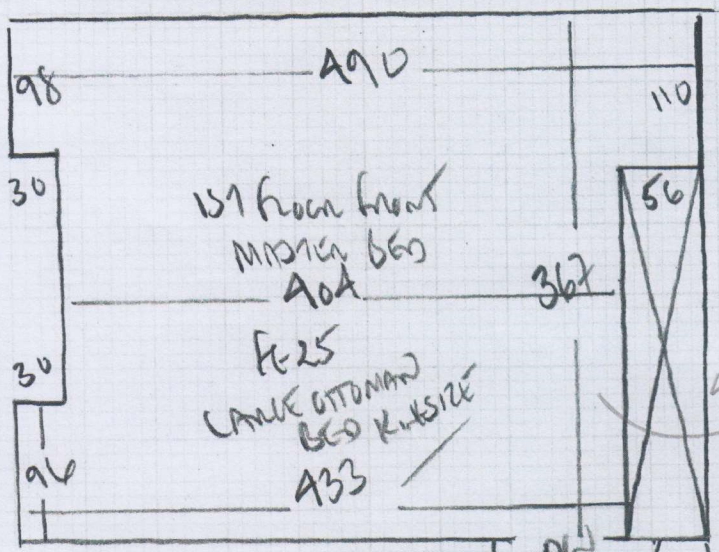

Job No: F28591
 Name: GROTKAMP
 Address: 45 CLEVELAND
 AONS, SW13 0AE
 Tel: _____
 Sheet: _____ of: _____

ELEMENTS DESIGN
 ELDES -18

3. 80 x 5M - MASTER BED
 7.00 x 5M - C/P

TOTAL - 10.90 x 5M (54.5M²)

Job No: F28591
 Name: GRET KAMP
 Address: 45 CLEVELAND GARD
 SW13 0AE
 Tel:
 Sheet: of:

- M 48 x 23 Tuff hump
- W1 75 x 98 STAIRS
- W2 95 x 65
- 77
- 48 x 66
- W3 56 x 73
- W4 60 x 94
- W5 80 x 93 *

28
 SNACKS
 STAIRS

WOOD floor
 white wallpaper on outside
 RELIANT GRATES if furniture!
 PARKING PERMITS only 10-12
 furniture - 2 men