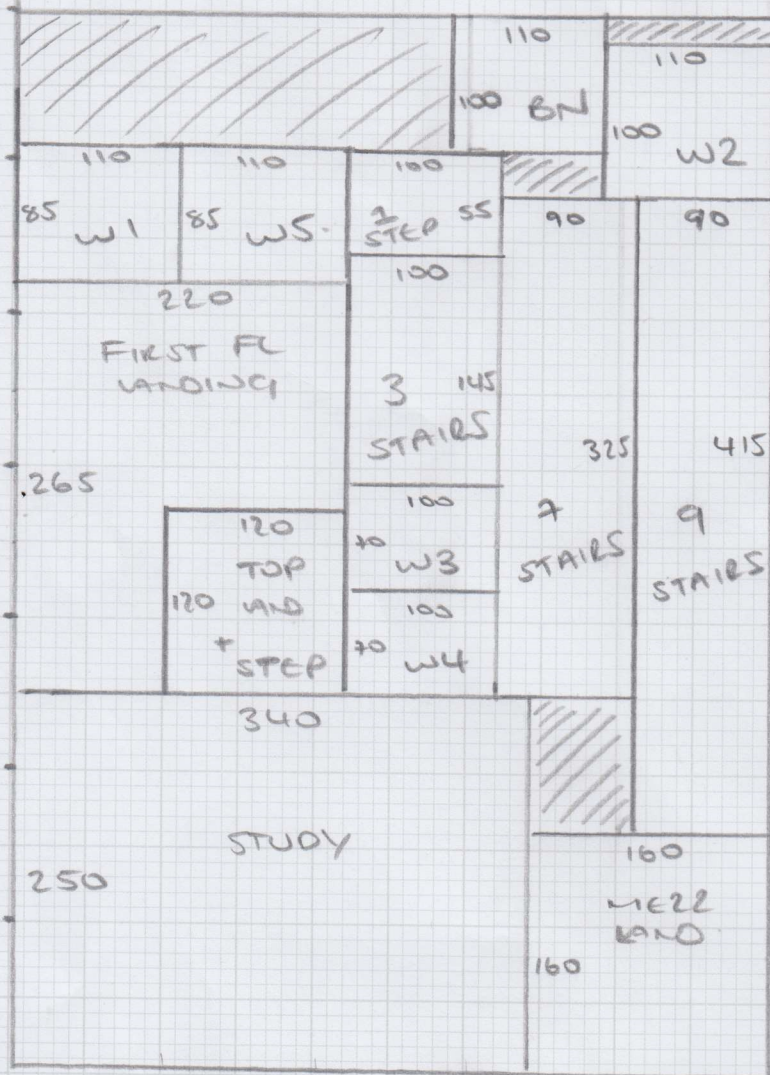

Job No: F28591
 Name: GROTKAMP
 Address: 45 CLEVELAND
 AONS, SW13 0AE
 Tel: _____
 Sheet: _____ of: _____

ELEMENTS DESIGN
 ELDES -18

3. 80 x 5M - MASTER BED
 7.00 x 5M - C/P

TOTAL - 10.90 x 5M (54.5M²)

Job No: F28591
 Name: GRET KAMP
 Address: 45 CLEVELAND GARD
 SW13 0AE
 Tel:
 Sheet: of:

- M 48 x 23 Tuff hump
- W1 75 x 98 STAIRS
- W2 95 x 65
- 77
- 48 x 66
- W3 56 x 73
- W4 60 x 94
- W5 80 x 93 *

28
 SNACKS
 STAIRS

WOOD floor
 white wallpaper on outside
 RELIANT GRATES if furniture!
 PARKING PERMITS only 10-12
 furniture - 2 men