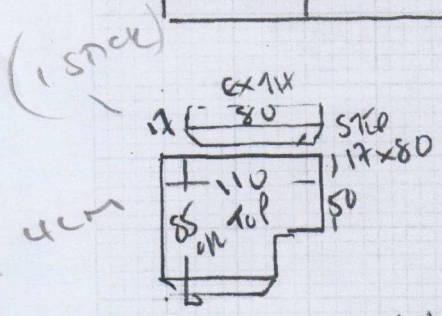

Job No: F28591
 Name: GROTKAMP
 Address: 45 CLEVELAND
 AONS, SW13 0AE
 Tel: _____
 Sheet: _____ of: _____

ELEMENTS DESIGN
 ELDES -18

3. 80 x 5M - MASTER BED
 7.00 x 5M - C/P

TOTAL - 10.90 x 5M (54.5M²)

Job No: F28591
 Name: GRET KAMP
 Address: 45 CLEVELAND GARD
 SW13 0AE
 Tel:
 Sheet: of:

- M 48 x 23 Tuff hump
- W1 75 x 98 STAIRS
- W2 95 x 65
- 77
- 48 x 66
- W3 56 x 73
- W4 60 x 94
- W5 80 x 93 *

28
 SNACKS
 STAIRS

WOOD floor
 white wallpaper on outside
 RELIANT GRATES if furniture!
 PARKING PERMITS only 10-12
 furniture - 2 men