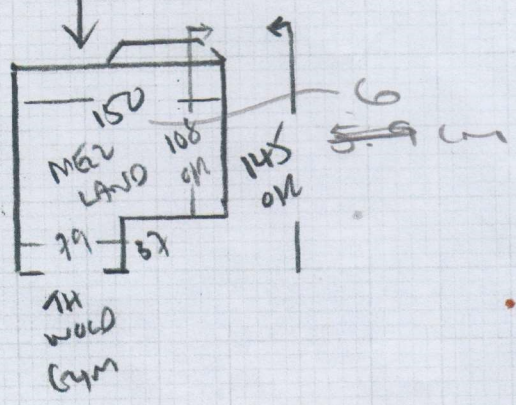

Job No: F28591
 Name: GROTKAMP
 Address: 45 CLEVELAND
 AONS, SW13 0AE
 Tel: _____
 Sheet: _____ of: _____

ELEMENTS DESIGN
 ELDES -18

3. 80 x 5M - MASTER BED
 7.00 x 5M - C/P

TOTAL - 10.90 x 5M (54.5M²)

Job No: F28591
 Name: GRET KAMP
 Address: 45 CLEVELAND GARD
 SW13 0AE
 Tel:
 Sheet: of:

- M 48 x 23 Tuff hump
- W1 75 x 98 STAIRS
- W2 95 x 65
- 77
- 48 x 66
- W3 56 x 73
- W4 60 x 94
- W5 80 x 93 *

28
 SNACKS
 STAIRS

WOOD floor
 white wallpaper on outside
 RELIANT GRATES if furniture!
 PARKING PERMITS only 10-12
 furniture - 2 men