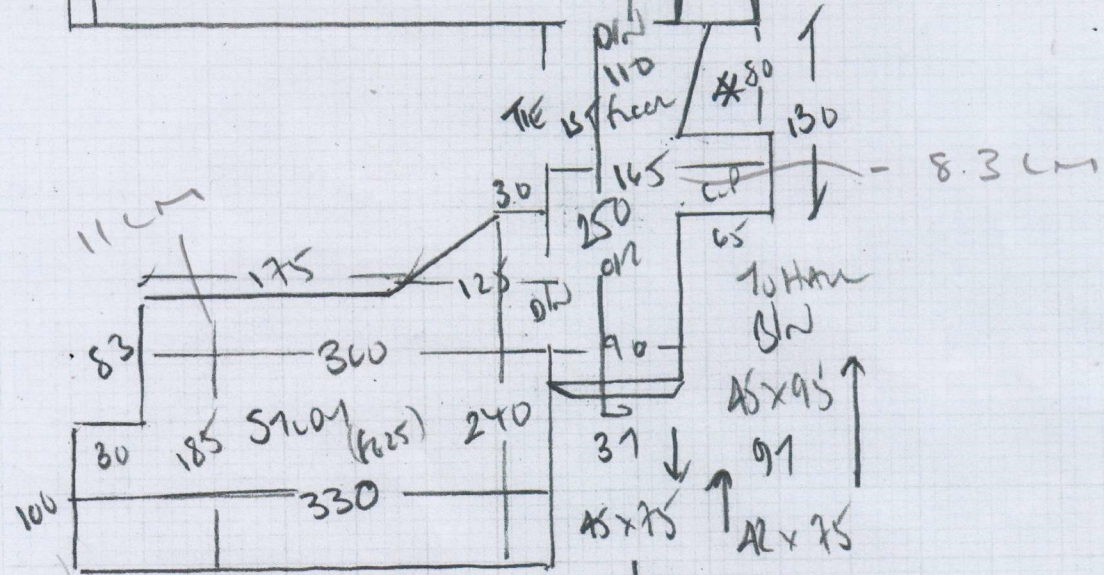

Job No: F28591
 Name: GROTKAMP
 Address: 45 CLEVELAND
 AONS, SW13 0AE
 Tel: _____
 Sheet: _____ of: _____

ELEMENTS DESIGN
 ELDES -18

3. 80 x 5M - MASTER BED
 7.00 x 5M - C/P

TOTAL - 10.90 x 5M (54.5M²)

Job No: F28591
 Name: GRET KAMP
 Address: 45 CLEVELAND GARD
 SW13 0AE
 Tel:
 Sheet: of:

- M 48 x 23 Tuff hump
- W1 75 x 98 STAIRS
- W2 95 x 65
- 77
- 48 x 66
- W3 56 x 73
- W4 60 x 94
- W5 80 x 93 *

28
 SNACKS
 STAIRS

WOOD floor
 white wallpaper on outside
 RELIANT GRATES if furniture!
 PARKING PERMITS only 10-12
 furniture - 2 men