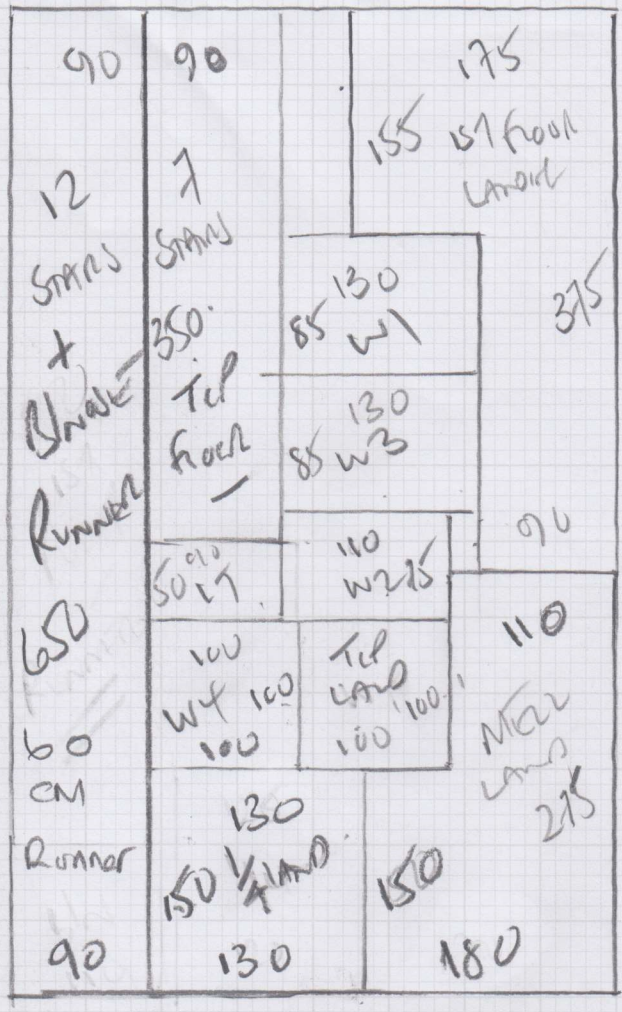

Job No: F28609  
 Name: BOWN-LAW  
 Address: 65 FESTING ROAD  
 SW15 1LW  
 Tel:  
 Sheet: 1 of 2

650

Stairs + Lawns  
Tape floor to ground level

COTSWOLD 'RIB'  
 DRAFLOTT RIB

PLAN 650 x 400

Runner 6-50 x 60cm  
 HB-8467 Tape

26m<sup>2</sup>

Ancillaries for own carpet to  
 make best plan bed  
 (EXCLUDES DRESSING AREA)

Runner 650 x 60cm?  
 to confirm

- 10mm PUFAM 30m<sup>2</sup>
- ROOFER 30m<sup>2</sup>
- CORNER 22 STRIPS
- TIE DOWEL x 1 END SUITE BARR

131m MS TAPE  
 HB-8467