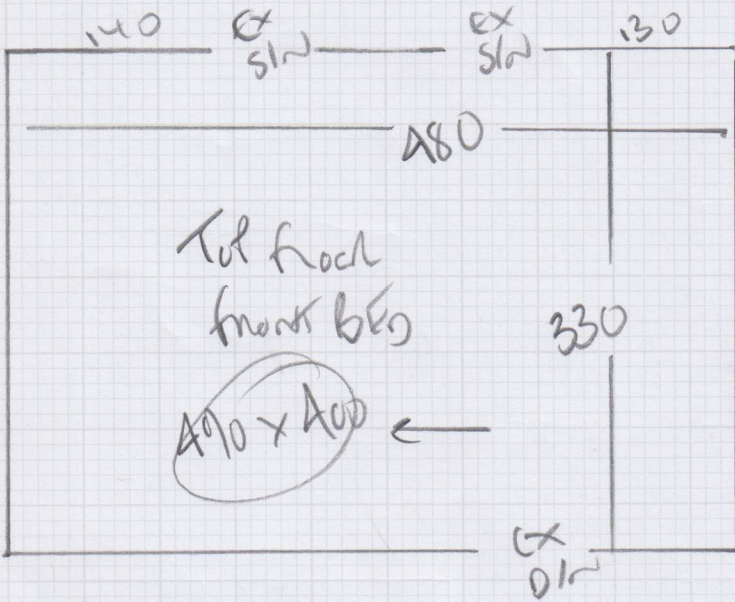

Job No: F28416  
 Name: Marcus Evans Inv  
 Address: 100 FAWCETT LANE  
 SWISSEA  
 Tel: \_\_\_\_\_  
 Sheet: \_\_\_\_\_ of: \_\_\_\_\_

HASSLE FREE' PREMIER  
 Color MustRoom CLEAN

PLAN 870 x 400  
 1st front 490 x 400  
 1st REAR 450 x 400  
 1st front 500 x 400  
 1st MIDDLE 340 x 400  
 Grass hedg 340 x 400  
2990 x 400

Job No: F28616  
 Name: MALCOLM EVANS INV  
 Address: 100 FINE FALK ROAD  
 SWIS 2EA

Tel: \_\_\_\_\_  
 Sheet: \_\_\_\_\_ of: \_\_\_\_\_

**mrcarpets**  
 DESIGNS FIT FLOORS  
 Job No: **F28616**  
 Name: **MARLUS EVANS INV**  
 Address: **100 FAWCETT ROAD**  
**SWIS 2EA**  
 Tel: \_\_\_\_\_  
 Sheet: \_\_\_\_\_ of: \_\_\_\_\_