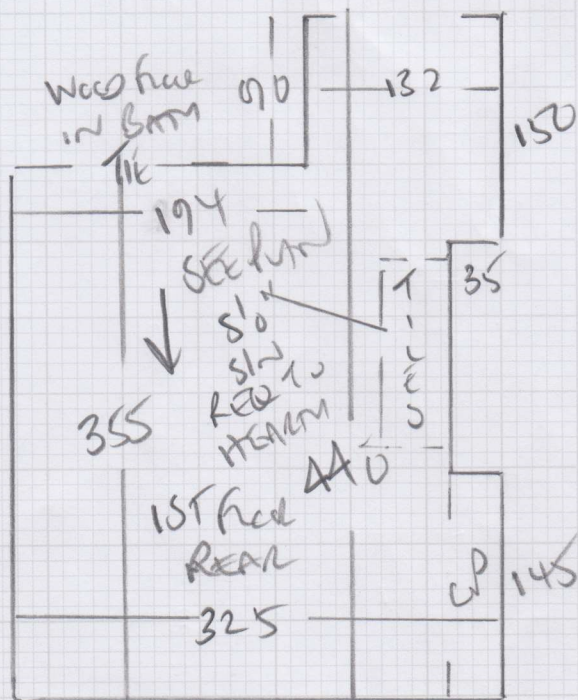

Job No: F28416  
 Name: Marcus Evans Inv  
 Address: 100 FAWCETT LANE  
 SWISSEA  
 Tel: \_\_\_\_\_  
 Sheet: \_\_\_\_\_ of: \_\_\_\_\_

HASSLE FREE' PREMIER  
 Color MustRoom CLEAN

PLAN 870 x 400  
 1st front 490 x 400  
 1st REAR 450 x 400  
 1st front 500 x 400  
 1st MIDDLE 340 x 400  
 Grass hedg 340 x 400  
2990 x 400

Job No: F28616  
 Name: MALCOLM EVANS INV  
 Address: 100 FINE FALK ROAD  
 SWIS 2EA

Tel: \_\_\_\_\_  
 Sheet: \_\_\_\_\_ of: \_\_\_\_\_

**mrcarpets**  
 DESIGNS FIT FLOORS  
 Job No: **F28616**  
 Name: **MARLUS EVANS INV**  
 Address: **100 FAWCETT ROAD**  
**SWIS 2EA**  
 Tel: \_\_\_\_\_  
 Sheet: \_\_\_\_\_ of: \_\_\_\_\_