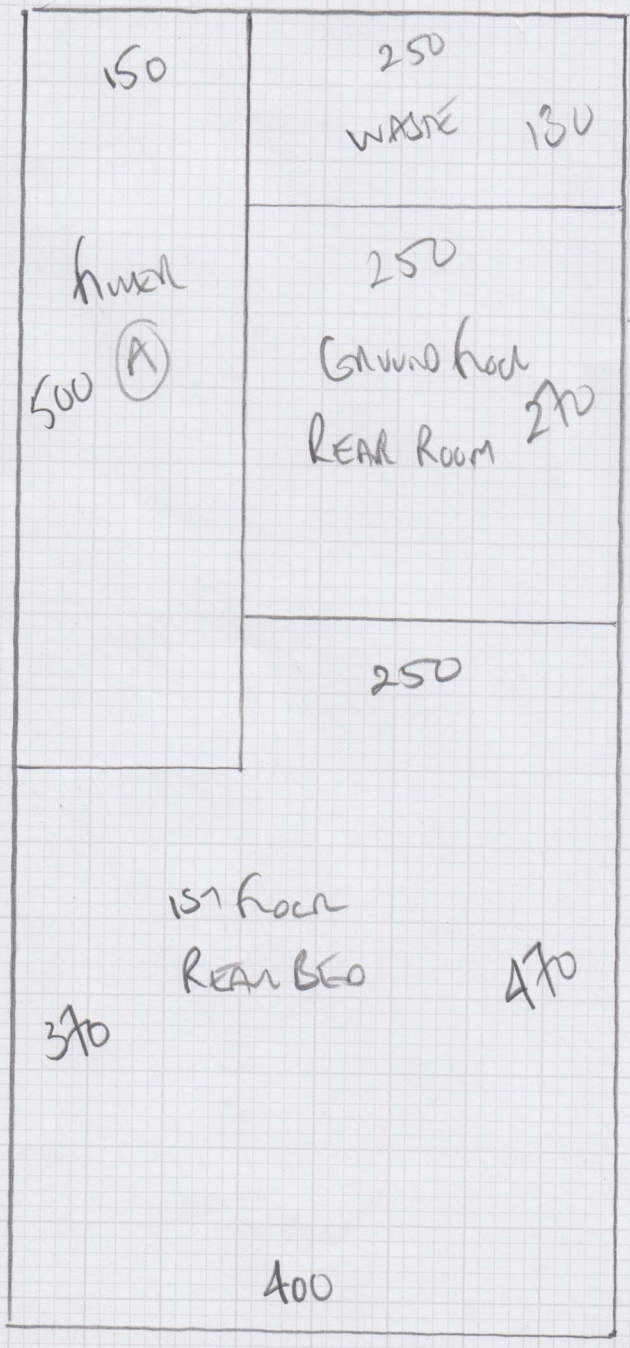

Job No: F28416  
 Name: Marcus Evans Inv  
 Address: 100 FAWCETT LANE  
 SWISSEA  
 Tel: \_\_\_\_\_  
 Sheet: \_\_\_\_\_ of: \_\_\_\_\_

HASSLE FREE' PREMIER  
 Color MustRoom CLEAN

PLAN 870 x 400  
 1st front 490 x 400  
 1st REAR 450 x 400  
 1st front 500 x 400  
 1st MIDDLE 340 x 400  
 Grass hedg 340 x 400  
2990 x 400

Job No: F28616  
 Name: MALCOLM EVANS INV  
 Address: 100 FINE FALK ROAD  
 SWIS 2EA

Tel: \_\_\_\_\_  
 Sheet: \_\_\_\_\_ of: \_\_\_\_\_

**mrcarpets**  
 DESIGNS FIT FLOORS  
 Job No: **F28616**  
 Name: **MARLUS EVANS INV**  
 Address: **100 FAWCETT ROAD**  
**SWIS 2EA**  
 Tel: \_\_\_\_\_  
 Sheet: \_\_\_\_\_ of: \_\_\_\_\_