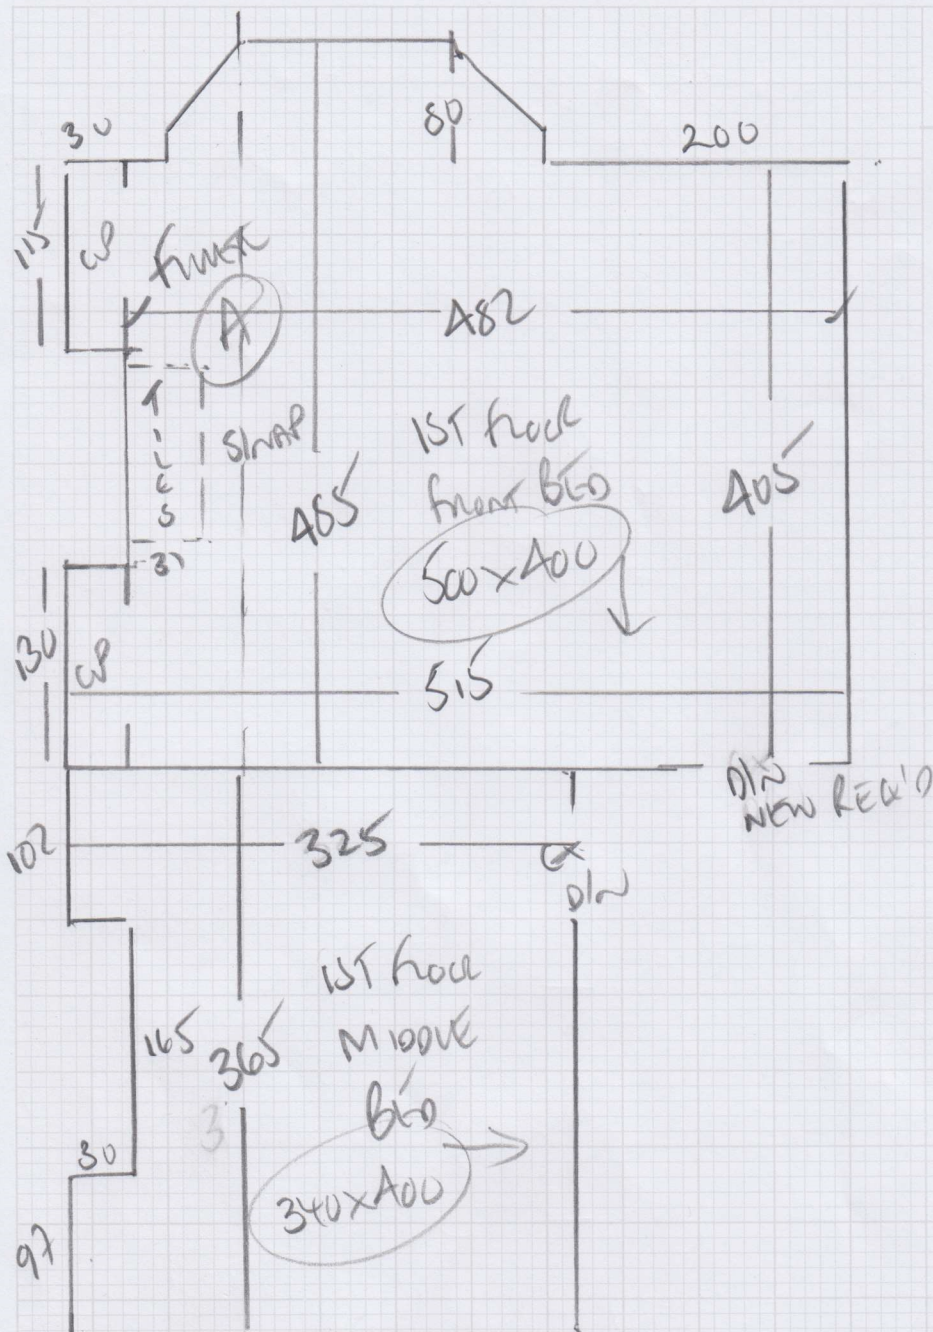

Job No: F28416  
 Name: Marcus Evans Inv  
 Address: 100 FAWCETT LANE  
 SWISSEA  
 Tel: \_\_\_\_\_  
 Sheet: \_\_\_\_\_ of: \_\_\_\_\_

HASSLE FREE' PREMIER  
 Color MustRoom CLEAN

PLAN 870 x 400  
 1st front 490 x 400  
 1st REAR 450 x 400  
 1st front 500 x 400  
 1st MIDDLE 340 x 400  
 Grass hedg 340 x 400  
2990 x 400

Job No: F28616  
 Name: MALCOLM EVANS INV  
 Address: 100 FINE FALK ROAD  
 SWIS 2EA

Tel: \_\_\_\_\_  
 Sheet: \_\_\_\_\_ of: \_\_\_\_\_

**mrcarpets**  
 DESIGNS FIT FLOORS  
 Job No: **F28616**  
 Name: **MARLUS EVANS INV**  
 Address: **100 FAWCETT ROAD**  
**SWIS 2EA**  
 Tel: \_\_\_\_\_  
 Sheet: \_\_\_\_\_ of: \_\_\_\_\_