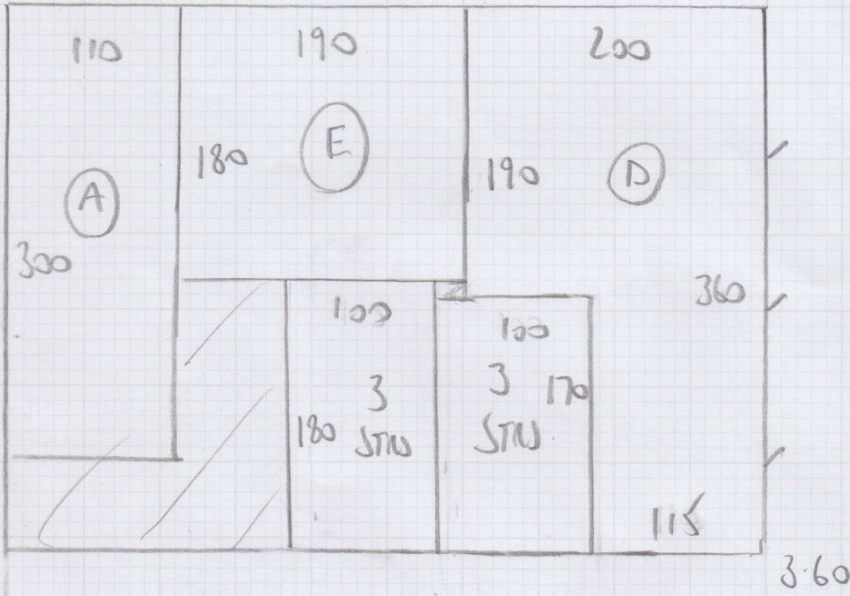

Job No: F28618
 Name: LOFTY CREATIONS UK LTD
 Address: 41 GOLDSMITH AVE
 W3 6HR
 Tel: _____
 Sheet: _____ of _____

MALABAR MUESLI

- 5.40 MASTER BED
 - 3.60
 - 3.85
 - 4.50
 - 4.35
 - 3.60
- } CIP

$25.30m \times 5.00m = 126.5m^2$

1 of 4

Job No: F28618
Name: LOFTY CREATIONS UK LTD
Address: 41 GOLDSWTHN AVE
W3 6HR
Tel: _____
Sheet: _____ of: _____

MALABAR MUEBLES

450

2 of 4

FIRST FLOOR

Job No: F28618
 Name: LOFTY CREATIONS UK LTD
 Address: 41 GOLDSMITH AVENUE
 W3 6HR
 Tel: _____
 Sheet: _____ of: _____