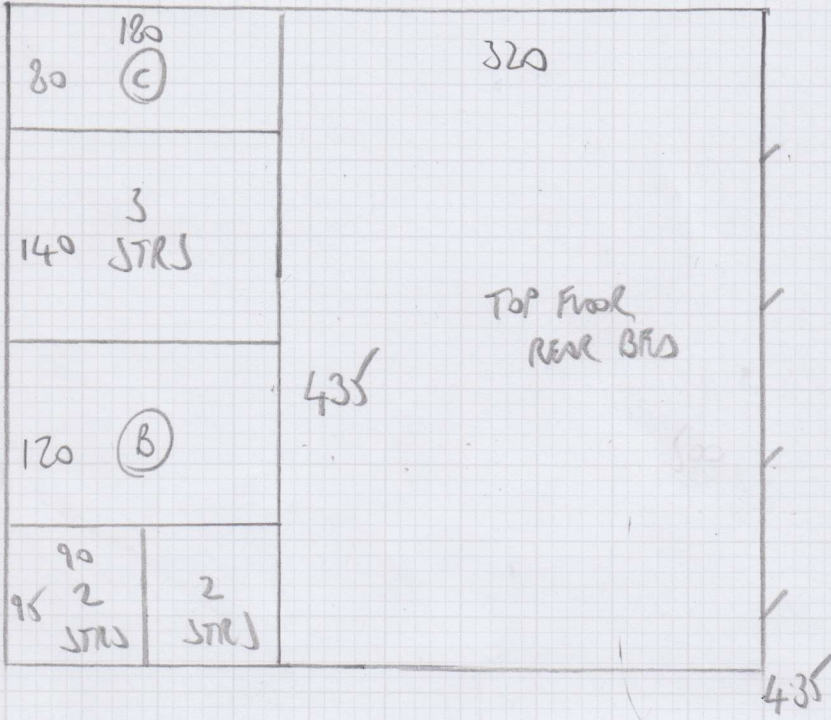

Job No: F28618
 Name: LOFTY CREATIONS UK LTD
 Address: 41 GOLDSMITH AVE
 W3 6HR
 Tel: _____
 Sheet: _____ of _____

MALABAR MUESLI

- 5.40 MASTER BED
 - 3.60
 - 3.85
 - 4.50
 - 4.35
 - 3.60
- } CIP

$25.30m \times 5.00m = 126.5m^2$

1 of 4

Job No: F28618
Name: LOFTY CREATIONS UK LTD
Address: 41 GOLDSWTHN AVE
W3 6HR
Tel: _____
Sheet: _____ of: _____

MALABAR MUEBLES

450

2 of 4

FIRST FLOOR

Job No: F28618
 Name: LOFTY CREATIONS UK LTD
 Address: 41 GOLDSMITH AVENUE
 W3 6HR
 Tel: _____
 Sheet: _____ of: _____