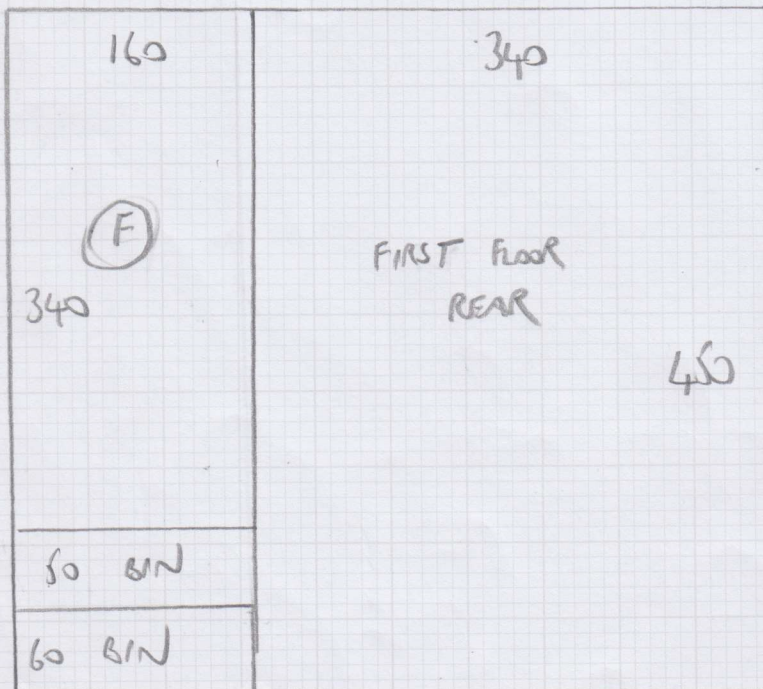

Job No: F28618
 Name: LOFTY CREATIONS UK LTD
 Address: 41 GOLDSMITH AVE
 W3 6HR
 Tel: _____
 Sheet: _____ of _____

MALABAR MUESLI

- 5.40 MASTER BED
 - 3.60
 - 3.85
 - 4.50
 - 4.35
 - 3.60
- } CIP

$25.30m \times 5.00m = 126.5m^2$

1 of 4

Job No: F28618
Name: LOFTY CREATIONS UK LTD
Address: 41 GOLDSWTHN AVE
W3 6HR
Tel: _____
Sheet: _____ of: _____

MALABAR MUEBLES

450

2 of 4

FIRST FLOOR

Job No: F28618
 Name: LOFTY CREATIONS UK LTD
 Address: 41 GOLDSMITH AVENUE
 W3 6HR
 Tel: _____
 Sheet: _____ of: _____