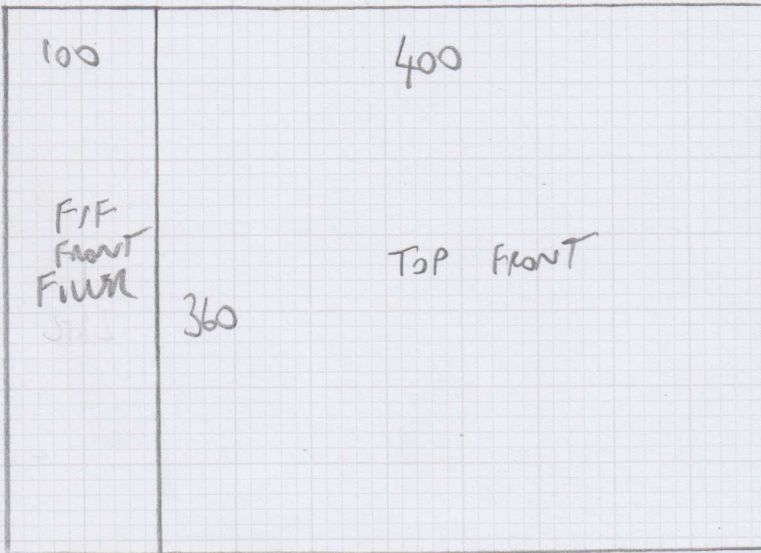

Job No: F28618
 Name: LOFTY CREATIONS UK LTD
 Address: 41 GOLDSMITH AVE
 W3 6HR
 Tel: _____
 Sheet: _____ of _____

MALABAR MUESLI

- 5.40 MASTER BED
 - 3.60
 - 3.85
 - 4.50
 - 4.35
 - 3.60
- } CIP

$25.30m \times 5.00m = 126.5m^2$

1 of 4

Job No: F28618
Name: LOFTY CREATIONS UK LTD
Address: 41 GOLDSWTHN AVE
W3 6HR
Tel: _____
Sheet: _____ of: _____

MALABAR MUEBLES

450

2 of 4

FIRST FLOOR

Job No: F28618
 Name: LOFTY CREATIONS UK LTD
 Address: 41 GOLDSMITH AVENUE
 W3 6HR
 Tel: _____
 Sheet: _____ of: _____