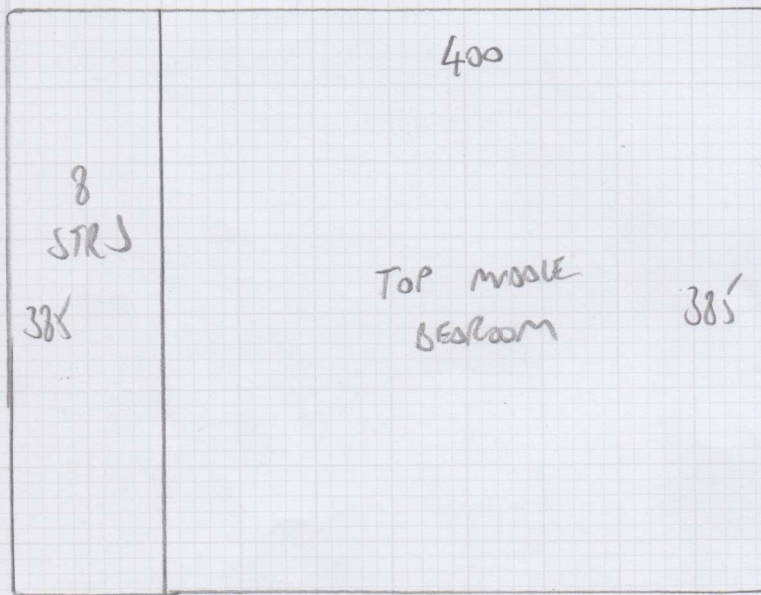

Job No: F28618
 Name: LOFTY CREATIONS UK LTD
 Address: 41 GOLDSMITH AVE
 W3 6HR
 Tel: _____
 Sheet: _____ of _____

MALABAR MUESLI

- 5.40 MASTER BED
 - 3.60
 - 3.85
 - 4.50
 - 4.35
 - 3.60
- } CIP

$25.30m \times 5.00m = 126.5m^2$

1 of 4

Job No: F28618
Name: LOFTY CREATIONS UK LTD
Address: 41 GOLDSWTHN AVE
W3 6HR
Tel: _____
Sheet: _____ of: _____

MALABAR MUEBLES

450

2 of 4

FIRST FLOOR

Job No: F28618
 Name: LOFTY CREATIONS UK LTD
 Address: 41 GOLDSMITH AVENUE
 W3 6HR
 Tel: _____
 Sheet: _____ of: _____