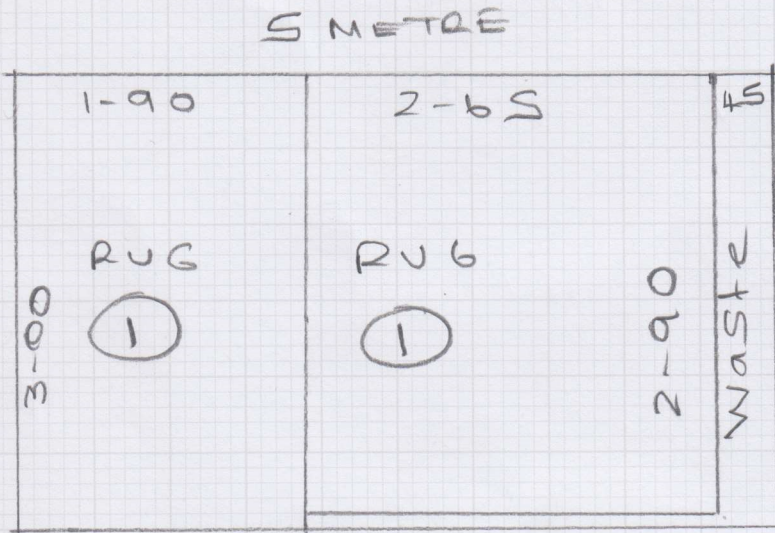

Job No: F 28670
 Name: ELIZABETH WILDE
 Address: 9a BURNABY STREET, SW100AR
 Tel: _____
 Sheet: 1 OF 1

KANAKU
 KAN-621
 (BEACHCOMBER)
 (PEBBLE 204)
 3-00 x 5MTR

2 x RUGS
 CUT DOWN TO
 3-00 x 1-90
 2-90 x 2-65

EDGE ALL PERIMETERS WITH
 LS-540 (CTLT+VANILLA) - 22 LIN MTRS