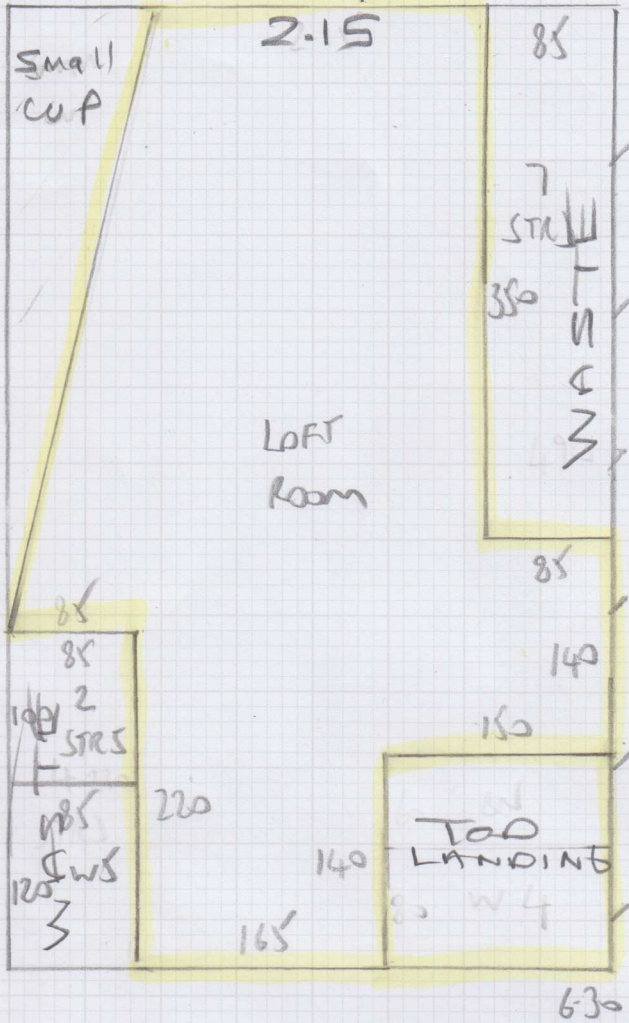

Job No: F28671

Name: ADDA

Address: 108 BEINA STREET
SW12 9LJ

Tel:

Sheet: 1 of 2

320 - FIF ROOM
 630 }
 430 }
 275 }

TOP BED LOG
 Belfast 11S
 6-50 x 4MTR

Re-use
 existing orderlay
 & gripperods

Job No: F28671

Name: ADDA

Address: 108 BELIRA STREET
SW/2 9LJ

Tel:

Sheet: 2 of 2

TOP Floor Room
NOT MUCH SPARE SPACE
(SEE PHOTO)