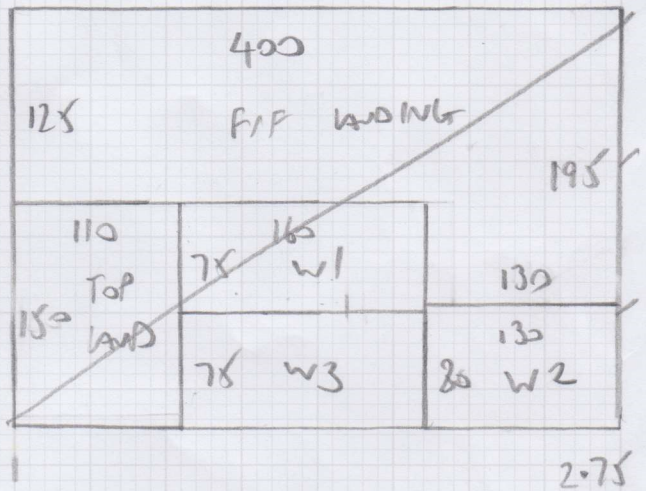

Job No: F28671

Name: ADDA

Address: 108 BEINA STREET
SW12 9LJ

Tel:

Sheet: 1 of 2

320 - FIF ROOM
 630 }
 430 }
 275 }

TOP BED LOG
 Belfast 11S
 6-50 x 4MTR

Re-use
 existing orderlay
 & gripperods

Job No: F28671

Name: ADDA

Address: 108 BELIRA STREET
SW/2 9LJ

Tel:

Sheet: 2 of 2

TOP Floor Room
NOT MUCH SPARE SPACE
(SEE PHOTO)