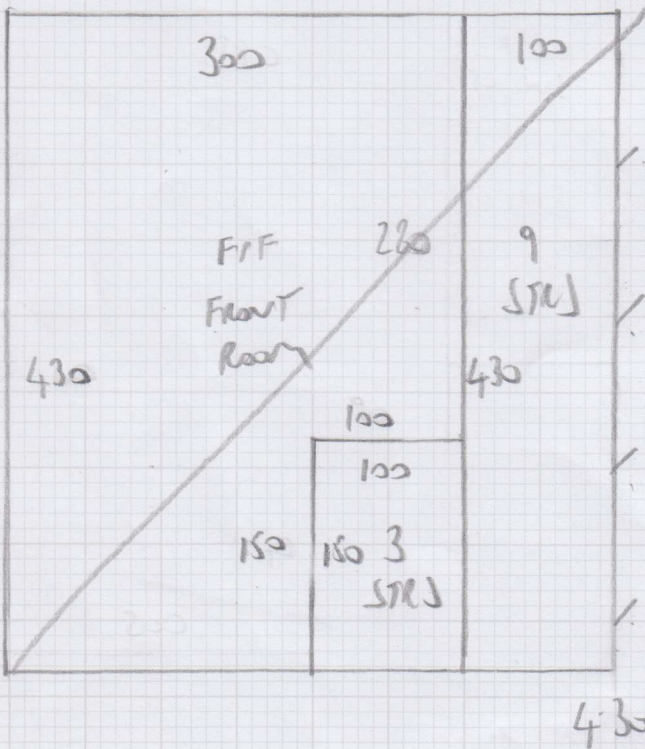

Job No: F28671

Name: ADDA

Address: 108 BEINA STREET
SW12 9LJ

Tel:

Sheet: 1 of 2

320 - FIF ROOM
 630 }
 430 }
 275 }

TOP BED LOG
 Belfast 11S
 6-50 x 4MTR

Re-use
 existing orderlay
 & gripperods

Job No: F28671

Name: ADDA

Address: 108 BELIRA STREET
SW/2 9LJ

Tel:

Sheet: 2 of 2

TOP Floor Room
NOT MUCH SPARE SPACE
(SEE PHOTO)