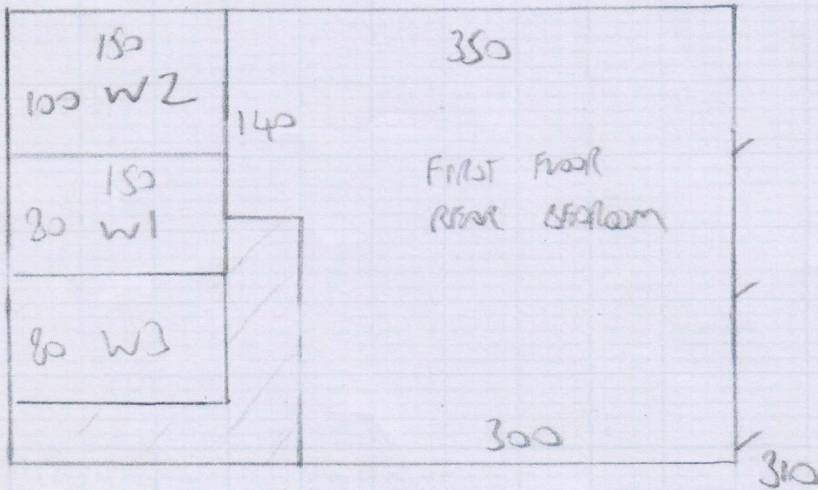

mrcarpet
F2867S
Job No: ~~F2418~~ F2867S
Name: BLAKE & CO
Address: 33 LILLYVILLE ROAD SL6 5DP
Tel:
Sheet: 1 of 5

FERRARA OIT (

- 6.65
- 6.90
- 3.10
- 7.30

~~SSNH HC530~~

$$23.95m \times 5.00m = 120m^2$$

* Seam doorways *

mfc carpet

F28675

Job No: F24181 F28675

Name: BLAZER CO

Address: 33 LILLYVILLE ROAD
S06 6DP

Tel:
Sheet 2 of 5

mrcarpet

F28675