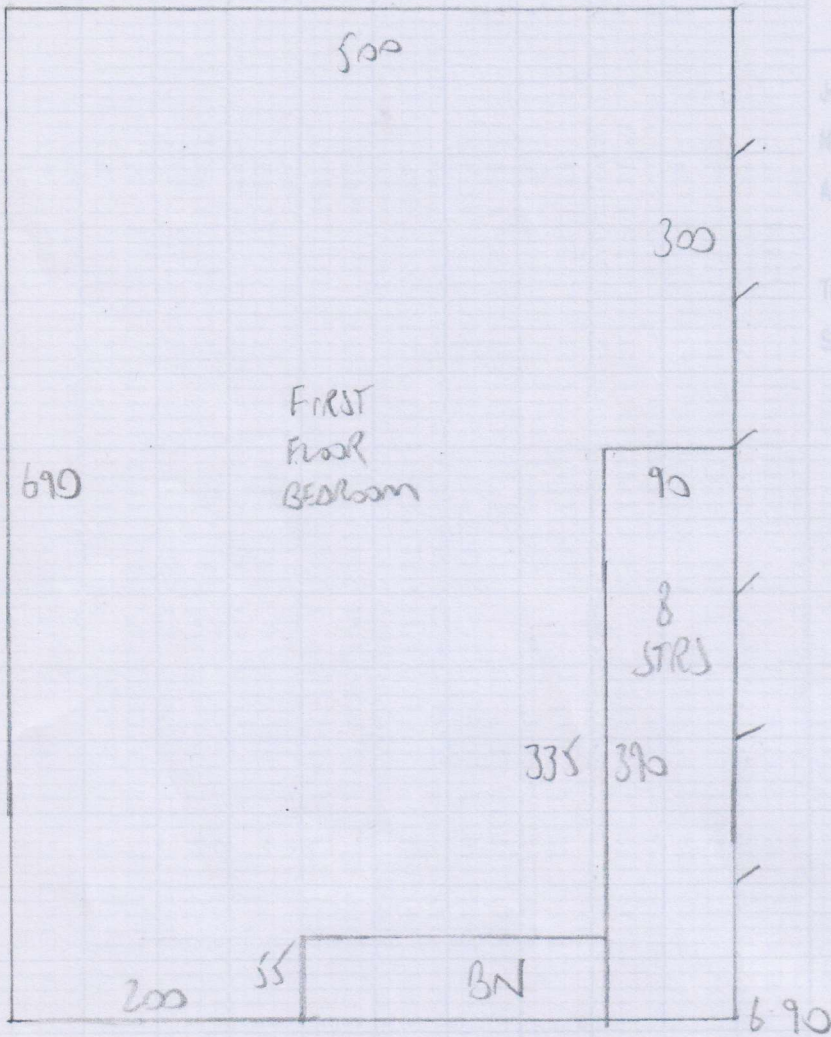

mfc carpet

F28675

Job No: F24181 F28675

Name: BLAZER CO

Address: 33 LILLYVILLE ROAD
S06 6DP

Tel:
Sheet 2 of 5