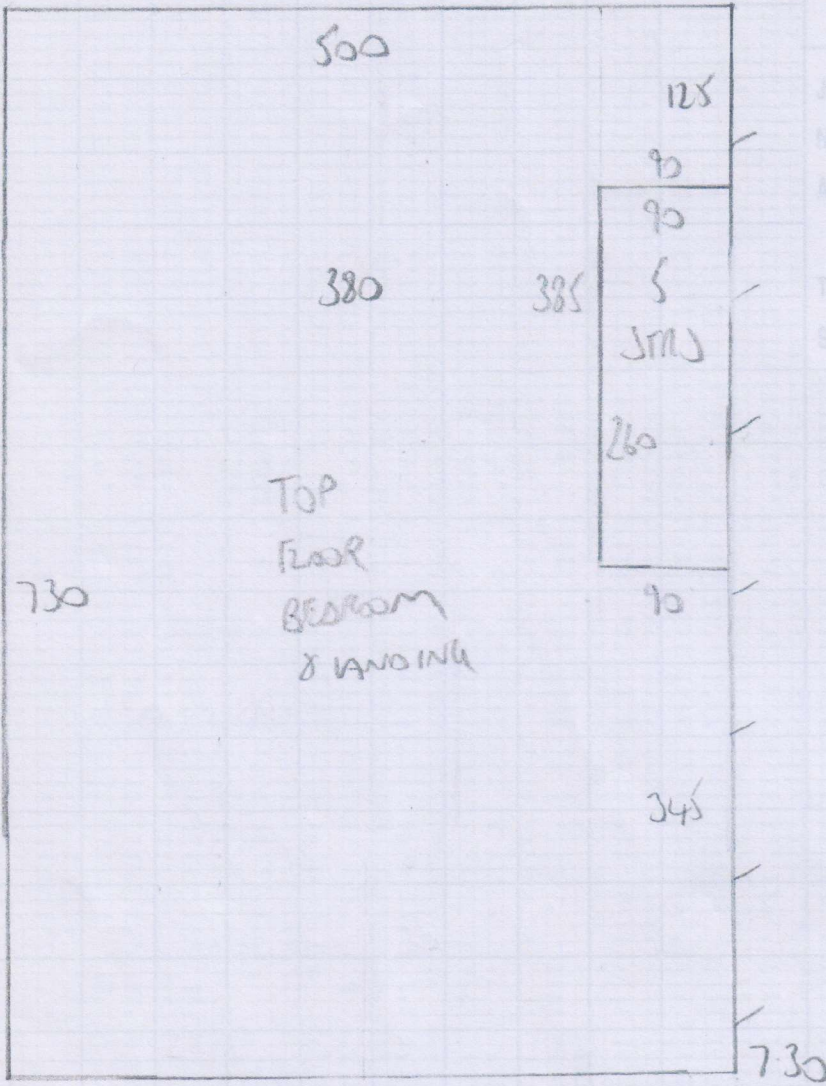

mfc carpet

F28675

Job No: F24181 F28675

Name: BLAZER CO

Address: 33 LILLYVILLE ROAD
S06 6DP

Tel:
Sheet 2 of 5

mrcarpet

F28675