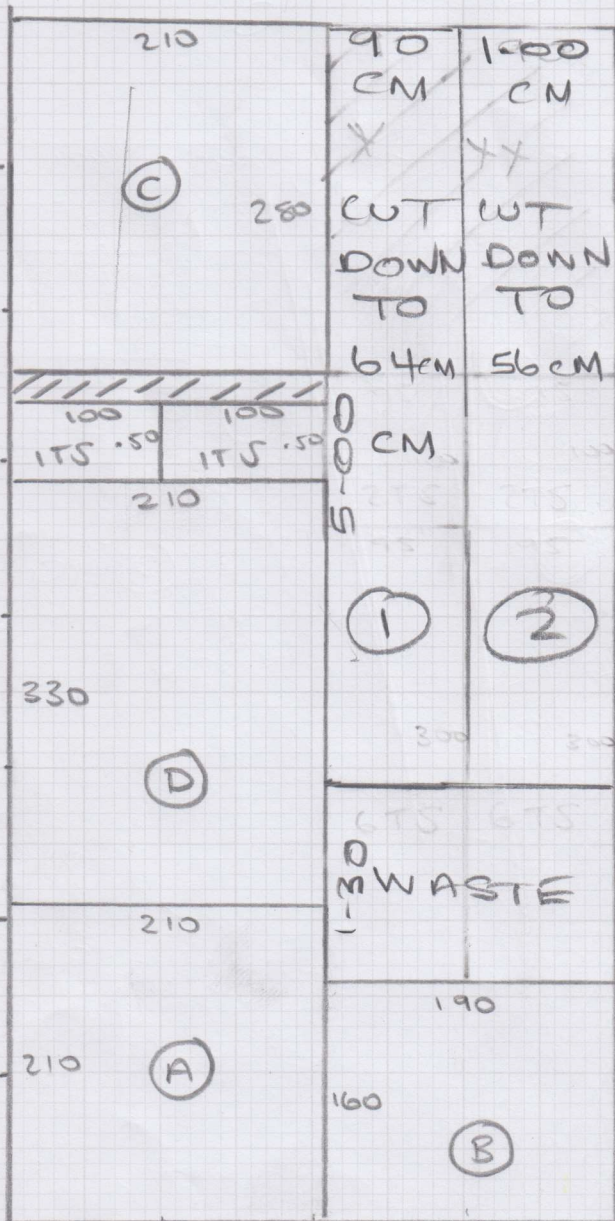

Job No: F28687

Name: BRISTOWE

Address: 34 CLONDACE RD
SW6 4BT

Tel:

Sheet: 1 of 3

UMBRIA UMBR-302

① cut down to 5.00 x 64cm

② * cut down to 5.00 x 56cm

* Seam Doorways

BEDROOMS

- 5-70 x 5MTR MASTER
- 4-90 x 4MTR 1st REAR
- 3-95 x 5MTR TOP FRONT
- 3-75 x 5MTR TOP REAR

7.90
x4M

Job No: FL8687
 Name: BRUSTOWE
 Address: 34 CROMBIE ROAD
 SW6 4BT
 Tel:
 Sheet: 3 of 3

TOP FLOOR

* (S)
 SCAM
 DOORWAYS

FAM BATHROOM - CPT ROTT UP TO TILE