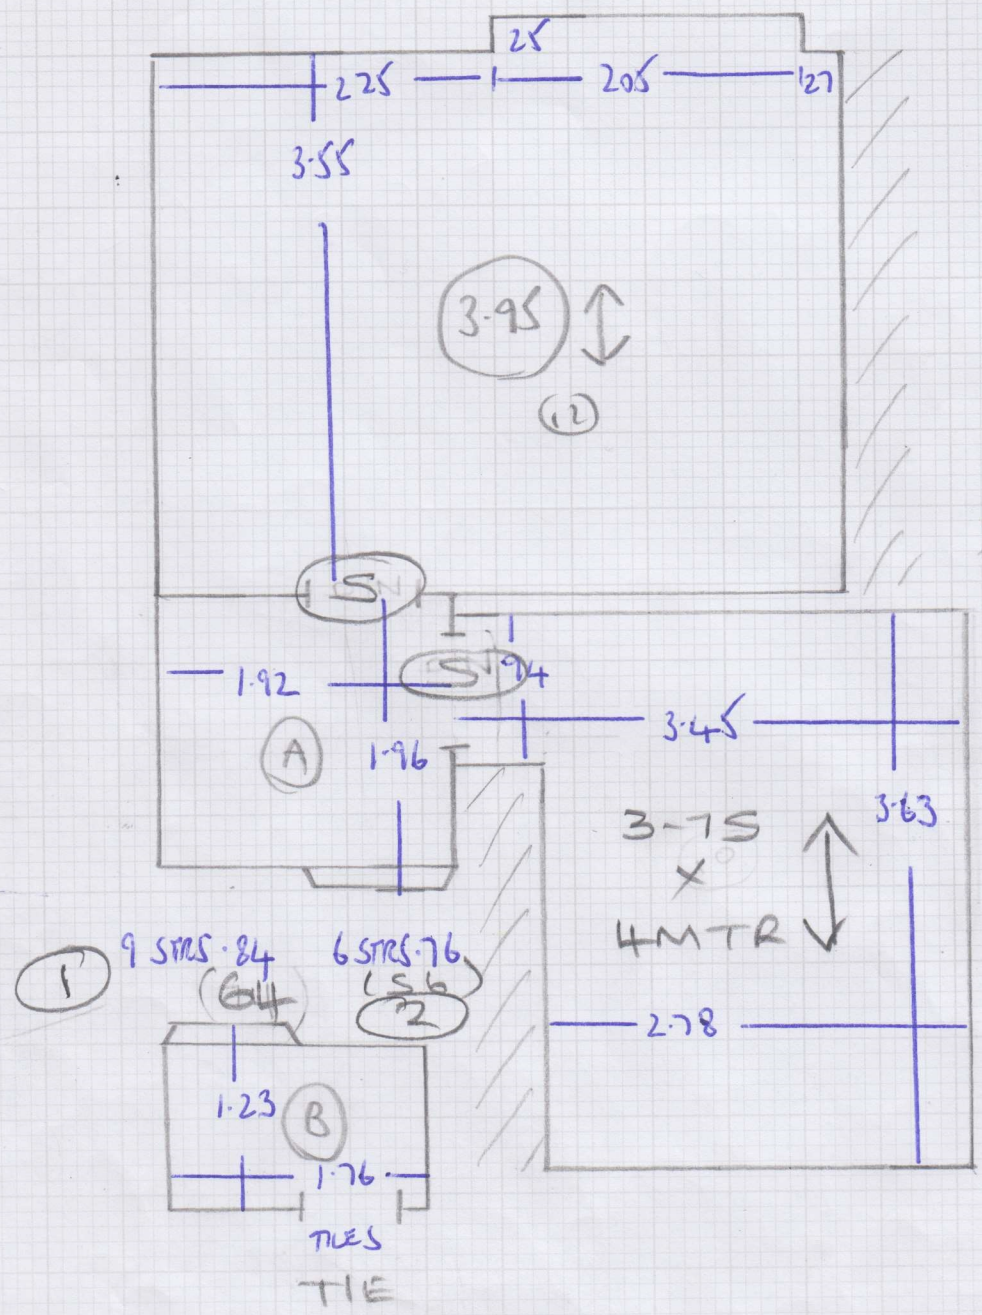

Job No: F28687

Name: BRISTOWE

Address: 34 CLONDACE RD
SW6 4BT

Tel:

Sheet: 1 of 3

UMBRIA UMBR-302

① cut down to 5.00 x 64cm

② * cut down to 5.00 x 56cm

* Seam Doorways

BEDROOMS

- 5-70 x 5MTR MASTER
- 4-90 x 4MTR 1st REAR
- 3-95 x 5MTR TOP FRONT
- 3-75 x 5MTR TOP REAR

7.90
x4M

Job No: FL8687
 Name: BRUSTOWE
 Address: 34 CROMBIE ROAD
 SW6 4BT
 Tel:
 Sheet: 3 of 3

TOP FLOOR

* (S)
 SCAM
 DOORWAYS

FAM BATHROOM - CPT ROTT UP TO TILE