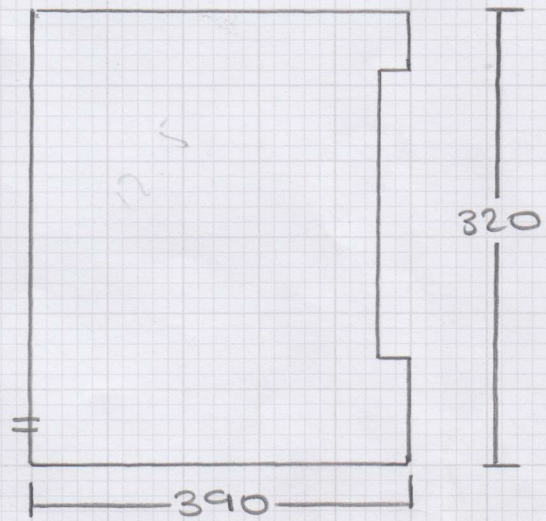

Job No: F28711

Name: CUI

Address: F6, 177 FULTHAM  
PALACE ROAD.

Tel: \_\_\_\_\_

Sheet: 1 of 2

CP - 7.40 x 5M

MID  
BED - 3.30 x 4M

TRAMORE  
PLAINS

3 ST - 84 x 44  
R - 84 x 20

MID BED

LOUNGE