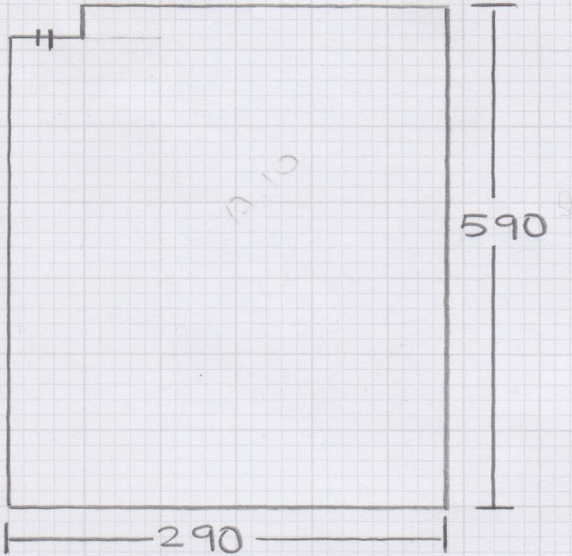

Job No: F28711

Name: CUI

Address: F6, 177 FULTHAM  
PALACE ROAD.

Tel: \_\_\_\_\_

Sheet: 1 of 2

CP - 7.40 x 5M

MID  
BED - 3.30 x 4M

TRAMORE  
PLAINS

3 ST - 84 x 44  
R - 84 x 20

MID BED

LOUNGE