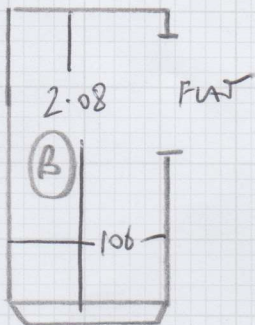

TOP
WOOD LANDING

RISER 80x18

3 STES 82x46

- 1w 94x65 -
- 2w 115x70 -
- 3w 80x70 -
- 3 STES - 83
- 4w 93x67 -
- 5w 115x69 -
- 6w 80x70 -

mrcarpet
DESIGNS FOR FLOORS

Job No: F28714
Name: DALLASERCA
Address: 358 NORTH END ROAD
SW6 1LY
Tel: _____
Sheet: _____ of: _____

3 STES - 82

- 7w 95x65 -
- 8w 115x68 -
- 9w 80x70 -
- 5 STES - 82
- 10w 95x65 -
- 11w 115x68 -
- 12w 80x68 -

GIF

WOOD HALL

max 90x100

6.20