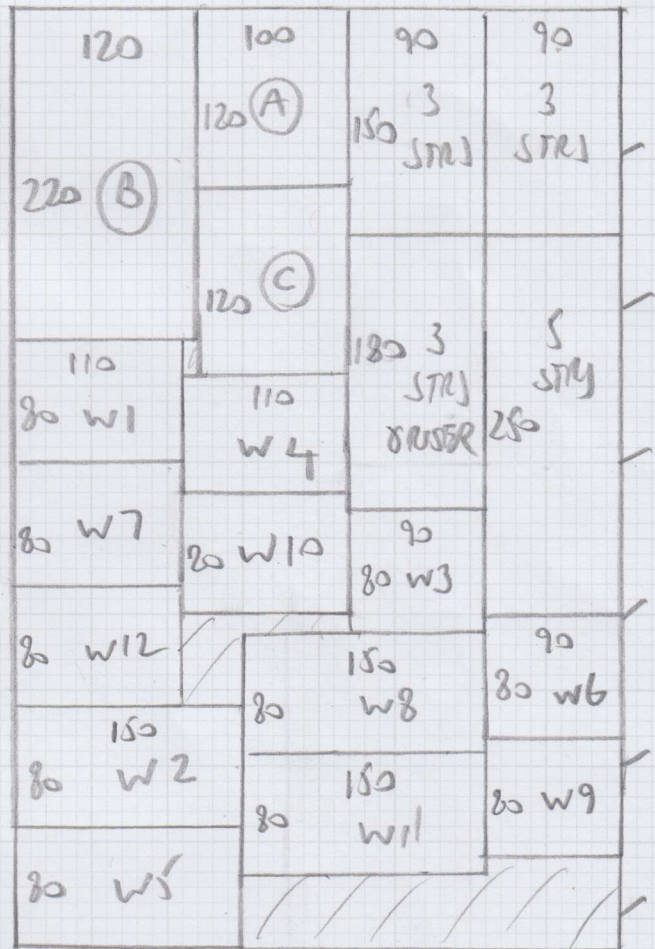

TOP
WOOD LANDING

RISER 80x18

3 STES 82x46

- 1w 94x65 -
- 2w 115x70 -
- 3w 80x70 -
- 3 STES - 83
- 4w 93x67 -
- 5w 115x69 -
- 6w 80x70 -

mrcarpet
DESIGNS FOR FLOORS

Job No: F28714
Name: DALLASERCA
Address: 358 NORTH END ROAD
SW6 1LY
Tel: _____
Sheet: _____ of: _____

3 STES - 82

- 7w 95x65 -
- 8w 115x68 -
- 9w 80x70 -
- 5 STES - 82
- 10w 95x65 -
- 11w 115x68 -
- 12w 80x68 -

GIF

WOOD HALL

max 90x100

6.20