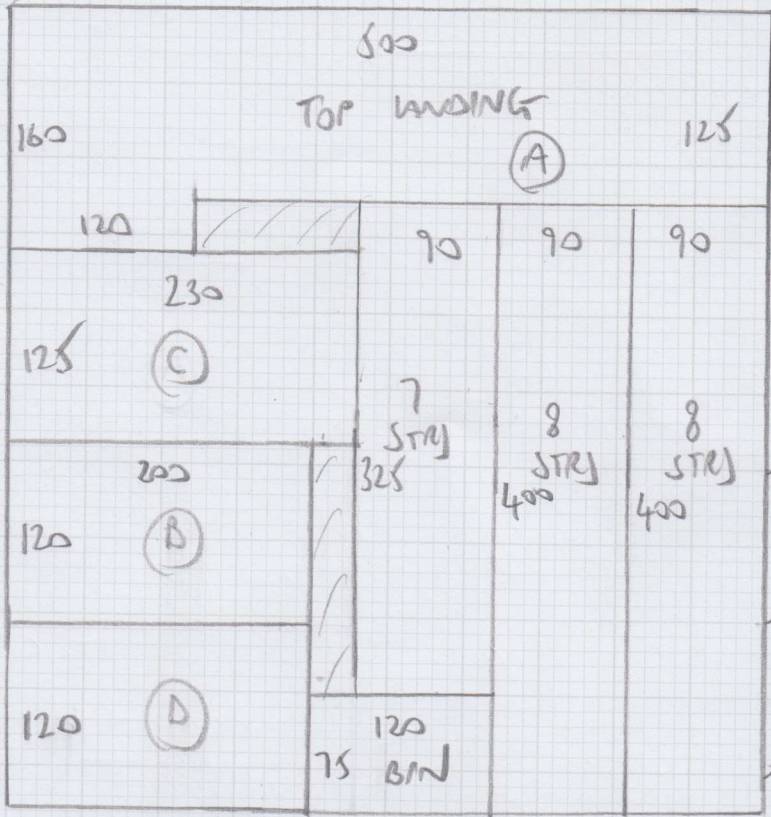

SXL

500

TOP LANDING

mrcarpet

DESIGNS FOR YOU

Job No: F28718

Name: OLWYA

Address: 3 ST. JOHNS CAFE  
SW6 7EP

Tel:

Sheet: of:

COLORADO 2207

$5.25 \times 5.00 = 26.25M^2$

F28718  
 OLANYA  
 3 ST. JOHNS CLOSE  
 SW6 7EP

6 STAIRS .81

5 STAIRS .81  
 DN 100x45  
 GF

MAT 96x95