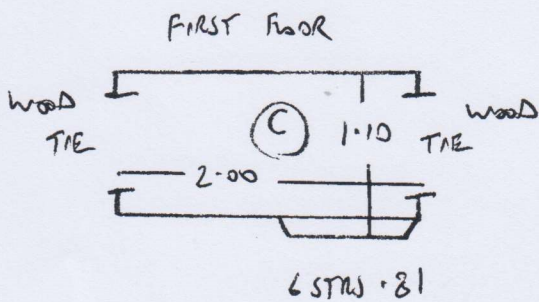

Tel:

Sheet: of:

COLORADO 2207

$5.25 \times 5.00 = 26.25M^2$

F28718  
 OLANYA  
 3 ST. JOHNS CLOSE  
 SW6 7EP

6 STAIRS .81

5 STAIRS .81  
 DN 100x45  
 GF

MAT 96x95

**BEDS NOT INCLUDED**

2 of 2