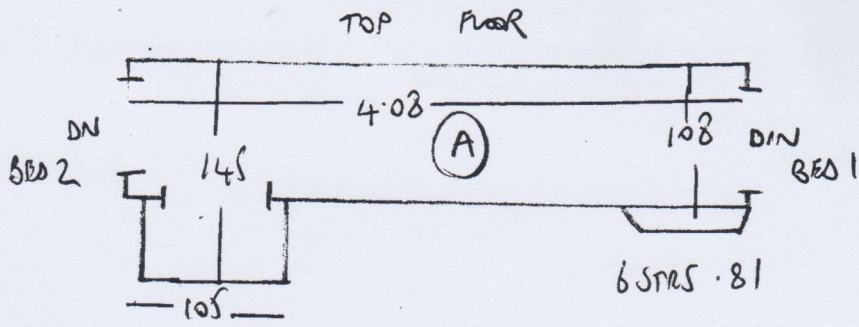

SXL

500

TOP LANDING

mrcarpet

DESIGNS FOR YOU

Job No: F28718

Name: OLWYA

Address: 3 ST. JOHNS CAFE  
SW6 7EP

Tel:

Sheet: of:

COLORADO 2207

$5.25 \times 5.00 = 26.25M^2$

F28718  
 OLANYA  
 3 ST. JOHNS CLOSE  
 SW6 7EP

6 STAIRS .81

5 STAIRS .81  
 DN 100x45  
 GF

MAT 96x95