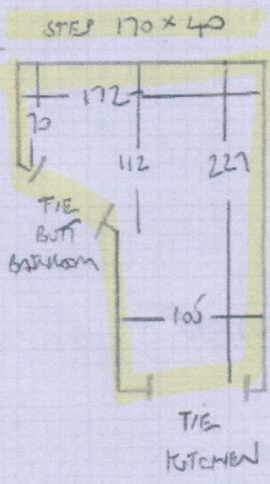

~~F2724~~ F28723
MURRAY

7 CHALDON ROAD
SW6 7NH

1 of 2

BOSTON BO3-24
3.55m x 5.00m
= 17.75m²

BOSTON BOS-024
* CUT DOWN TO

HALL

F28723

~~F28723~~