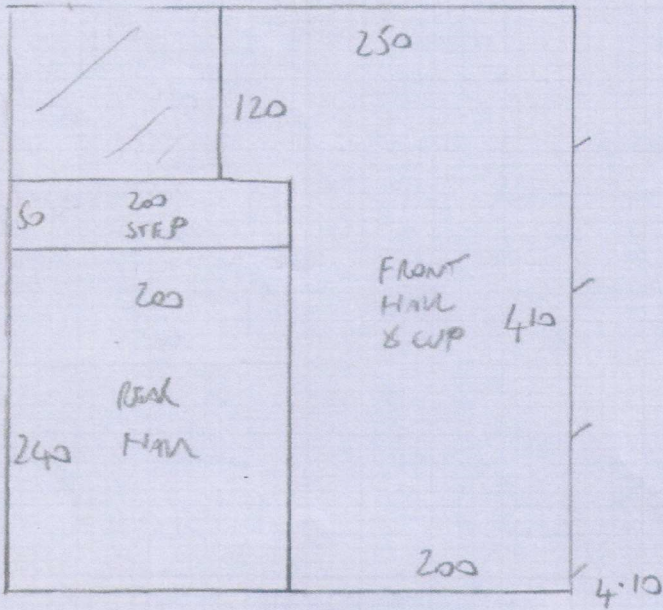

~~F2724~~ F28723
MURRAY

7 CHALDON ROAD
SW6 7NH

1 of 2

BOSTON BO3-24
3.55m x 5.00m
= 17.75m²

BOSTON BOS-024
* CUT DOWN TO

HALL

F28723

~~F28723~~