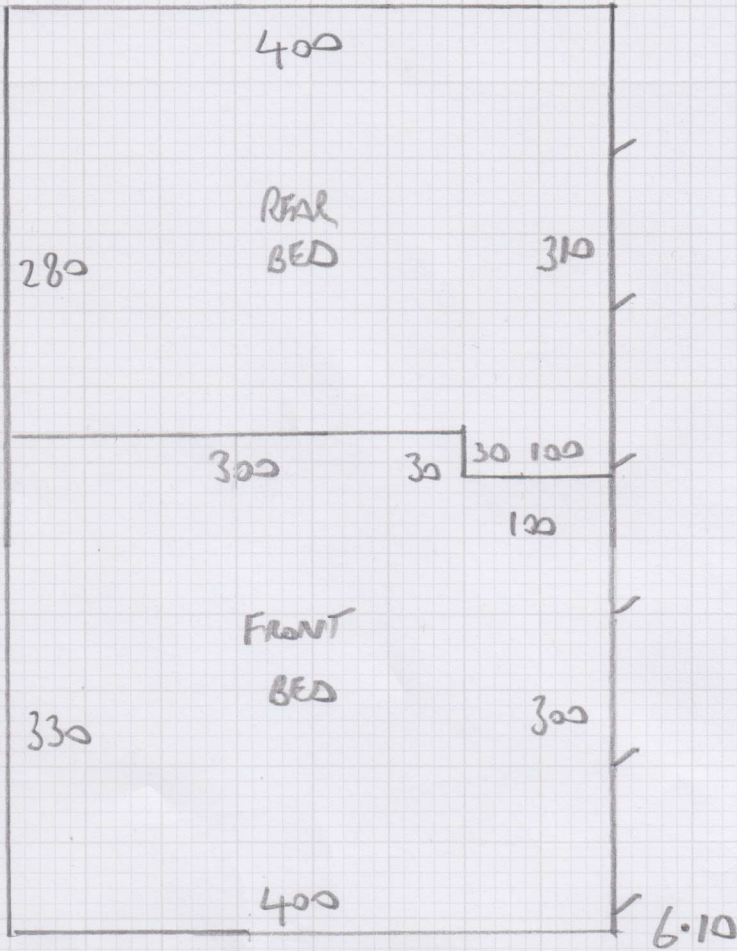

Job No: F28733

Name: STRONG

Address: 58 TYNEMOUTH ST  
SW6 2QS

Tel:

Sheet: 1 OF 2

BELFAST 115  
6-10 X 4 MTR

SEPARATE  
RESERVE FLOOR

Job No: F28733  
Name: STRONG  
Address: SB TYNE MOUTH STREET  
SW6 2QS  
Tel:  
Sheet: 2 OF 2

FRONT

Floors CRACKY & UNEVEN