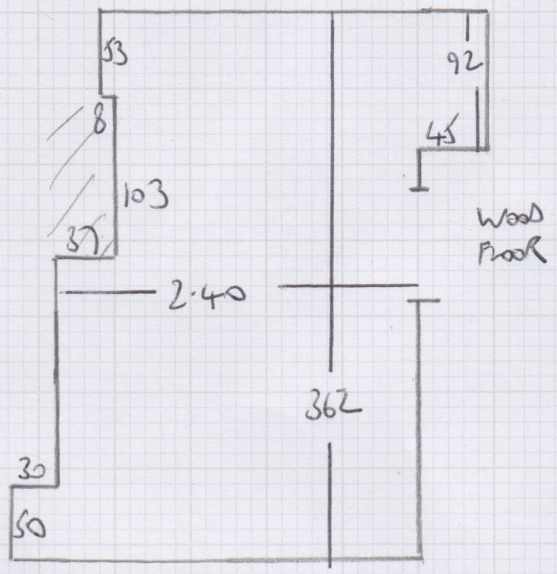

Job No: F28733

Name: STRONG

Address: 58 TYNEMOUTH ST  
SW6 2QS

Tel:

Sheet: 1 OF 2

BELFAST 115  
6-10 X 4 MTR

SEPARATE  
RESERVE FLOOR

Job No: F28733  
Name: STRONG  
Address: SB TYNE MOUTH STREET  
SW6 2QS  
Tel:  
Sheet: 2 OF 2

FRONT

Floors CRACKY & UNEVEN