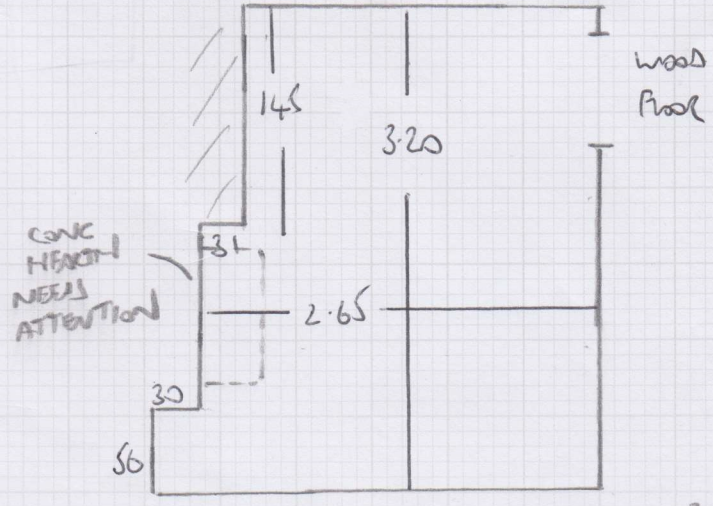

Job No: F28733
Name: STRONG
Address: SB TYNE MOUTH STREET
SW6 2QS
Tel:
Sheet: 2 OF 2

FRONT

Floors CRACKY & UNEVEN