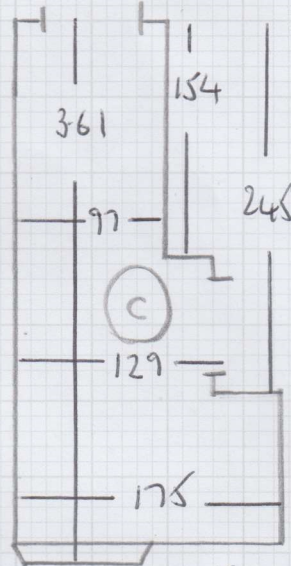

Job No: F28734
 Name: MITCHELL
 Address: 13 COLET GONS
 W14 9DH
 Tel: _____
 Sheet: 1 of 3

Wild Romance ?
 NEW YORK
 3-00 x 4MTR
 F/F REAR

F/F MID

PATNA PAT-321

2F REAR

6-20 x 4MTR
 WILD ROMANCE
 NEW YORK

2F FRONT

PATNA PAT-321

TOP FLOOR REAR

4 STRS 79

6 STRS 79

FIRST FLOOR REAR

7 STRS 79

1 BN 79x47

2 BN 102x55

G/F

G/F STAIRS BETWEEN
UPPER & LOWER HALLS

S/N

4 STRS 92

mrcarpet
DESIGNS FOR FLOORS

Job No: F28734
Name: MITCHELL
Address: 13 COLET GARDENS
W14 9DH
Tel:
Sheet: 2 of 3

5.15 - FR 5906

~~5.05 - FR 5907~~

480
(505)

70CM
x 4M