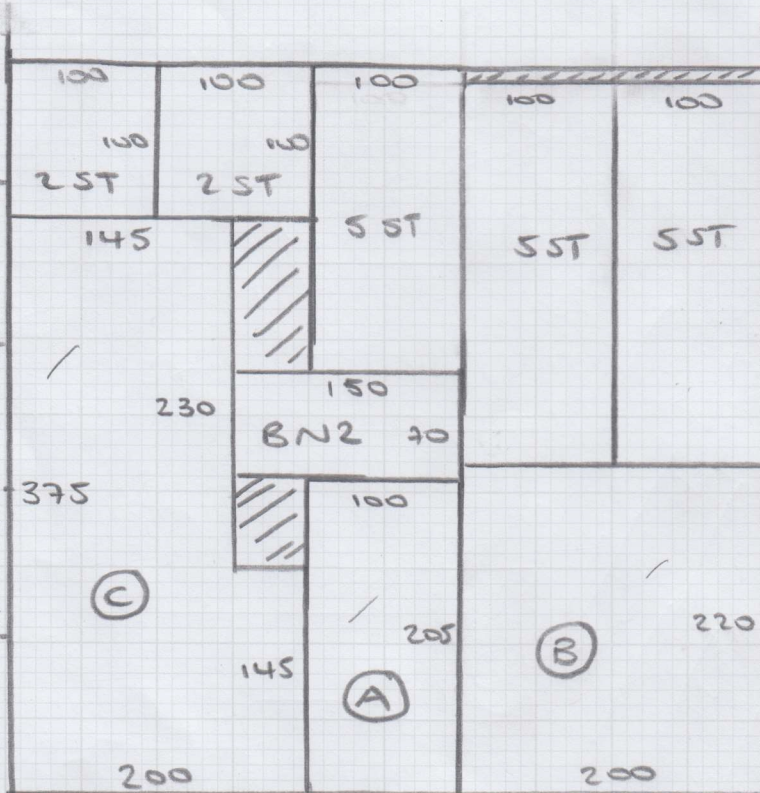

5.15 - FR 5906

~~5.05 - FR 5907~~

NEW YORK. - FL 5908

Job No: F28734

Name: MITCHELL

Address: 13 COLET AONS
W14 9DH

Tel:

Sheet: 3 of 3

FAIRFIELD
SILK 0250

5.05 x SMTR
0.70 x SMTR

480
(505)

70CM
x 4M