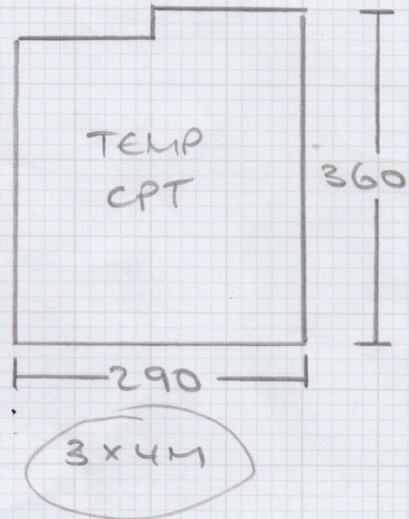

Job No: F28734
 Name: MITCHELL
 Address: 13 COLET GONS
 W14 9DH
 Tel: _____
 Sheet: 1 of 3

Wild Romance ?
 NEW YORK
 3-00 x 4MTR
 F/F REAR

F/F MID

PATNA PAT-321

2F REAR

6-20 x 4MTR
 WILD ROMANCE
 NEW YORK

2F FRONT

PATNA PAT-321

TOP FLOOR REAR

4 STRS 79

6 STRS 79

FIRST FLOOR REAR

7 STRS 79

1 BN 79x47

2 BN 102x55

480
(505)

70CM
x 4M