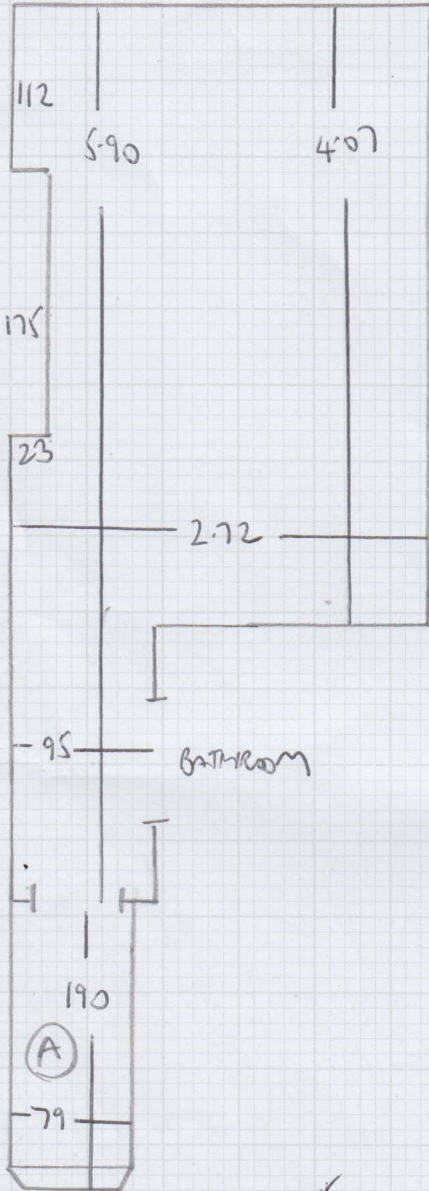

Job No: F28734
 Name: MITCHELL
 Address: 13 COLET GONS
 W14 9DH
 Tel: _____
 Sheet: 1 of 3

Wild Romance ?
 NEW YORK
 3-00 x 4MTR
 F/F REAR

F/F MID

PATNA PAT-321

2F REAR

6-20 x 4MTR
 WILD ROMANCE
 NEW YORK

2F FRONT

PATNA PAT-321

TOP FLOOR REAR

4 STRS 79

6 STRS 79

FIRST FLOOR REAR

7 STRS 79

1 BN 79x47

2 BN 102x55

480
(505)

70CM
x 4M