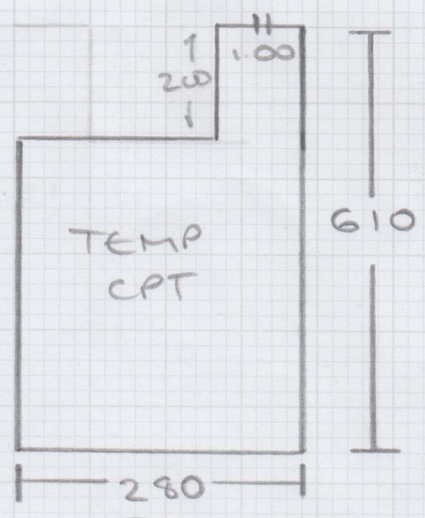

Job No: F28734
 Name: MITCHELL
 Address: 13 COLET GONS
 W14 9DH
 Tel: _____
 Sheet: 1 of 3

Wild Romance ?
 NEW YORK
 3-00 x 4MTR
 F/F REAR

F/F MID

PATNA PAT-321

2F REAR

6-20 x 4MTR
 WILD ROMANCE
 NEW YORK

2F FRONT

PATNA PAT-321

TOP FLOOR REAR

4 STRS 79

6 STRS 79

FIRST FLOOR REAR

7 STRS 79

1 BN 79x47

2 BN 102x55

480
(505)

70CM
x 4M