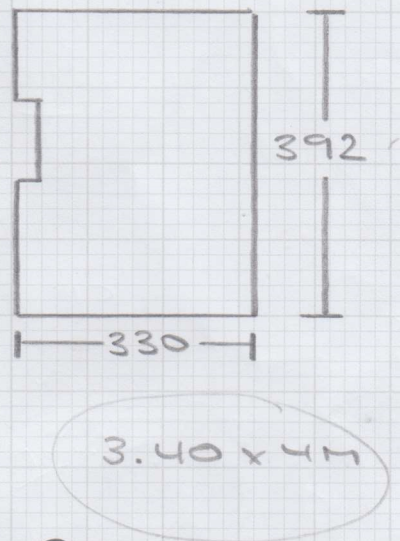

Job No: F28734
 Name: MITCHELL
 Address: 13 COLET GONS
 W14 9DH
 Tel: _____
 Sheet: 1 of 3

Wild Romance ?
 NEW YORK
 3-00 x 4MTR
 F/F REAR

F/F MID

PATNA PAT-321

2F REAR

6-20 x 4MTR
 WILD ROMANCE
 NEW YORK

2F FRONT

PATNA PAT-321

TOP FLOOR REAR

4 STRS 79

6 STRS 79

FIRST FLOOR REAR

7 STRS 79

1 BN 79x47

2 BN 102x55

480
(505)

70CM
x 4M