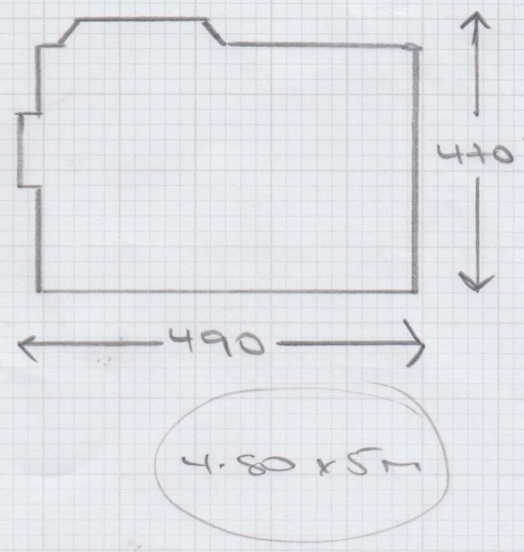

Job No: F28734
 Name: MITCHELL
 Address: 13 COLET GONS
 W14 9DH
 Tel: _____
 Sheet: 1 of 3

Wild Romance ?
 NEW YORK
 3-00 x 4MTR
 F/F REAR

F/F MID

PATNA PAT-321

2F REAR

6-20 x 4MTR
 WILD ROMANCE
 NEW YORK

2F FRONT

PATNA PAT-321

TOP FLOOR REAR

4 STRS 79

6 STRS 79

FIRST FLOOR REAR

7 STRS 79

1 BN 79x47

2 BN 102x55

480
(505)

70CM
x 4M