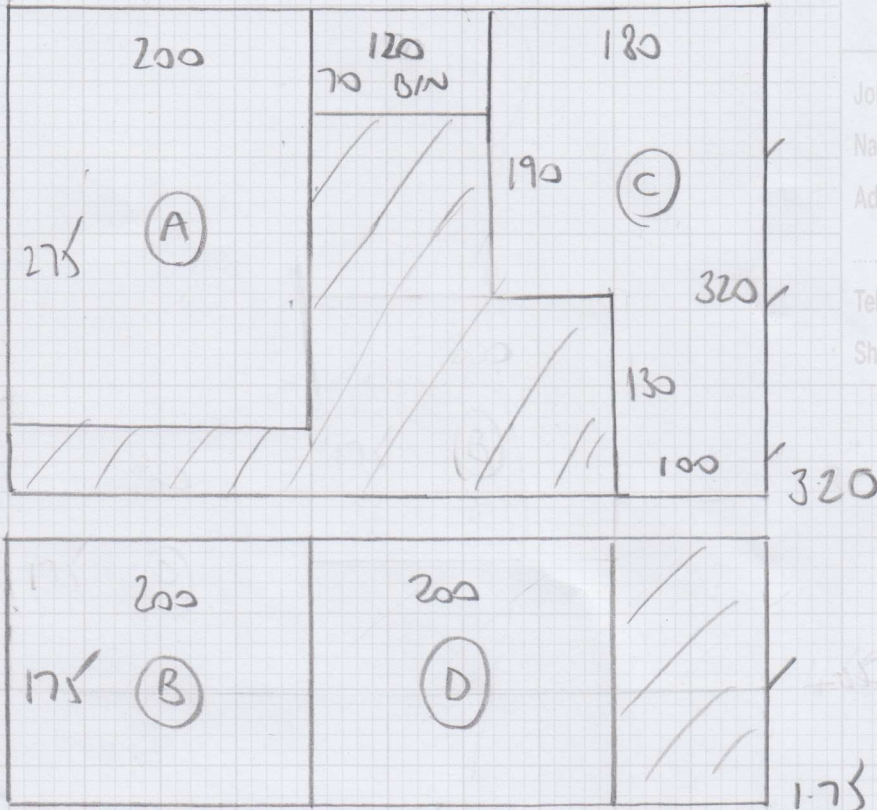

SM

mrcarpet  
DESIGNS FOR FLOORS

Job No: F28744  
 Name: NUTT  
 Address: 20 GOWAN AVENUE  
 SW6 6RF  
 Tel: \_\_\_\_\_  
 Sheet: \_\_\_\_\_ of: \_\_\_\_\_

- 29.00m  
 Film  
 30.00m  
 Roll
- 3.60 - TOP FRONT
  - 3.80 - TOP MIDDLE
  - 3.55 - TOP REAR
  - 4.55 - FIF FRONT
  - 3.55 - FIF REAR
  - 8.20 - G/F RECEPTION
  - 1.75 CIP
  - SEP PIECE 3.20 CIP
- 3.30m
- 
- 32.30m

cut down to 60cm

1.00	1.00	1.00	1.00
0.960	0.60	0.60	0.60
1 CM	CM	CM	CM

DEVONIAN RALEIGH Please match UP Pattern as 4 pieces

1 of 5