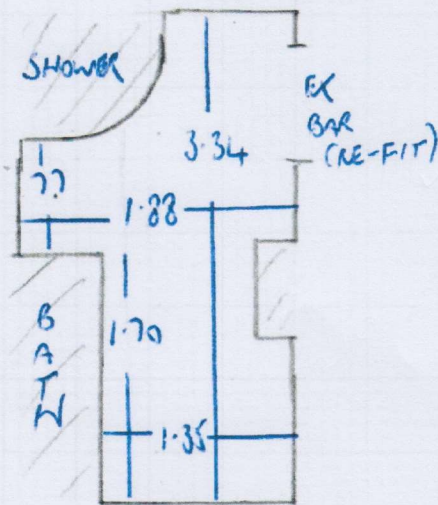

F2874S
HARFORD
58 HESTERCOMBE AVE
SW6 5LD

PURESTYLE
ROBOR WHITE
3.60 x 2m

STICK DOWN ON
6mm PLY

+ RESTROOM & REFIT - LIVING ROOM, BEDROOM & SMALL HALL

$$3.60m \times 2.00m = 7.2m^2$$

1 of 1