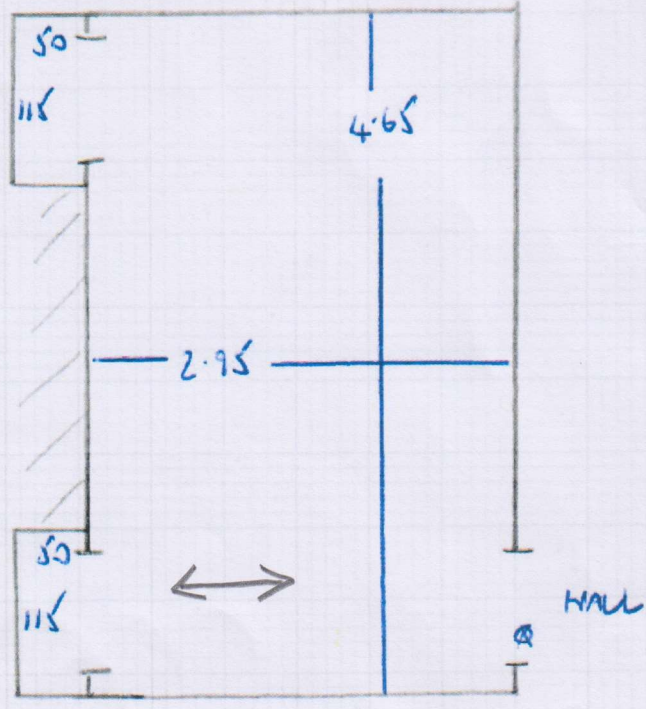

Job No: F28746
 Name: MOORE
 Address: 3750U CAVE COURT
 SW17 752

HASSLE FREE PREMIER
 ARCTIC

$$\begin{array}{r}
 3.60 \\
 3.60 \\
 \hline
 7.20 \times 5.00 \\
 = 36m^2
 \end{array}$$

~~_____~~
~~_____~~
~~_____~~
~~_____~~
~~_____~~