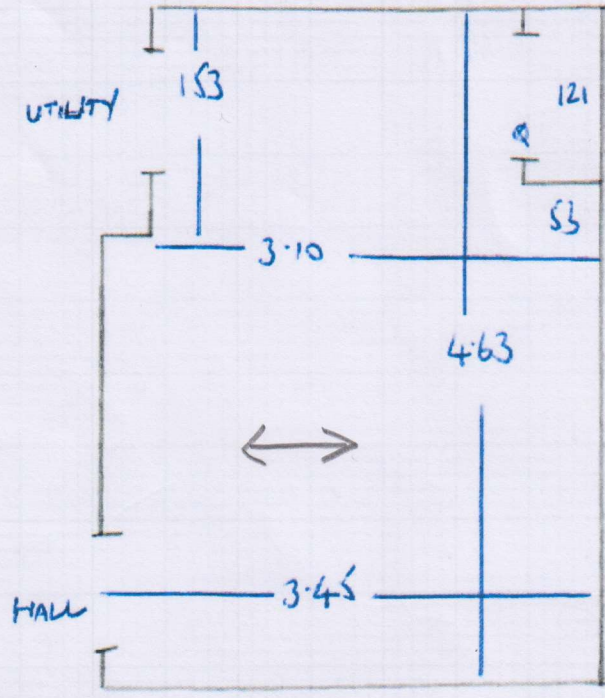

Job No: F28746
 Name: MOORE
 Address: 3750U CAVE COURT
 SW17 752

HASSLE FREE PREMIER
 ARCTIC

$$\begin{array}{r}
 3.60 \\
 3.60 \\
 \hline
 7.20 \times 5.00 \\
 = 36m^2
 \end{array}$$

~~_____~~
~~_____~~
~~_____~~
~~_____~~
~~_____~~