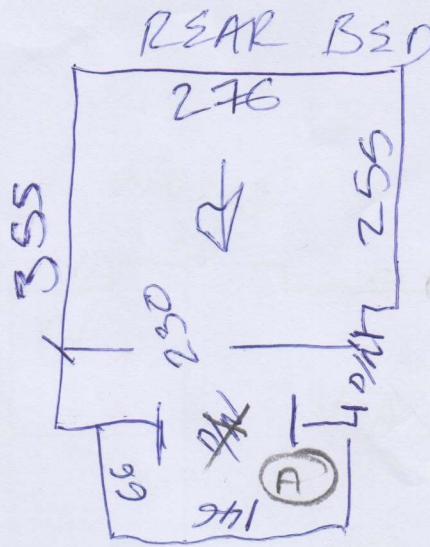

F28751

FULL HOUSE

66 WALDECK RD

2-90
X
SMTR

2-90 X
SMTR

3-35
X
SMTR

FRONT BED
3-35
X
SMTR

LIMTR

RUN CARPET
THRU IN ONE INTO
CUPBOARDS

CARESS ELITE
CEMENT

FRONT 3-35 X SMTR

REAR 2-90 X SMTR