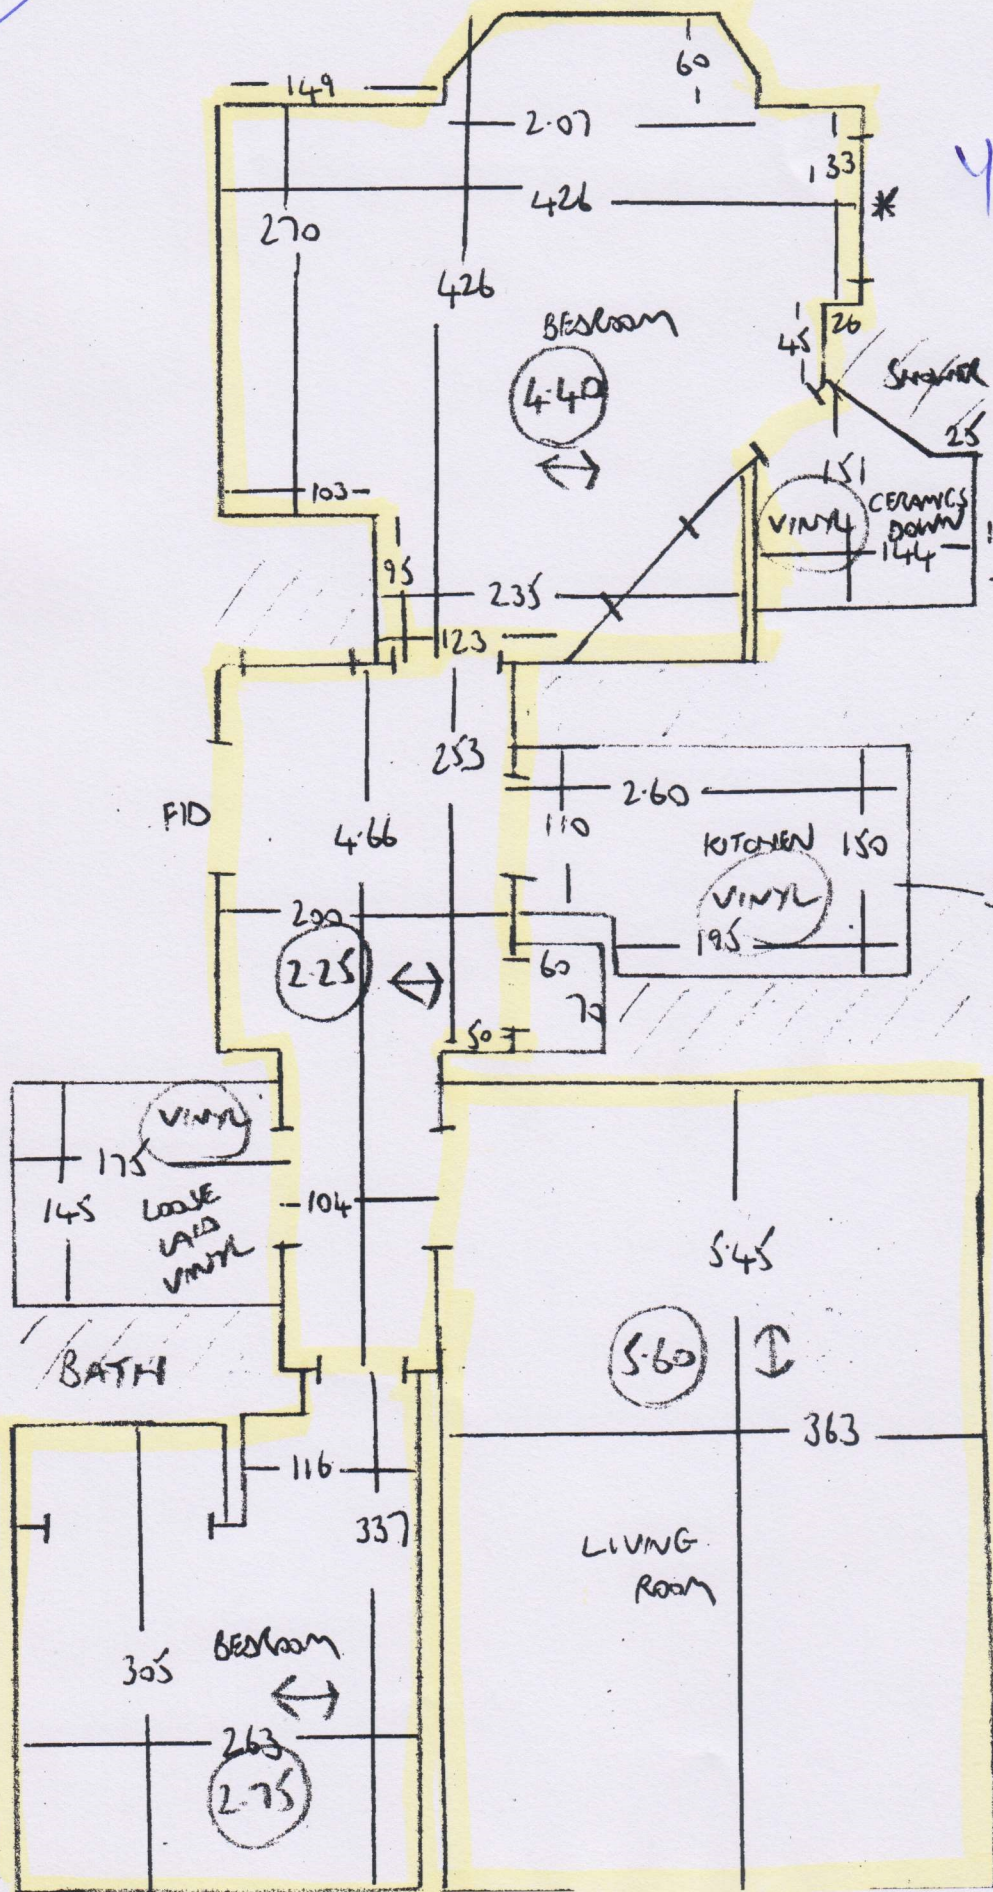

1 OF 1

F28752

ALL  
46 CROOKHOUSE PLACE  
SWIS 2ES

YORK 227

PRIME  
& SCREWS

STUCK DOWN  
VINYL ON PLY

$$\begin{aligned} &4.40 \} \times 5.00 \\ &2.25 \} \\ &5.60 \} \times 4.00 \\ &2.75 \} \end{aligned}$$

OR 15.00 x 5.00 = 75m<sup>2</sup>

- ~~VINYL~~
- ~~2.80 - KIT~~
- ~~1.60 - BATH~~
- ~~1.60 - BATH~~
- ~~6.00 x 2.00m~~
- ~~= 12m<sup>2</sup>~~