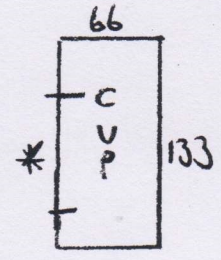

1 OF 1

F28752

ALL  
46 CROOKHOUSE PLACE  
SWIS 2ES

YORK 227

PRIME  
& SCREWS

STUCK DOWN  
VINYL ON PLY

$$\begin{aligned} &4.40 \} \times 5.00 \\ &2.25 \} \\ &5.60 \} \times 4.00 \\ &2.75 \} \end{aligned}$$

OR 15.00 x 5.00 = 75m<sup>2</sup>

- ~~VINYL~~
- ~~2.80 - KIT~~
- ~~1.60 - BATH~~
- ~~1.60 - BATH~~
- ~~6.00 x 2.00m~~
- ~~= 12m<sup>2</sup>~~