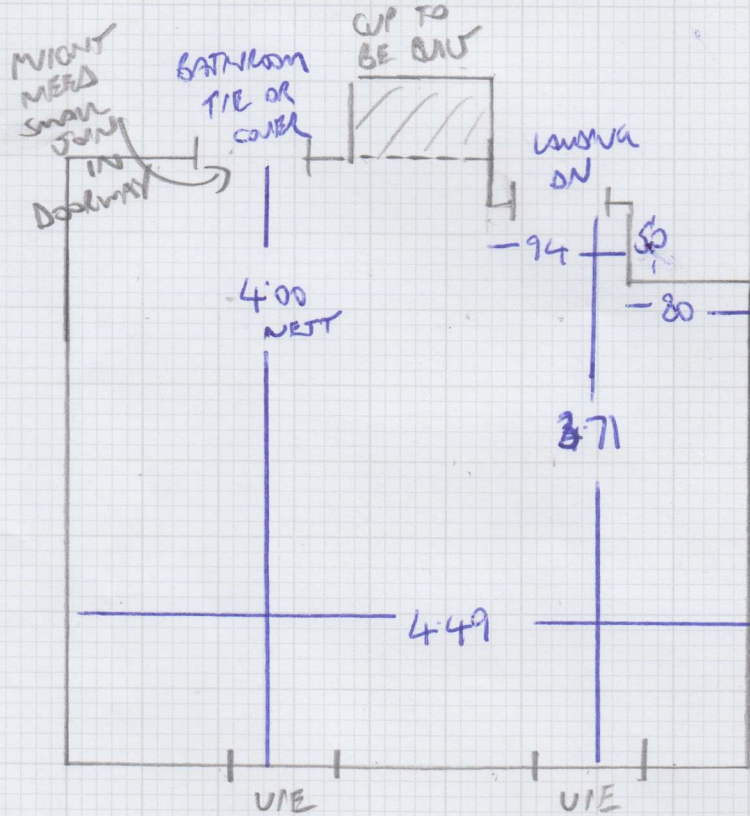

Job No: F28761

Name: MACK

Address: 33 BLANESBORO ROAD

SW6 6AJ

Tel:

Sheet: of:

TOP FLOOR

Sisal Bouce BENTHEIM 1232 - 4.15 x 5.00m