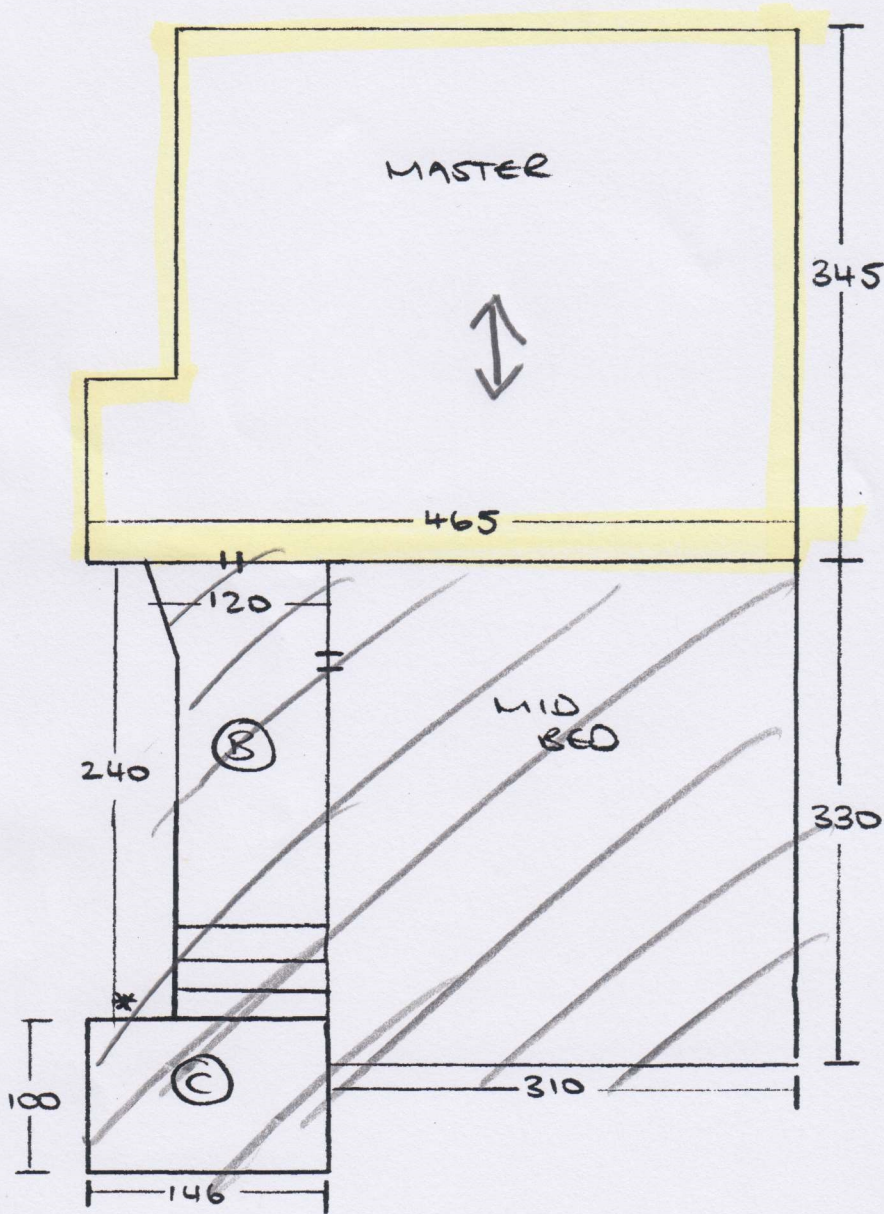

FIRST FLOOR

F28769
WORSLEY
37 PURCELL CR.
SW6 7PB

FINELOOP 508
3.55 x 5mtr

FIT TO MASTER BED