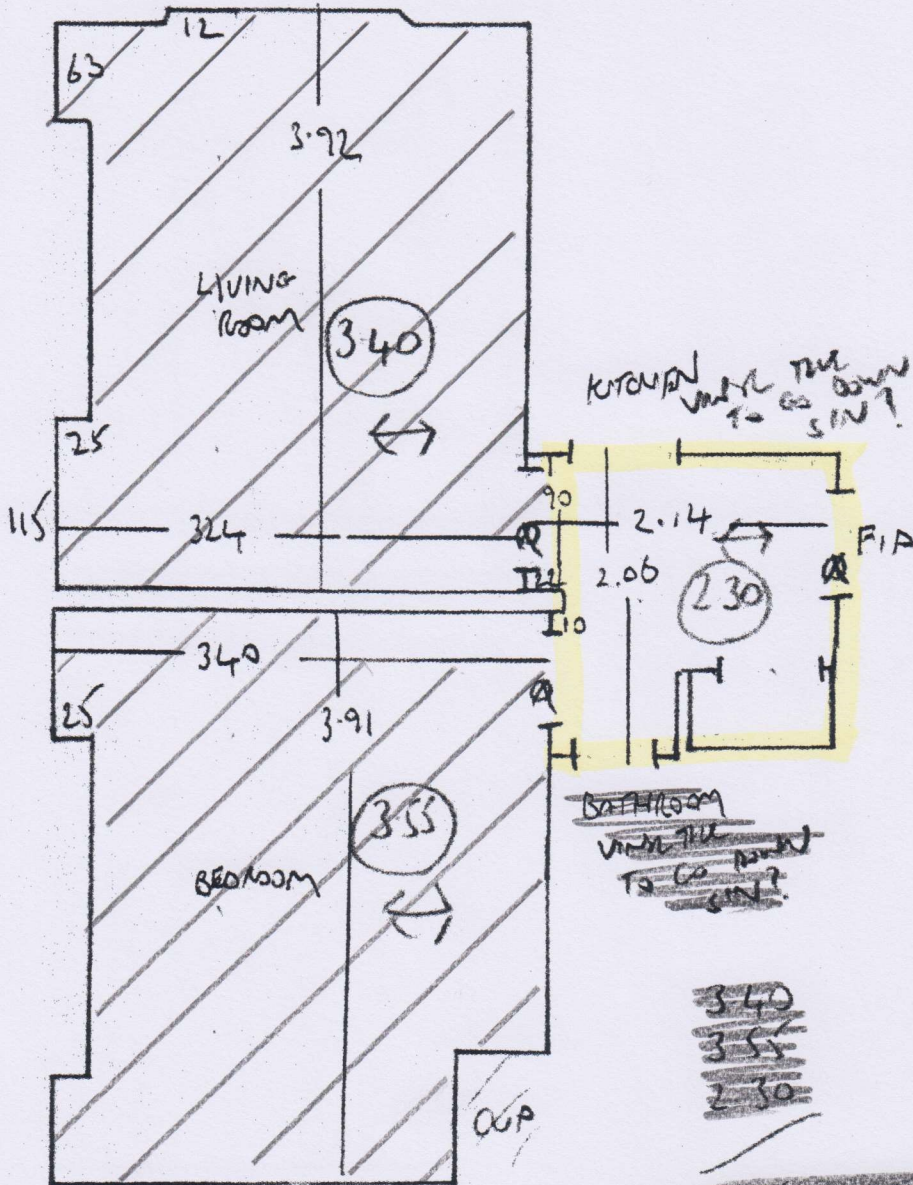

F28780

~~DATA~~

MORTON

11 MARKET STUDIOS

43A GOLDHAWK RD W12 8QP

1 of 1

- ~~340~~
- ~~355~~
- ~~230~~

~~9.25m x 4.00m~~

~~= 37m²~~

SLOANE TWIST 4226