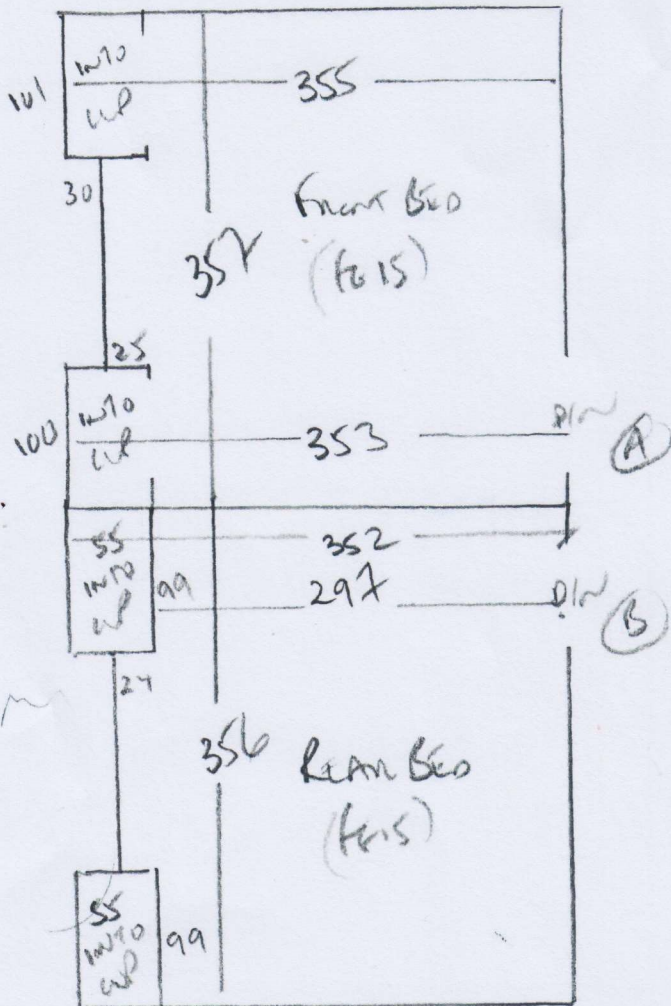

F28789

~~RETRACT~~

BAXTER
15 STAINLESS
SWIS 10X

HASSLE FREE
PREMIER

3.75 x 5mtr
3.75 x 5mtr

(CAN BE CUT DOWN
TO 4MTR FOR
EASIER HANDLING)

ULTRA FRAME

STUCK TO CRUMB RUBBER + STEEL