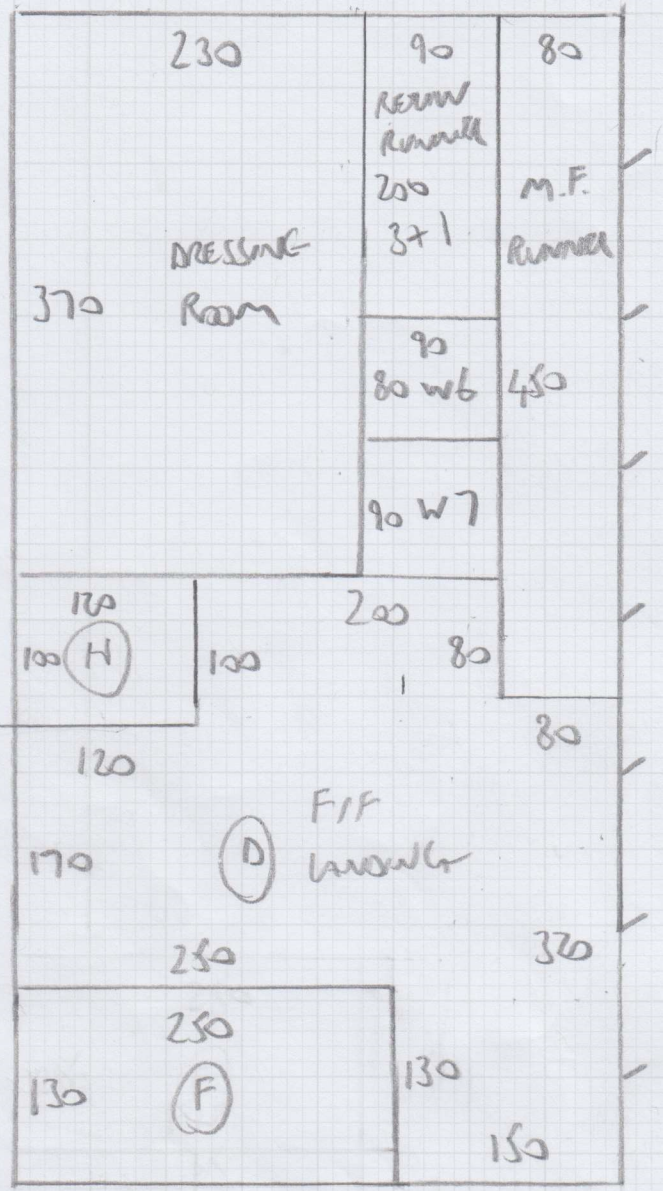

Job No: F28808
 Name: BURK FOLD
 Address: 2A WOODBOROUGH ROAD
 SWIS 6PT
 Tel:
 Sheet: 1 OF 5

7.70

3.55 ✓ - BED 2 (Later Date)
~~3.55~~

~~5.50 - CIP ROOM~~

- 6.00 ✓
- 5.00 ✓
- 6.60 ✓
- 7.70 ✓
- 4.40 ✓

SISAL BOUCLE
 BASING 123S

33.25 x 4mtr

CARPET
 ELITE
 Temporary
 Stock
 Carpet

Job No: F28802
 Name: BLACKFOLD
 Address: 2A WOODBROUGH ROAD
 SWIS LPT
 Tel:
 Sheet: 2 OF 5

Job No: F2 8808
 Name: BLACKFORD
 Address: 2A WOODBOROUGH ROAD
 SW15 6PT
 Tel:
 Sheet: 3 of 5

FIRST FLOOR

FIRST FLOOR

Job No: F28808
 Name: BLACKFORD
 Address: 2A WOODBURN ROAD
 SWIS 6PT
 Sheet: 4 OF 5

TEMPORARY CARPET
 CARESS ELITE
 CEMENT
 3-SS X SMTR

NO LONGER
 DOING.
 FIT SINGLE
 BAR TO
 LANDING

Grounds Pool

Job No: F28808
Name: BUCKFORD
Address: 2A WOODBOROUGH ROAD
SWIS 6PT
Tel:
Sheet: 5 OF 5

TOP FLOOR