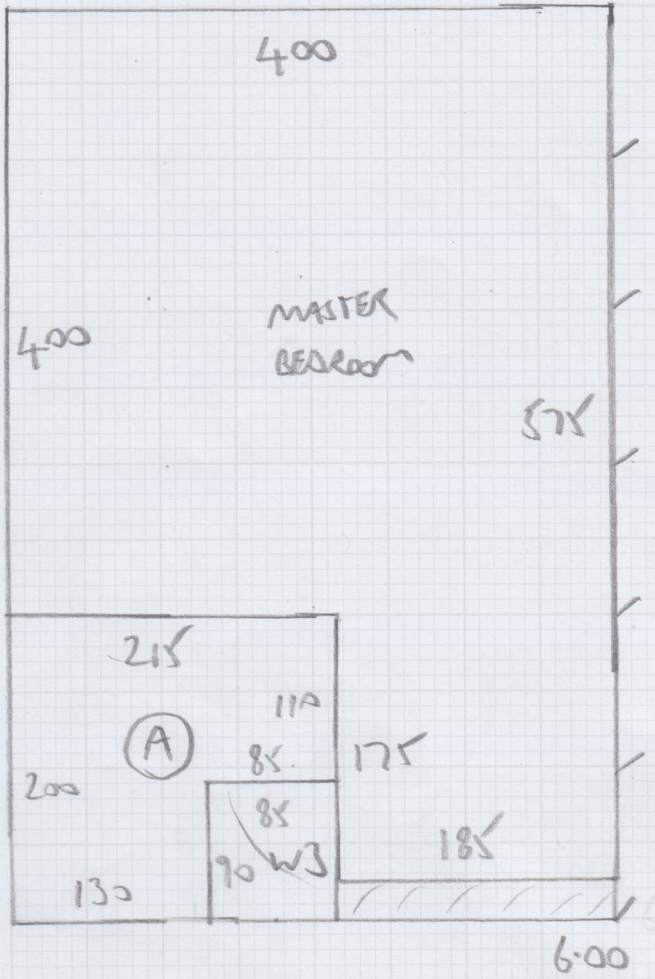

Job No: F28808
 Name: BURK FOLD
 Address: 2A WOODBOROUGH ROAD
 SWIS 6PT
 Tel:
 Sheet: 1 OF 5

7.70

3.55 ✓ - BED 2 (Later Date)
~~3.55~~

~~5.50 - CIP ROOM~~

- 6.00 ✓
- 5.00 ✓
- 6.60 ✓
- 7.70 ✓
- 4.40 ✓

SISAL BOUCLE
 BASING 123S

33.25 x 4mtr

CARPET
 ELITE
 Temporary
 Stock
 Carpet

Job No: F28802
 Name: BLACKFOLD
 Address: 2A WOODBROUGH ROAD
 SWIS LPT
 Tel:
 Sheet: 2 OF 5

Job No: F2 8808
 Name: BLACKFORD
 Address: 2A WOODBOROUGH ROAD
 SW15 6PT
 Tel:
 Sheet: 3 of 5

FIRST FLOOR

FIRST FLOOR

Job No: F28808
 Name: BLACKFORD
 Address: 2A WOODBURN ROAD
 SWIS 6PT
 Sheet: 4 OF 5

TEMPORARY CARPET
 CARESS ELITE
 CEMENT
 3-SS X SMTR

NO LONGER
 DOING.
 FIT SINGLE
 BAR TO
 LANDING