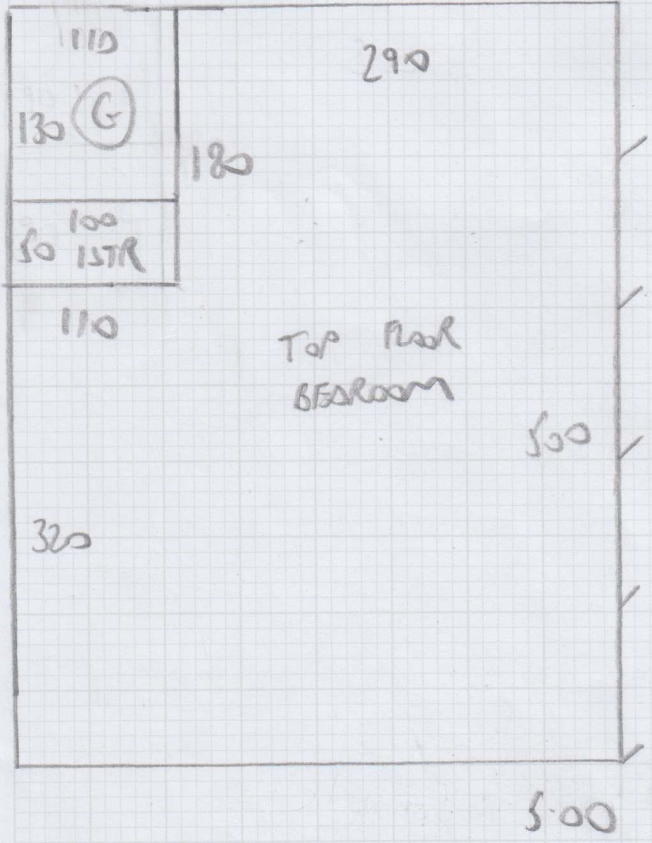

Job No: F28808
 Name: BURK FOLD
 Address: 2A WOODBOROUGH ROAD
 SWIS 6PT
 Tel:
 Sheet: 1 OF 5

7.70

3.55 ✓ - BED 2 (Later Date)
~~3.55~~

~~5.50 - CIP ROOM~~

- 6.00 ✓
- 5.00 ✓
- 6.60 ✓
- 7.70 ✓
- 4.40 ✓

SISAL BOUCLE
 BASING 123S

33.25 x 4mtr

CARPET
 ELITE
 Temporary
 Stock
 Carpet

Job No: F28802
 Name: BLACKFOLD
 Address: 2A WOODBROUGH ROAD
 SWIS LPT
 Tel:
 Sheet: 2 OF 5

Job No: F2 8808
 Name: BLACKFORD
 Address: 2A WOODBOROUGH ROAD
 SW15 6PT
 Tel:
 Sheet: 3 of 5

FIRST FLOOR

FIRST FLOOR

Job No: F28808
 Name: BLACKFORD
 Address: 2A WOODBURN ROAD
 SWIS 6PT
 Sheet: 4 OF 5

TEMPORARY CARPET
 CARESS ELITE
 CEMENT
 3-SS X SMTR

NO LONGER
 DOING.
 FIT SINGLE
 BAR TO
 LANDING

Grounds Pool

Job No: F28808
Name: BUCKFORD
Address: 2A WOODBOROUGH ROAD
SWIS 6PT
Tel:
Sheet: 5 OF 5

TOP FLOOR