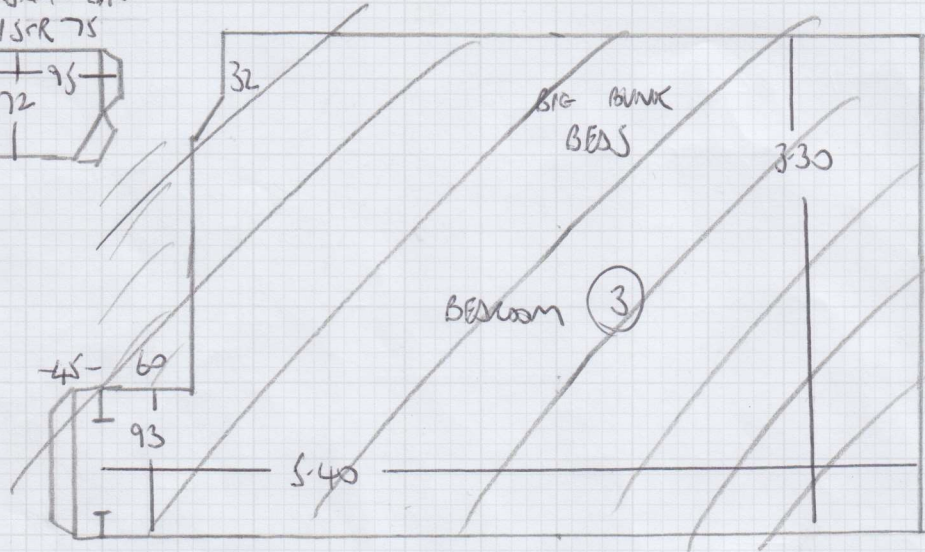

Job No: F28808
 Name: BURK FOLD
 Address: 2A WOODBOROUGH ROAD
 SWIS 6PT
 Tel:
 Sheet: 1 OF 5

7.70

3.55 ✓ - BED 2 (Later Date)
~~3.55~~

~~5.50 - CIP ROOM~~

- 6.00 ✓
- 5.00 ✓
- 6.60 ✓
- 7.70 ✓
- 4.40 ✓

SISAL BOUCLE
 BASING 123S

33.25 x 4mtr

CARPET
 ELITE
 Temporary
 Stock
 Carpet

Job No: F28802
 Name: BLACKFOLD
 Address: 2A WOODBROUGH ROAD
 SWIS LPT
 Tel:
 Sheet: 2 OF 5

Job No: F2 8808
 Name: BLACKFORD
 Address: 2A WOODBOROUGH ROAD
 SW15 6PT
 Tel:
 Sheet: 3 of 5

FIRST FLOOR

FIRST FLOOR

Job No: F28808
 Name: BLACKFORD
 Address: 2A WOODBURN ROAD
 SWIS 6PT
 Sheet: 4 OF 5

TEMPORARY CARPET
 CARESS ELITE
 CEMENT
 3-SS X SMTR

NO LONGER
 DOING.
 FIT SINGLE
 BAR TO
 LANDING