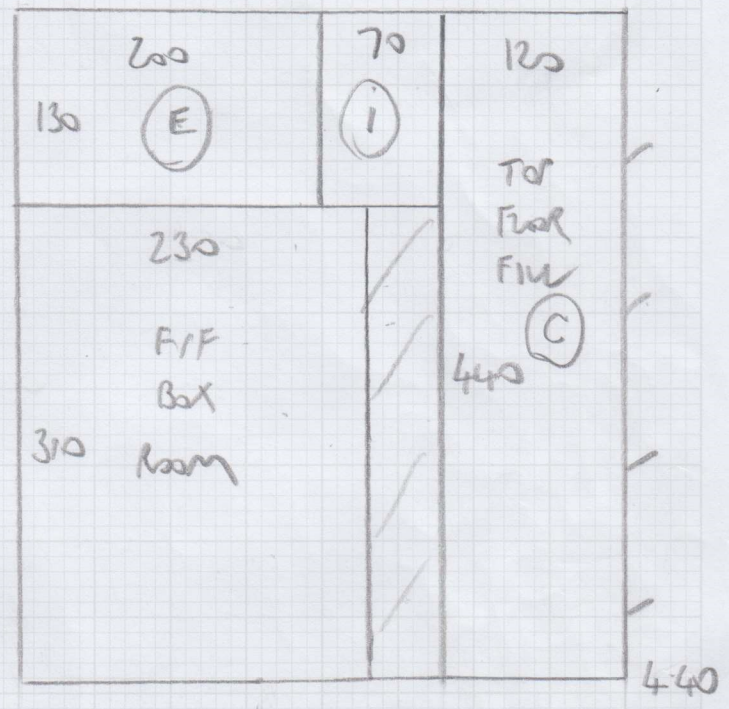

Job No: F28808
 Name: BURK FOLD
 Address: 2A WOODBOROUGH ROAD
 SWIS 6PT
 Tel:
 Sheet: 1 OF 5

7.70

3.55 ✓ - BED 2 (Later Date)
~~3.55~~

~~5.50 - CIP ROOM~~

- 6.00 ✓
- 5.00 ✓
- 6.60 ✓
- 7.70 ✓
- 4.40 ✓

SISAL BOUCLE
 BASING 123S

33.25 x 4mtr

CARPET
 ELITE
 Temporary
 Stock
 Carpet

Job No: F28802
 Name: BLACKFOLD
 Address: 2A WOODBROUGH ROAD
 SWIS LPT
 Tel:
 Sheet: 2 OF 5

Job No: F2 8808
 Name: BLACKFORD
 Address: 2A WOODBOROUGH ROAD
 SW15 6PT
 Tel:
 Sheet: 3 of 5

FIRST FLOOR

FIRST FLOOR

Job No: F28808
 Name: BLACKFORD
 Address: 2A WOODBURN ROAD
 SWIS 6PT
 Sheet: 4 OF 5

TEMPORARY CARPET
 CARESS ELITE
 CEMENT
 3-SS X SMTR

NO LONGER
 DOING.
 FIT SINGLE
 BAR TO
 LANDING

Grounds Pool

Job No: F28808
Name: BUCKFORD
Address: 2A WOODBOROUGH ROAD
SWIS 6PT
Tel:
Sheet: 5 OF 5

TOP FLOOR