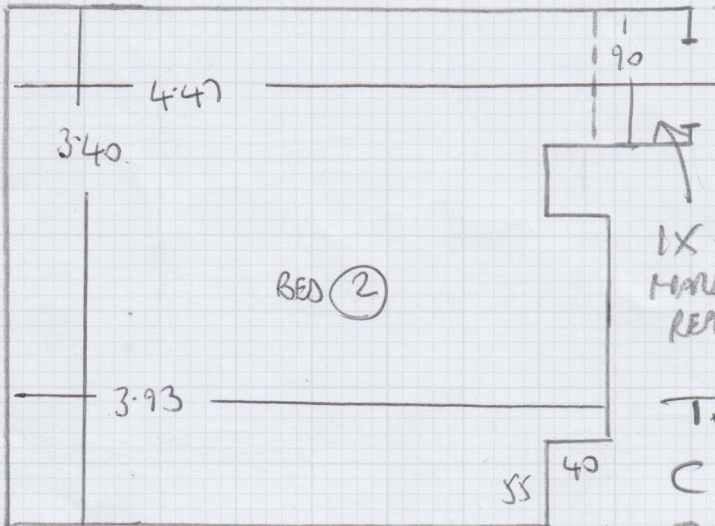

Job No: F28808
 Name: BURK FOLD
 Address: 2A WOODBOROUGH ROAD
 SWIS 6PT
 Tel:
 Sheet: 1 OF 5

7.70

3.55 ✓ - BED 2 (Later Date)
~~3.55~~

~~5.50 - CIP ROOM~~

- 6.00 ✓
- 5.00 ✓
- 6.60 ✓
- 7.70 ✓
- 4.40 ✓

SISAL BOUCLE
 BASING 123S

33.25 x 4mtr

CARPET
 ELITE
 Temporary
 Stock
 Carpet

Job No: F28802
 Name: BLACKFOLD
 Address: 2A WOODBROUGH ROAD
 SWIS LPT
 Tel:
 Sheet: 2 OF 5

Job No: F2 8808
 Name: BLACKFORD
 Address: 2A WOODBOROUGH ROAD
 SW15 6PT
 Tel:
 Sheet: 3 of 5

FIRST FLOOR

FIRST FLOOR

Job No: F28808
 Name: BLACKFORD
 Address: 2A WOODBURN ROAD
 SWIS 6PT
 Sheet: 4 OF 5

TEMPORARY CARPET
 CARESS ELITE
 CEMENT
 3-SS X SMTR

NO LONGER
 DOING.
 FIT SINGLE
 BAR TO
 LANDING