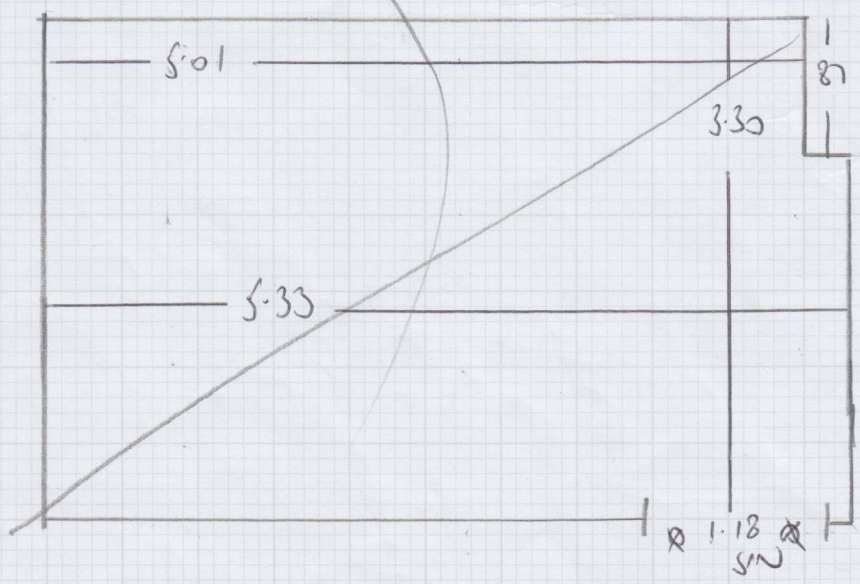

Job No: F28808
 Name: BURK FOLD
 Address: 2A WOODBOROUGH ROAD
 SWIS 6PT
 Tel:
 Sheet: 1 OF 5

7.70

3.55 ✓ - BED 2 (Later Date)
~~3.55~~

~~5.50 - CIP ROOM~~

- 6.00 ✓
- 5.00 ✓
- 6.60 ✓
- 7.70 ✓
- 4.40 ✓

SISAL BOUCLE
 BASING 123S

33.25 x 4mtr

CARPET
 ELITE
 Temporary
 Stock
 Carpet

Job No: F28802
 Name: BLACKFOLD
 Address: 2A WOODBROUGH ROAD
 SWIS LPT
 Tel:
 Sheet: 2 OF 5

Job No: F2 8808
 Name: BLACKFORD
 Address: 2A WOODBOROUGH ROAD
 SW15 6PT
 Tel:
 Sheet: 3 of 5

FIRST FLOOR

FIRST FLOOR

Job No: F28808
 Name: BLACKFORD
 Address: 2A WOODBURN ROAD
 SWIS 6PT
 Sheet: 4 OF 5

TEMPORARY CARPET
 CARESS ELITE
 CEMENT
 3-SS X SMTR

NO LONGER
 DOING.
 FIT SINGLE
 BAR TO
 LANDING

Grounds Pool

Job No: F28808
Name: BUCKFORD
Address: 2A WOODBOROUGH ROAD
SWIS 6PT
Tel:
Sheet: 5 OF 5

TOP FLOOR