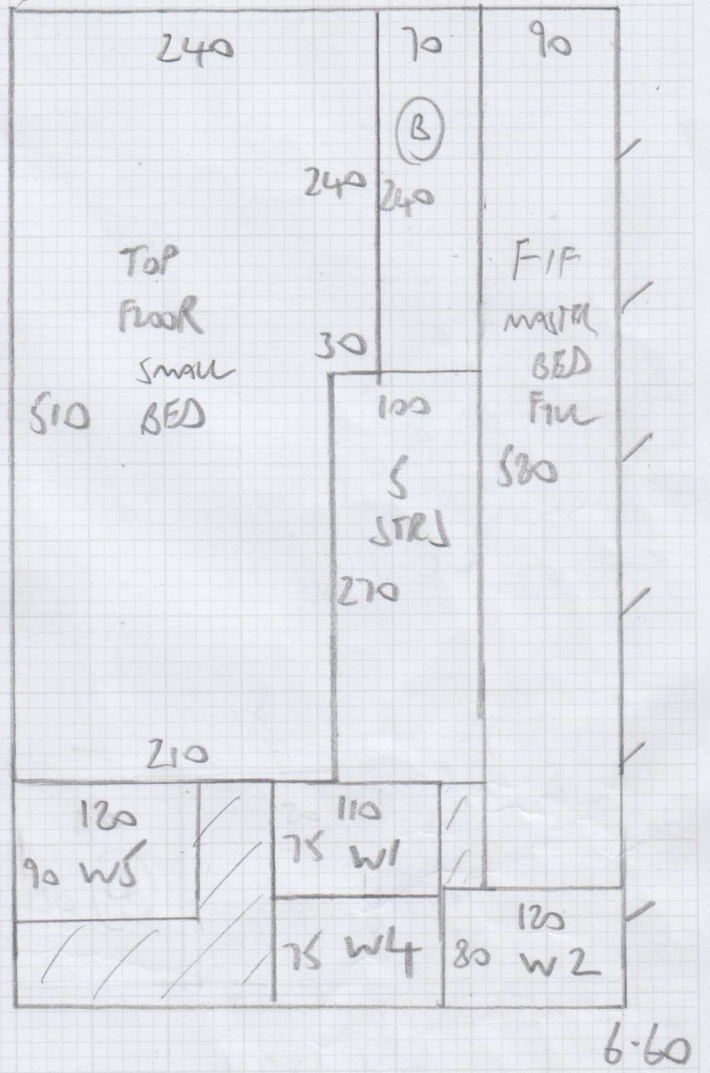

Job No: F28808
 Name: BURK FOLD
 Address: 2A WOODBOROUGH ROAD
 SWIS 6PT
 Tel:
 Sheet: 1 OF 5

7.70

3.55 ✓ - BED 2 (Later Date)
~~3.55~~

~~5.50 - CIP ROOM~~

- 6.00 ✓
- 5.00 ✓
- 6.60 ✓
- 7.70 ✓
- 4.40 ✓

SISAL BOUCLE
 BASING 123S

33.25 x 4mtr

CARPET
 ELITE
 Temporary
 Stock
 Carpet

Job No: F28802
 Name: BLACKFOLD
 Address: 2A WOODBROUGH ROAD
 SWIS LPT
 Tel:
 Sheet: 2 OF 5

Job No: F2 8808
 Name: BLACKFORD
 Address: 2A WOODBOROUGH ROAD
 SW15 6PT
 Tel:
 Sheet: 3 of 5

FIRST FLOOR

FIRST FLOOR

Job No: F28808
 Name: BLACKFORD
 Address: 2A WOODBURN ROAD
 SWIS 6PT
 Sheet: 4 OF 5

TEMPORARY CARPET
 CARESS ELITE
 CEMENT
 3-SS X SMTR

NO LONGER
 DOING.
 FIT SINGLE
 BAR TO
 LANDING

Grounds Pool

Job No: F28808
Name: BUCKFORD
Address: 2A WOODBOROUGH ROAD
SWIS 6PT
Tel:
Sheet: 5 OF 5

TOP FLOOR