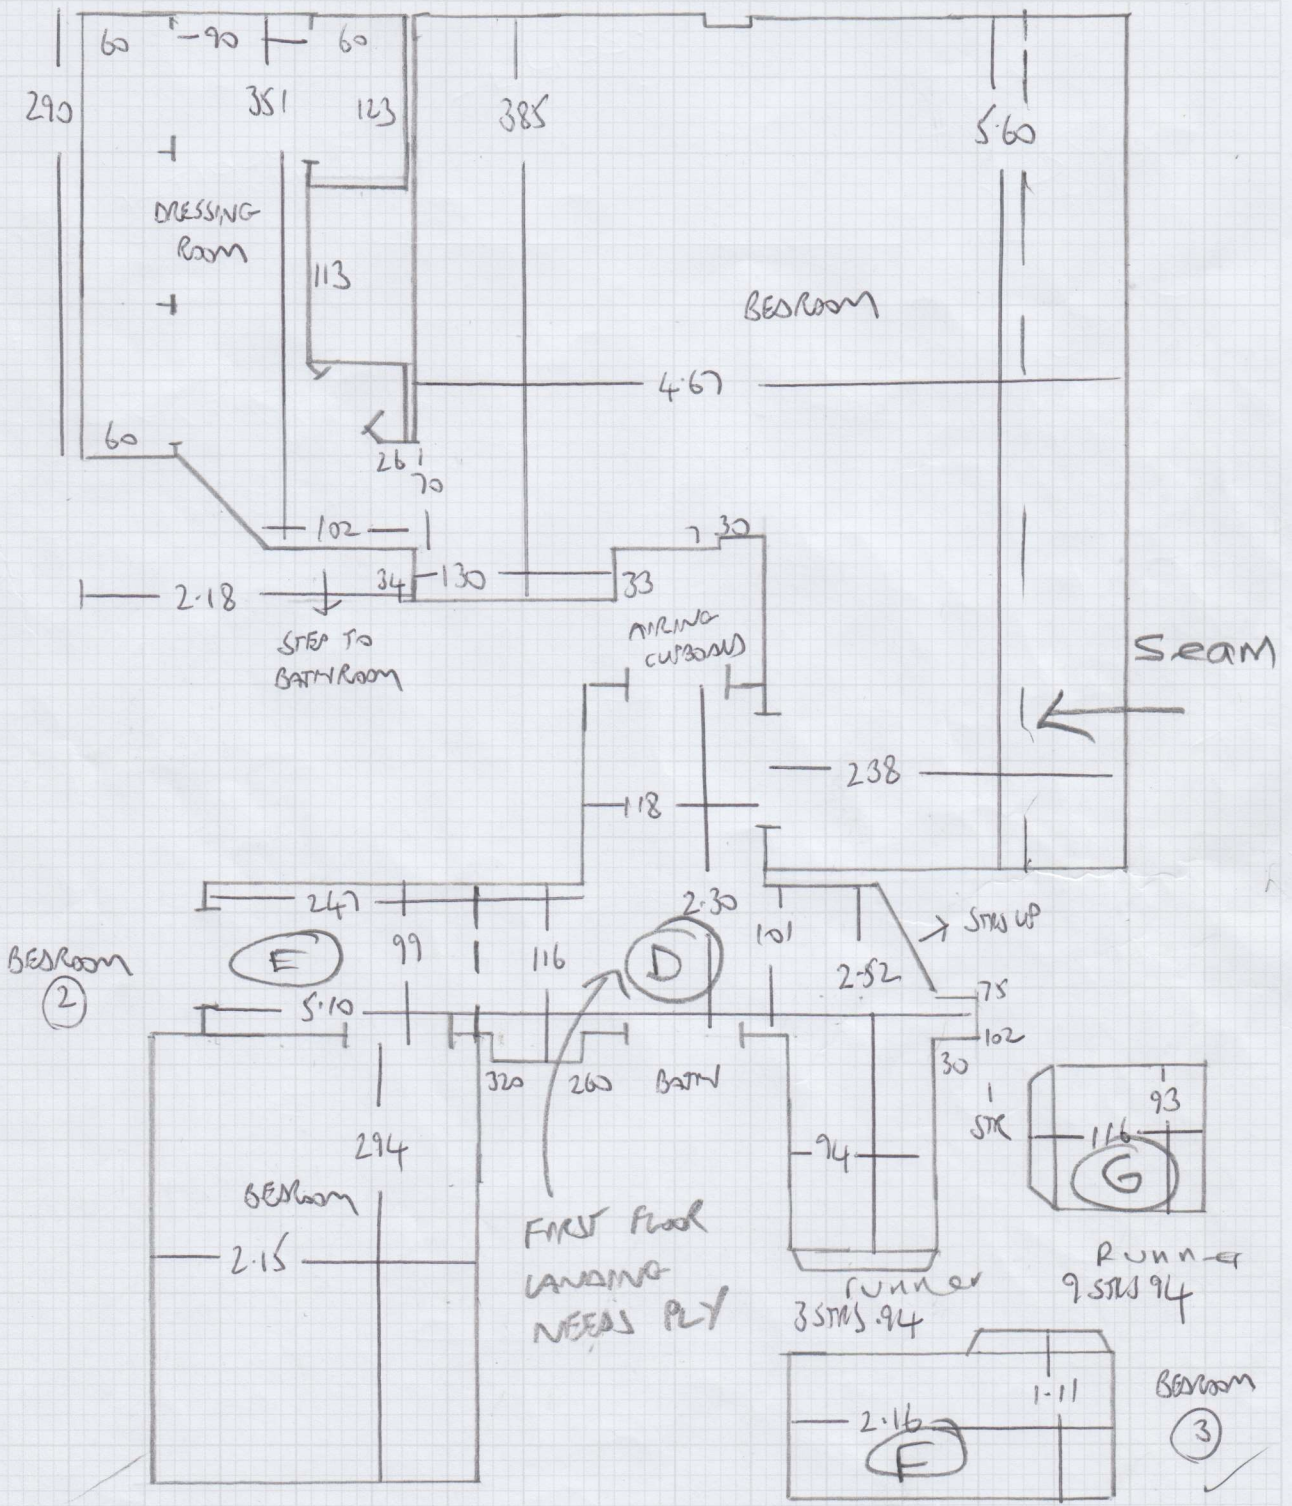

Job No: F28808
 Name: BURK FOLD
 Address: 2A WOODBOROUGH ROAD
 SWIS 6PT
 Tel:
 Sheet: 1 OF 5

7.70

3.55 ✓ - BED 2 (Later Date)
~~3.55~~

~~5.50 - CIP ROOM~~

- 6.00 ✓
- 5.00 ✓
- 6.60 ✓
- 7.70 ✓
- 4.40 ✓

SISAL BOUCLE
 BASING 123S

33.25 x 4mtr

CARPET
 ELITE
 Temporary
 Stock
 Carpet

Job No: F28802
 Name: BLACKFOLD
 Address: 2A WOODBROUGH ROAD
 SWIS LPT
 Tel:
 Sheet: 2 OF 5

Job No: F2 8808
 Name: BLACKFORD
 Address: 2A WOODBOROUGH ROAD
 SW15 6PT
 Tel:
 Sheet: 3 of 5

FIRST FLOOR

FIRST FLOOR

Job No: F28808
 Name: BLACKFORD
 Address: 2A WOODBURN ROAD
 SWIS 6PT
 Sheet: 4 OF 5

TEMPORARY CARPET
 CARESS ELITE
 CEMENT
 3-SS X SMTR

NO LONGER
 DOING.
 FIT SINGLE
 BAR TO
 LANDING

Grounds Pool

Job No: F28808
Name: BUCKFORD
Address: 2A WOODBOROUGH ROAD
SWIS 6PT
Tel:
Sheet: 5 OF 5

TOP FLOOR