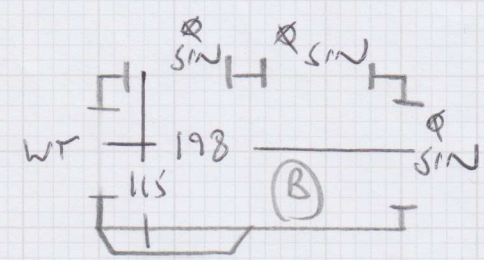

Job No: F28823
 Name: DALOUSMI
 Address: 23 SWINBOURNE ROAD
 SWIS SED
 Tel:
 Sheet: 1 of 3

6.25m

ICARUS 141

62.00

18.00

19.1

20.00

12.500

6.25m
 60.500

6.25m

Job No: F28823
 Name: DALGLISH
 Address: 23 SWINBURN ROAD
 SWIS SED
 Tel:
 Sheet: 2 OF 3

- 3 STRS 85
- 7 W 100x64
- 8 W 122x72
- 9 W 85x70
- 8 STRS 84
- GIF

FINISH IN
 FRONT OF
 DOORS TO AVOID
 CUTTINGS