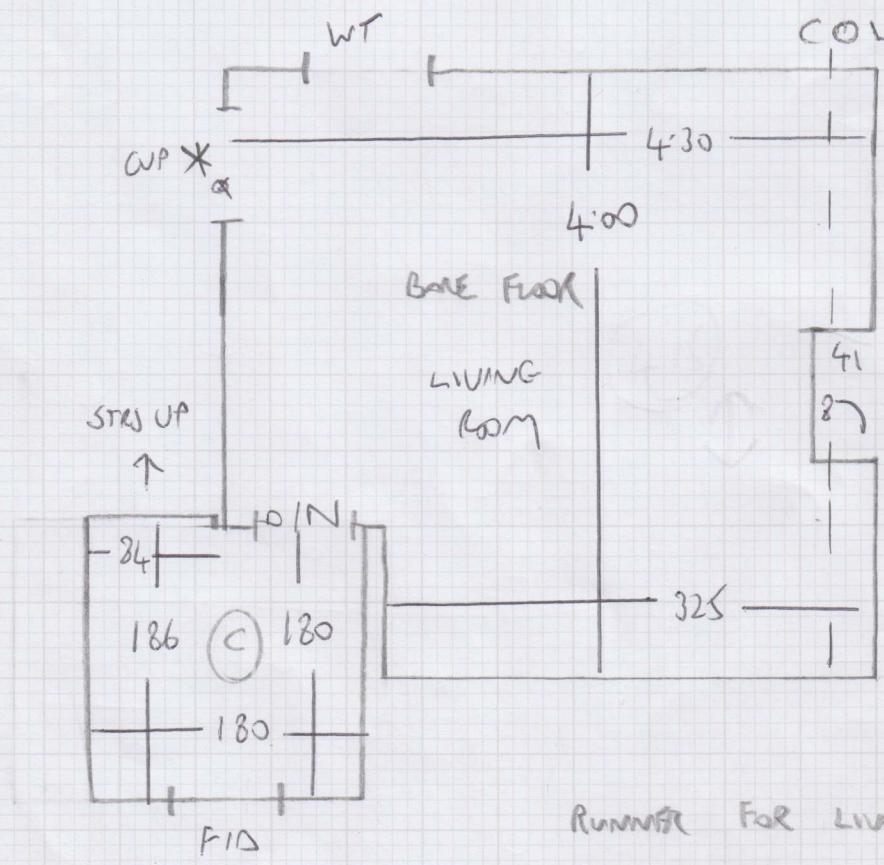

6.25m
 60.500

6.25m

Job No: F28823
 Name: DALGLISH
 Address: 23 SWINBURN ROAD
 SWIS SED
 Tel:
 Sheet: 2 OF 3

- 3 STRS 85
- 7 W 100x64
- 8 W 122x72
- 9 W 85x70
- 8 STRS 84
- GIF

FINISH IN
 FRONT OF
 DOORS TO AVOID
 CUTTINGS

GROUND FLOOR *
 COLORADO
 COL-2203

4-65
 x
 4MTR
 2610
 LYNN
 BALENO
 141 2390335
 (Nelson)

Runner For Living Room
 2.25m ↓ x .95m ⇌

LIVING ROOM

- ① SEE IF WE CAN SKIRT CARPET TO MAKE 4MTR WIDTH WORK IN WITHOUT JOIN?
- ② IF NOT SKIRT CUPBOARD DOOR * AND USE WASTE FROM HALL AREA SPEAK TO JOHN IF IN DOUBT!

Job No: F28823
 Name: DRUGLISN
 Address: 23 SWINBURN ROAD
 SWIS SED
 Tel:
 Sheet: 3 of 3

LOFT ROOM

- 3 STRS 80x47
- 1W 92x68
- 2W 110x74
- 3W 74x69
- 4W 89x64
- 5W 110x70
- 6W 77x70
- 3 STRS 80x47
- F/F