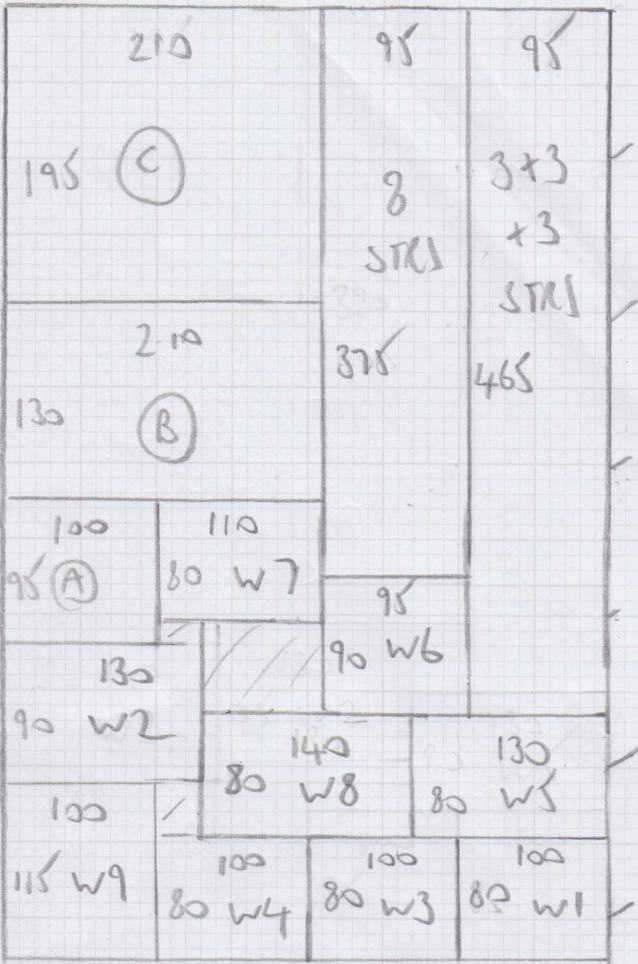

Job No: F28823
 Name: DALOUSMI
 Address: 23 SWINBOURNE ROAD
 SWIS SED
 Tel:
 Sheet: 1 of 3

6.25m

ICARUS 141

62.00

18.00

19.1

20.00

12.500

6.25m
 60.500

6.25m

Job No: F28823
 Name: DALGLISH
 Address: 23 SWINBURN ROAD
 SWIS SED
 Tel:
 Sheet: 2 OF 3

- 3 STRS 85
- 7 W 100x64
- 8 W 122x72
- 9 W 85x70
- 8 STRS 84
- GIF

FINISH IN
 FRONT OF
 DOORS TO AVOID
 CUTTINGS

GROUND FLOOR *
 COLORADO
 COL-2203

4-65
 x
 4MTR
 2610
 LYNN
 BALENO
 141 2390335
 (Nelson)

Runner For Living Room
 2.25m ↓ x .95m ⇌

LIVING ROOM

- ① SEE IF WE CAN SKIRT CARPET TO MAKE 4MTR WIDTH WORK IN WITHOUT JOIN?
- ② IF NOT SKIRT CUPBOARD DOOR * AND USE WASTE FROM HALL AREA SPEAK TO JOHN IF IN DOUBT!

Job No: F28823
 Name: DRUGLISN
 Address: 23 SWINBURN ROAD
 SWIS SED
 Tel:
 Sheet: 3 of 3

LOFT ROOM

- 3 STRS 80x47
- 1W 92x68
- 2W 110x74
- 3W 74x69
- 4W 89x64
- 5W 110x70
- 6W 77x70
- 3 STRS 80x47
- F/F