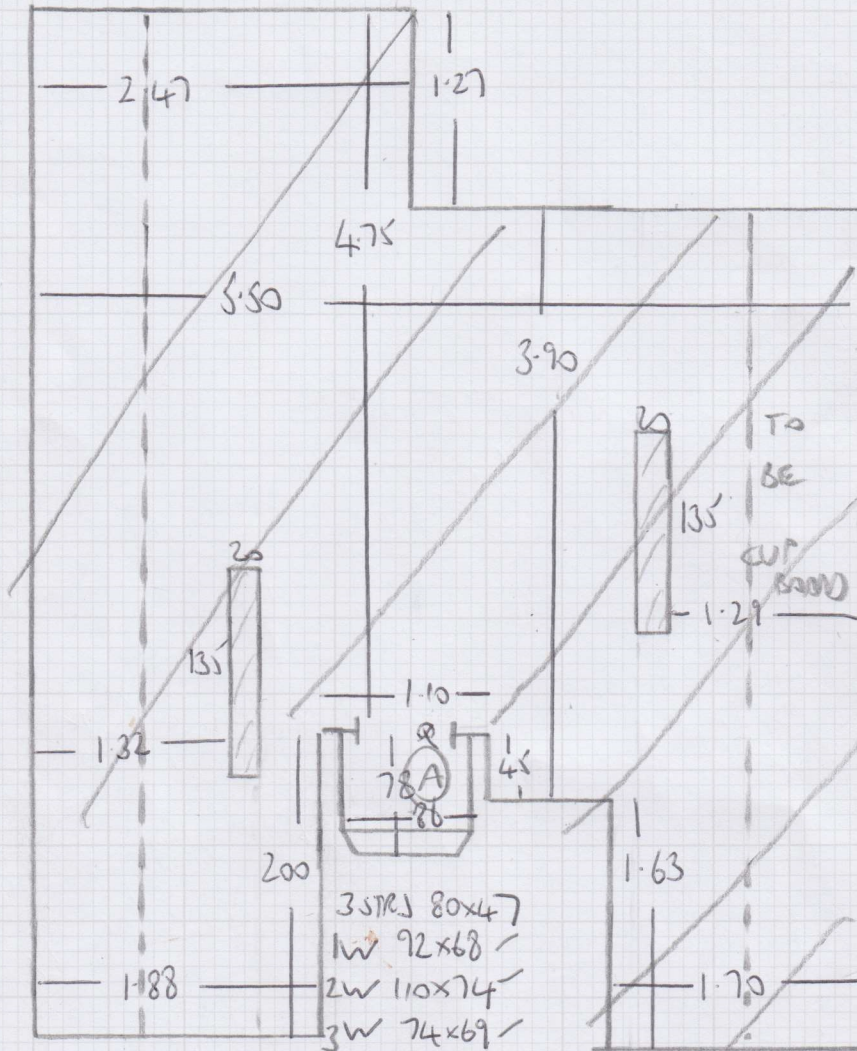

6.25m
 60.500

6.25m

Job No: F28823
 Name: DALGLISH
 Address: 23 SWINBURN ROAD
 SWIS SED
 Tel:
 Sheet: 2 OF 3

- 3 STRS 85
- 7 W 100x64
- 8 W 122x72
- 9 W 85x70
- 8 STRS 84
- GIF

FINISH IN
 FRONT OF
 DOORS TO AVOID
 CUTTINGS

GROUND FLOOR *
 COLORADO
 COL-2203

4-65
 x
 4MTR
 2610
 LYNN
 BALENO
 141 2390335
 (Nelson)

Runner For Living Room
 2.25m ↓ x .95m ⇌

LIVING ROOM

- ① SEE IF WE CAN SKIRT CARPET TO MAKE 4MTR WIDTH WORK IN WITHOUT JOIN?
- ② IF NOT SKIRT CUPBOARD DOOR * AND USE WASTE FROM HALL AREA SPEAK TO JOHN IF IN DOUBT!

Job No: F28823
 Name: DRUGLISN
 Address: 23 SWINBURN ROAD
 SWIS SED
 Tel:
 Sheet: 3 of 3

LOFT ROOM

- 3 STRS 80x47
- 1W 92x68
- 2W 110x74
- 3W 74x69
- 4W 89x64
- 5W 110x70
- 6W 77x70
- 3 STRS 80x47
- F/F