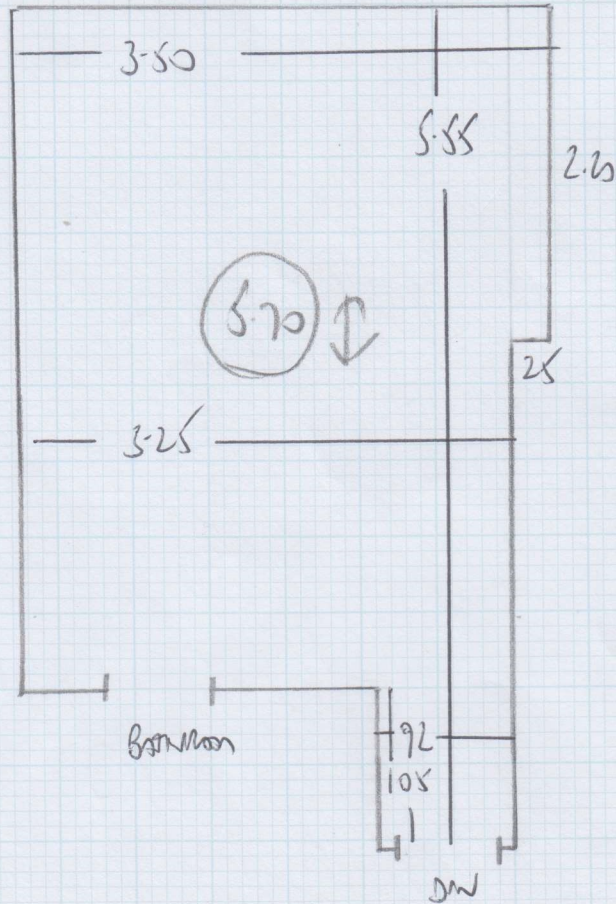

COTSWOLD  
BUCKLAND.

Job No: F21107

Name: SIMON

Address: 59 CROSTREE LANE  
SW6 6LP

Tel:

Sheet: 1 of 1

KITCHEN FRONT

RUSE 79x15