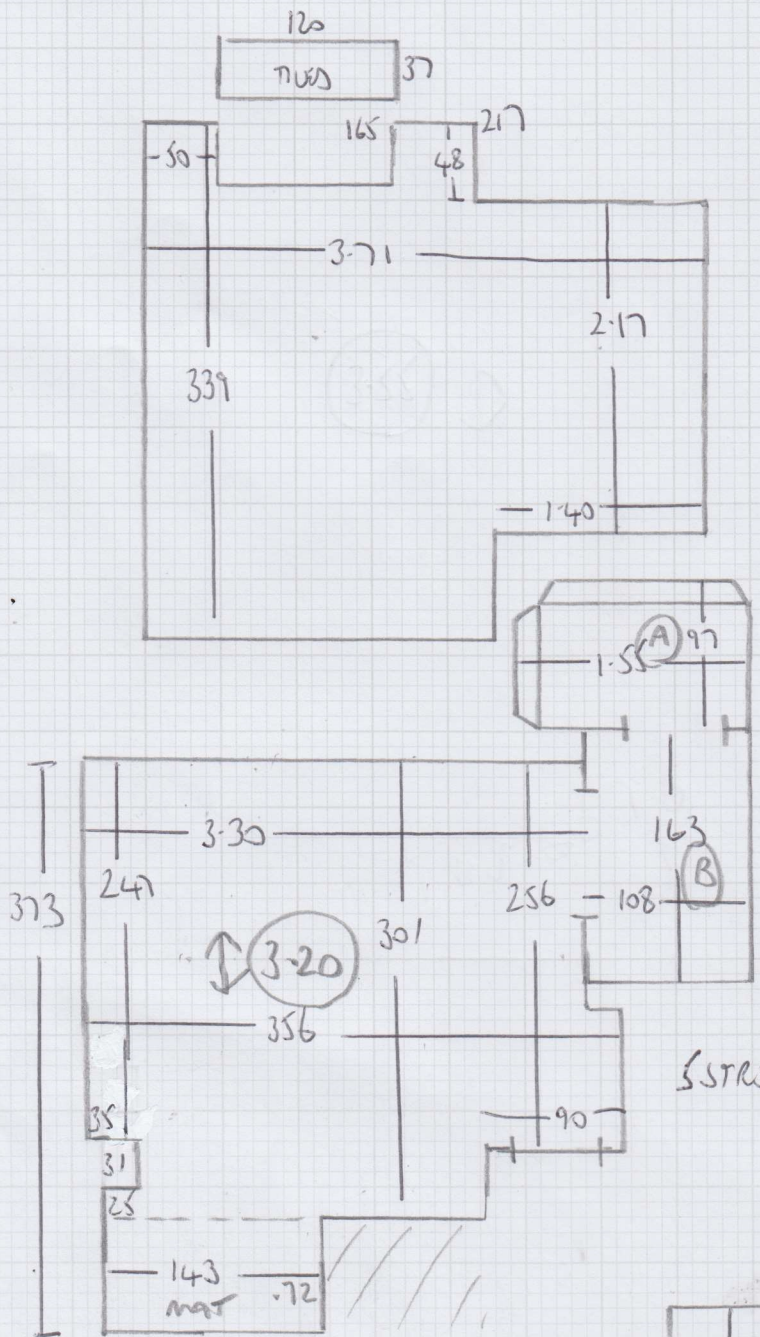

2

Job No: F28830
Name: WINX
Address: 368 CANBURY ROAD
SW6 2NT
Tel: _____
Sheet: _____ of: _____

390 — INVICTUS
 320
 ———
 7.10 x 4.00
 = 28.4m²

— AF.

RUNNERS AT 55 CM

Job No: F28830
 Name: WINK
 Address: 36B CRANBURY ROAD
 SW6 2NT
 Tel: _____
 Sheet: _____ of: _____

FRONT

6 STAIRS .74
 210 ZAG TO WINDING