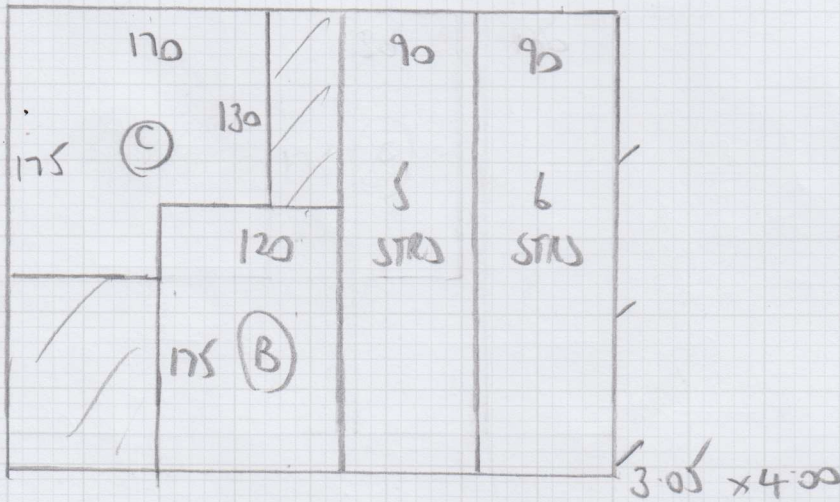

2

Job No: F28830
Name: WINX
Address: 368 CANBURY ROAD
SW6 2NT
Tel: _____
Sheet: _____ of: _____

390 — INVICTUS
 320
 ———
 7.10 x 4.00
 = 28.4m²

— AF.

RUNNERS AT 55 CM

Job No: F28830
 Name: WINK
 Address: 36B CRANBURY ROAD
 SW6 2NT
 Tel: _____
 Sheet: _____ of: _____

FRONT

6 STAIRS .74
 210 ZAG TO WINDING