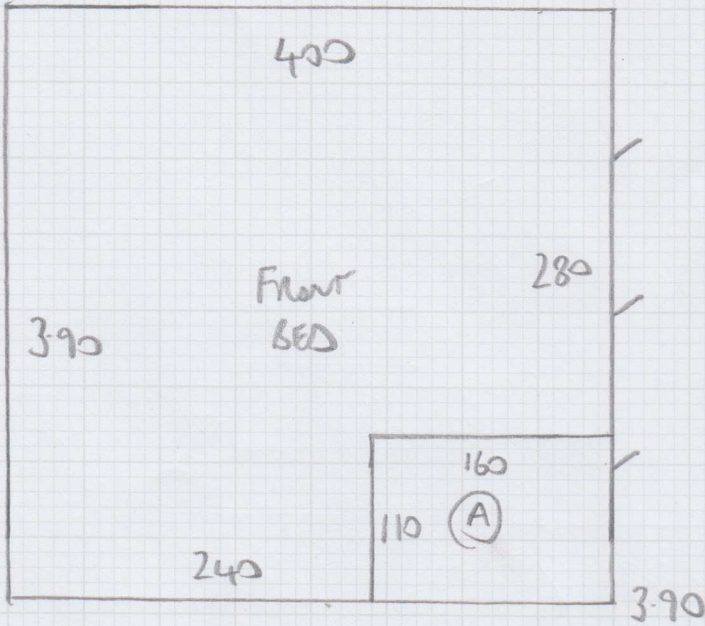

2

Job No: F28830
Name: WINX
Address: 368 CANBURY ROAD
SW6 2NT
Tel: _____
Sheet: _____ of: _____

390 — INVICTUS
 320
 ———
 7.10 x 4.00
 = 28.4m²

— AF.

RUNNERS AT 55 CM

Job No: F28830
 Name: WINK
 Address: 36B CRANBURY ROAD
 SW6 2NT
 Tel: _____
 Sheet: _____ of: _____

FRONT

6 STAIRS .74
 210 ZAG TO WINDING