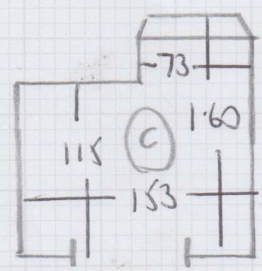

2

Job No: F28830
Name: WINX
Address: 368 CANBURY ROAD
SW6 2NT
Tel: _____
Sheet: _____ of: _____

390 — INVICTUS
 320
 ———
 7.10 x 4.00
 = 28.4m²

— AF.

RUNNERS AT 55 CM

Job No: F28830
 Name: WINK
 Address: 36B CRANBURY ROAD
 SW6 2NT
 Tel: _____
 Sheet: _____ of: _____

FRONT

6 STAIRS .74
 210 ZAG TO WINDING