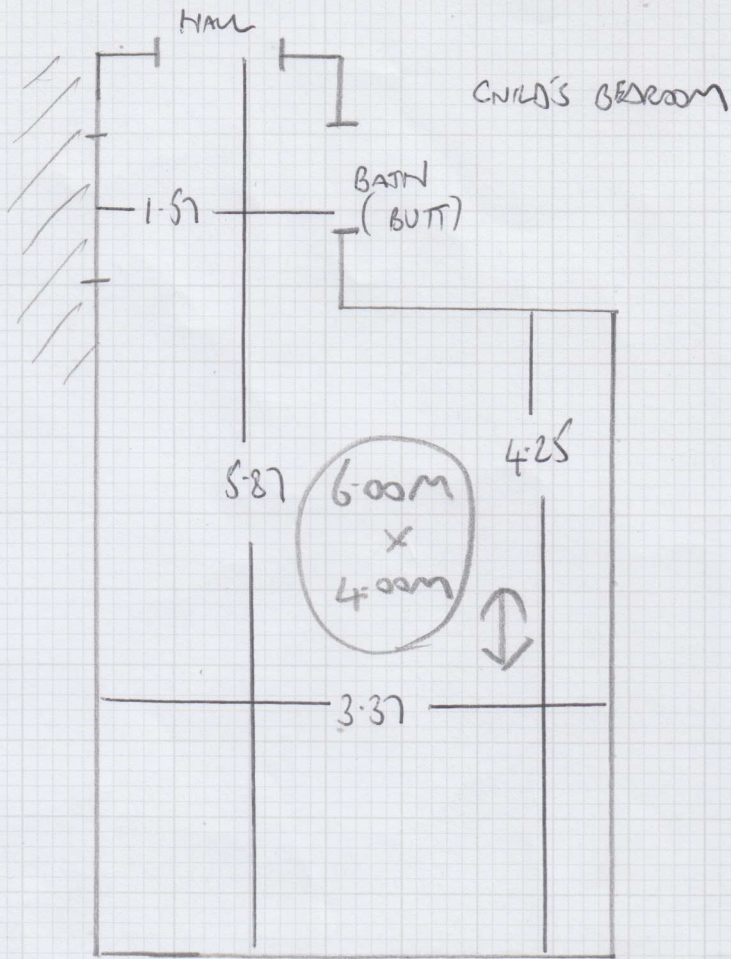

Job No: F28837  
 Name: ALCHEMY PROPERTIES  
 Address: 33 HOLLAND PARK VILLAGES  
 WB 7AD  
 Tel: \_\_\_\_\_  
 Sheet: 1 OF 3

PENTILLIE 107  
DECOR.

- ✓ 4.95m - BED 2
- ✓ 5.90m - MASTER BED
- ✓ 3.65m - FLOOR

$14.50m \times 5.00m = 72.5m^2$

✓ 6.00m x 4.00m BED 3 - 24m<sup>2</sup> CHILD'S BEDROOM

study 5.00 x 4.00 - STUDY

\* STUDY NOT MEASURED \*

mrcarpet

F28837

Job No: ~~175~~

Name: ALJENNY PROPERTIES

Sheet: 3 of 3

STUDY AREA 4M X 4M