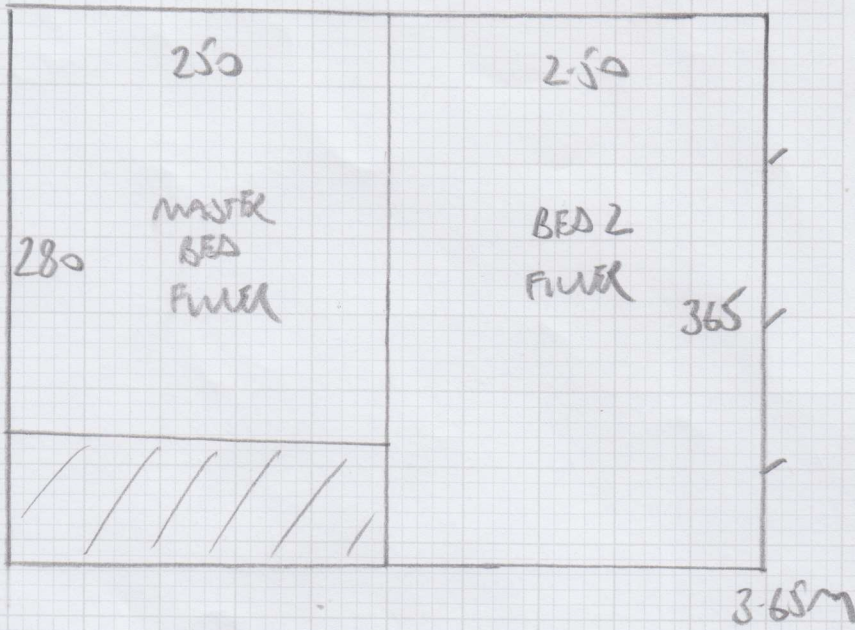

Job No: F28837  
 Name: ALCHEMY PROPERTIES  
 Address: 33 HOLLAND PARK VILLAGES  
 WB 7AD  
 Tel: \_\_\_\_\_  
 Sheet: 1 OF 3

PENTILLIE 107  
DECOR.

- ✓ 4.95m - BED 2
- ✓ 5.90m - MASTER BED
- ✓ 3.65m - FLOOR

$14.50m \times 5.00m = 72.5m^2$

✓ 6.00m x 4.00m BED 3 - 24m<sup>2</sup> CHILD'S BEDROOM

study 5.00 x 4.00 - STUDY

\* STUDY NOT MEASURED \*

mrcarpet

F28837

Job No: ~~175~~

Name: ALJENNY PROPERTIES

Sheet: 3 of 3

STUDY AREA 4M X 4M