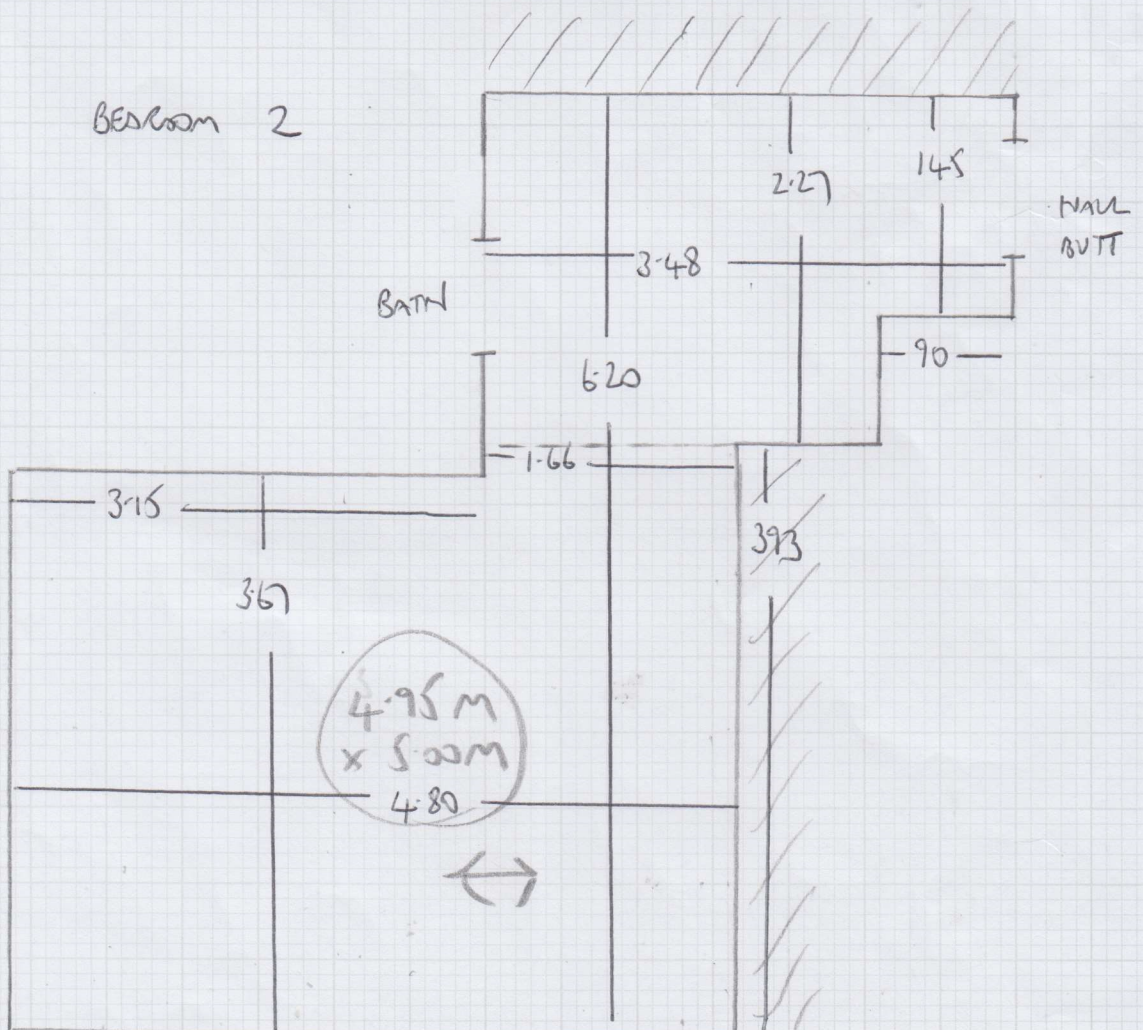

mrcarpet

F28837

Job No: ~~175~~

Name: ALJENNY PROPERTIES

Address: 33 HOLLANDS PARK WAYS
6 CAMPDEN HILL W8 7AD

Tel: _____

Sheet: 2 of 3

PENTILLIE 107
DECOR