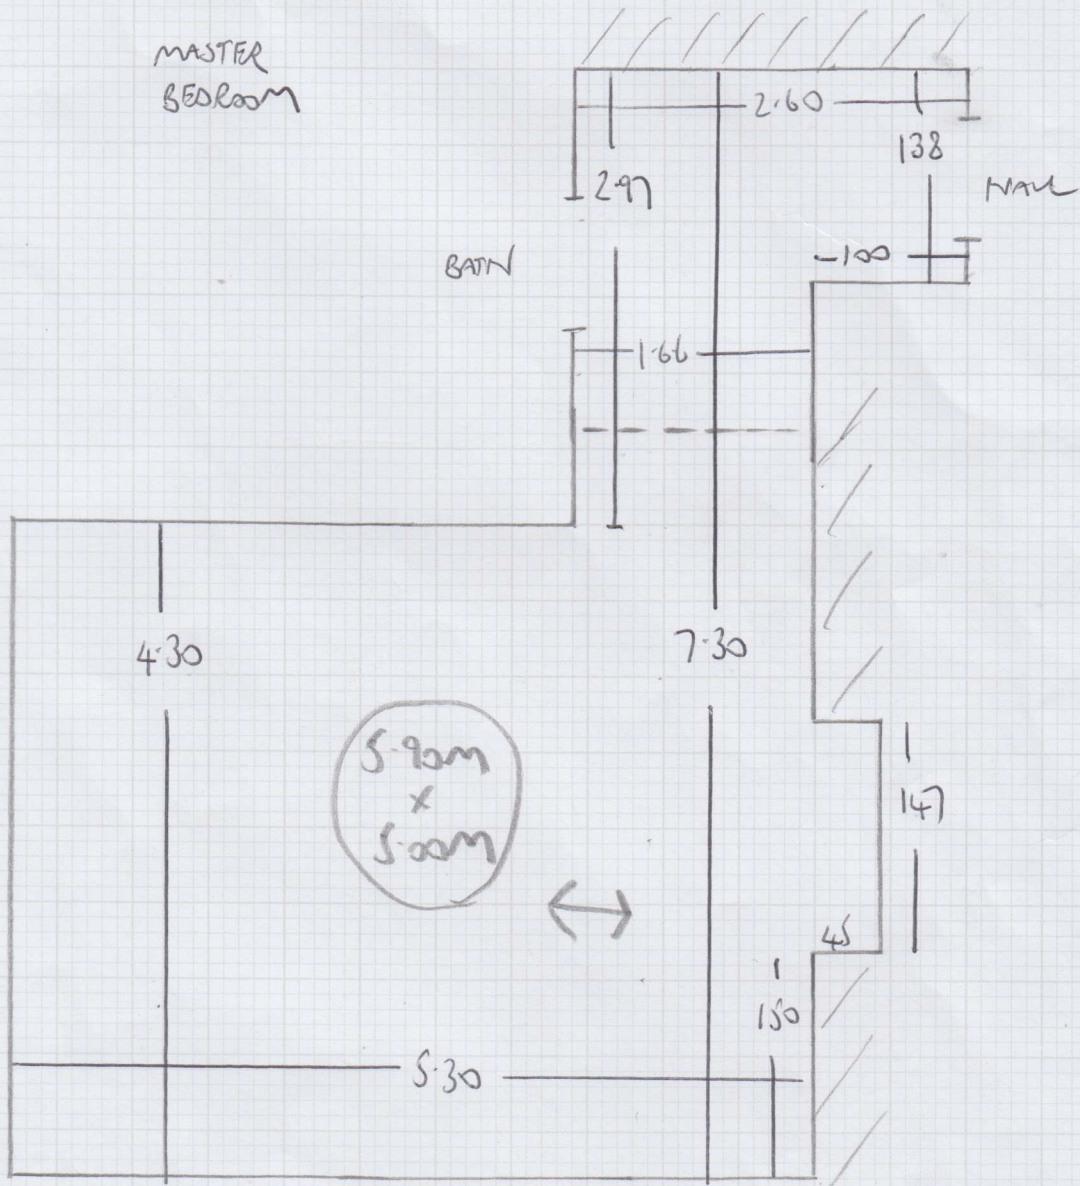

$14.50m \times 5.00m = 72.5m^2$

✓ 6.00m x 4.00m BED 3 - 24m<sup>2</sup> CHILD'S BEDROOM

study 5.00 x 4.00 - STUDY

\* STUDY NOT MEASURED \*

mrcarpet

F28837

Job No: ~~175~~

Name: ALJENNY PROPERTIES

Sheet: 3 of 3

STUDY AREA 4M X 4M