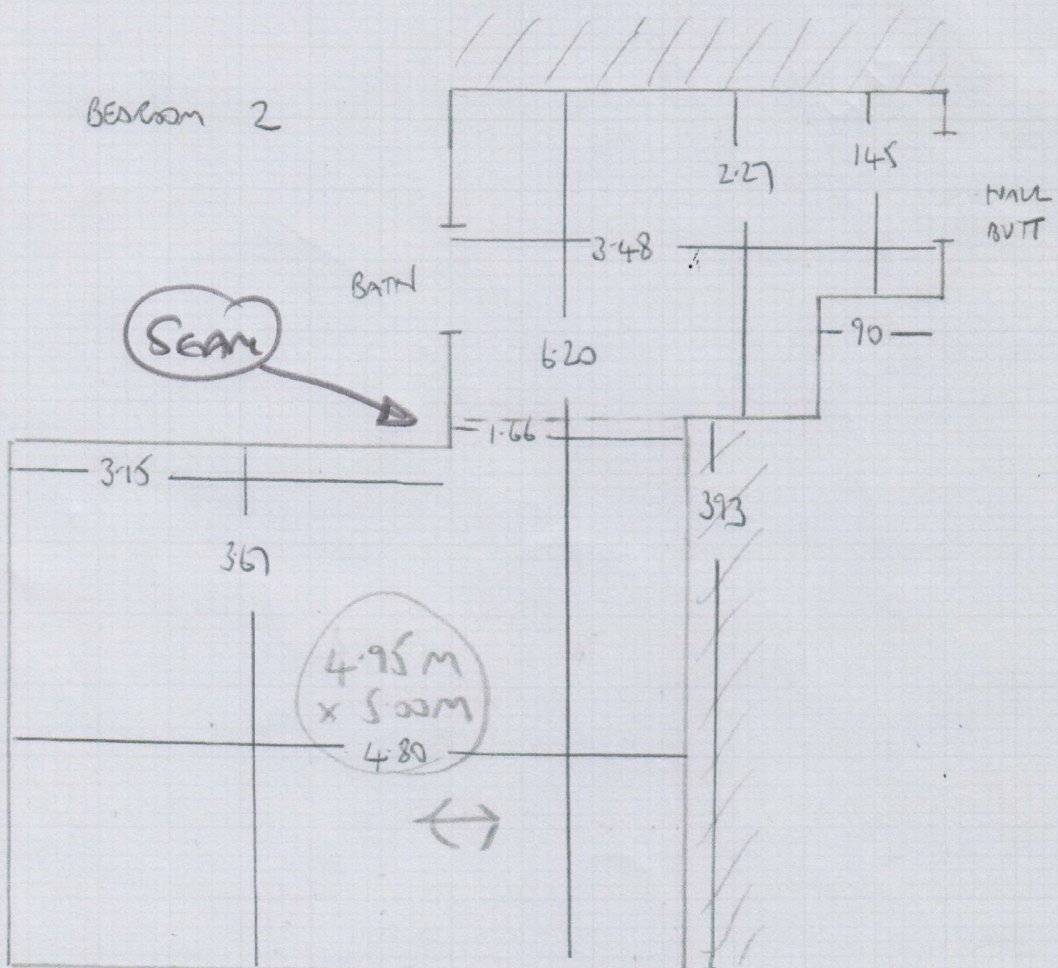

F28837

~~NAJARI~~ NAJARI

ALCHEMY PROPERTIES

Address 33 HOLLAND PARK VILLAS

6 CAMPDEN HILL W8 7AD

2 of 3

PENTILLIE 107
DECOR