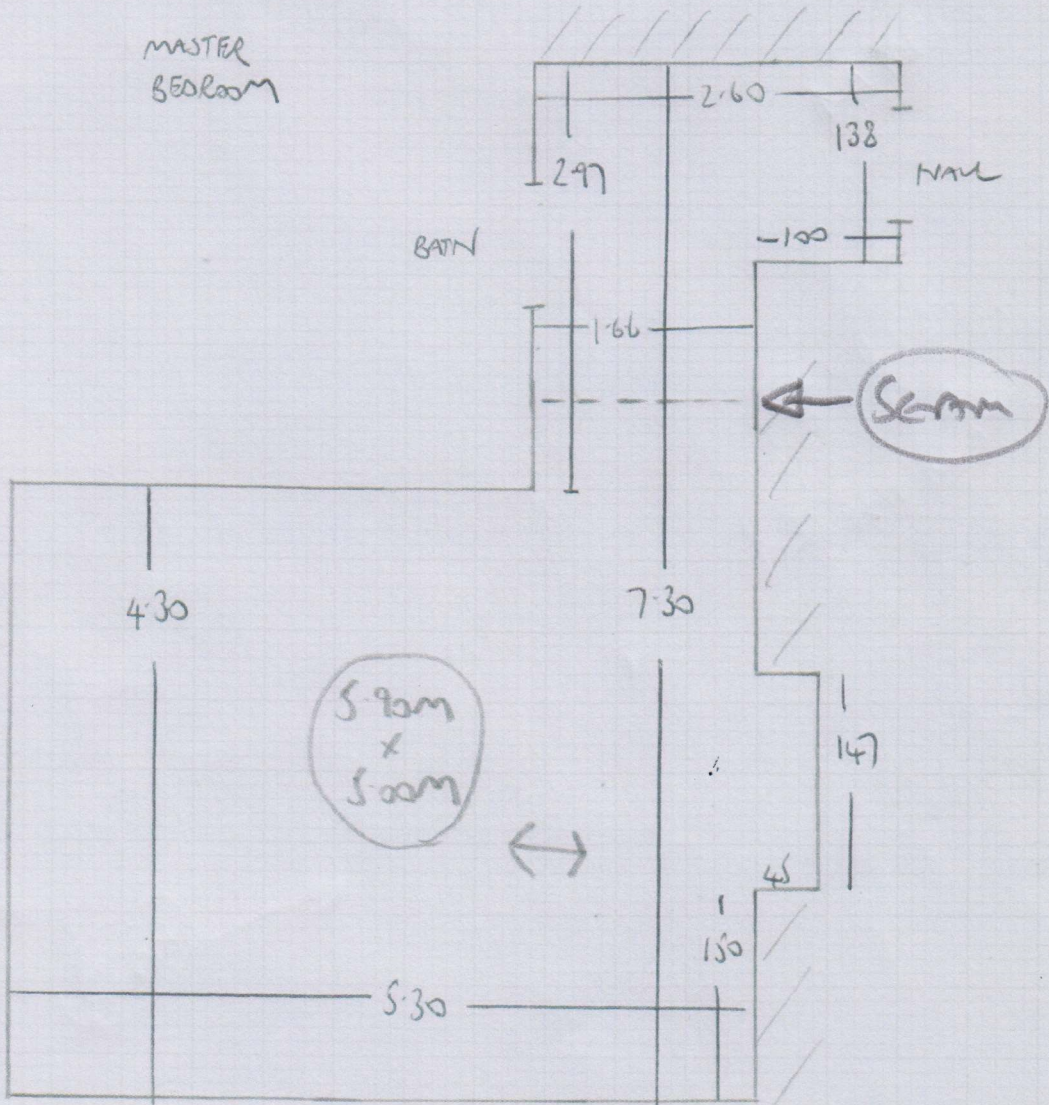

PENTILLIE 107 DECOR

F28837

~~XXXXXXXXXX~~ NAGARA

ALCANTARA PROPERTIES

Address: 33 HOWLAND PARK VILLAS

6 CAMDEN HILL WB 7AD

3 of 3

STUDY WINDOW 4M X 4M