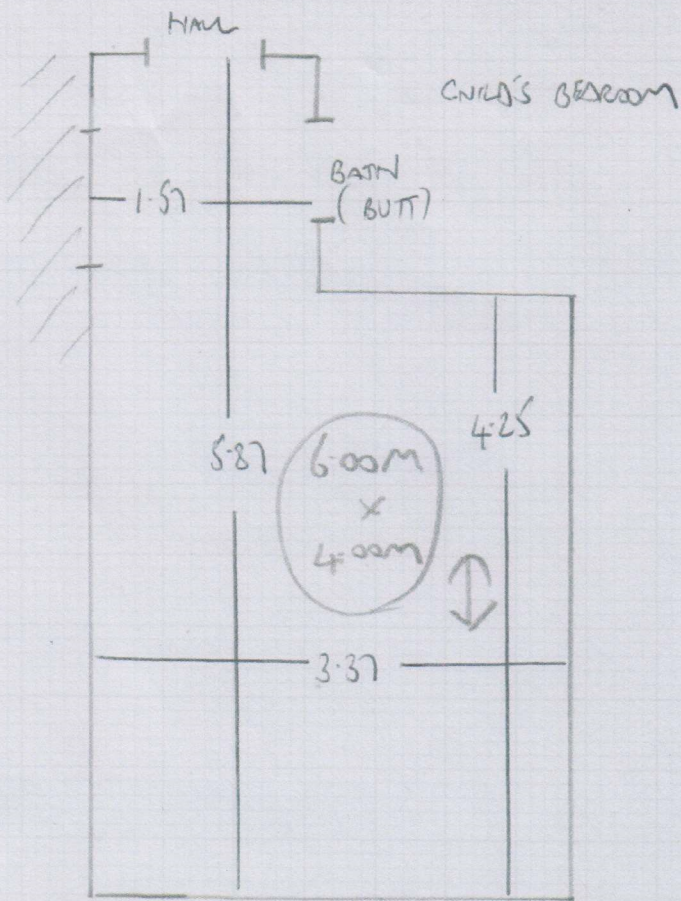

Job No: F28837  
 Name: NAJAFI  
 Address: 10F3  
 Tel:  
 Sheet: of:

PENTILIE  
- PEN 107

- 590 x 500
- 495 x 500
- 880 x 500
- 400 x 500

---

- 2365 x 500

= 118.25

F28837

~~NAJARI~~ NAJARI

# PENTILLIE 107 DECOR

F28837

~~XXXXXXXXXX~~ NAGARA

ALCANTARA PROPERTIES

Address: 33 HOWLAND PARK VILLAS

6 CAMDEN HILL WB 7AD

3 of 3

STUDY WINDOW 4M X 4M