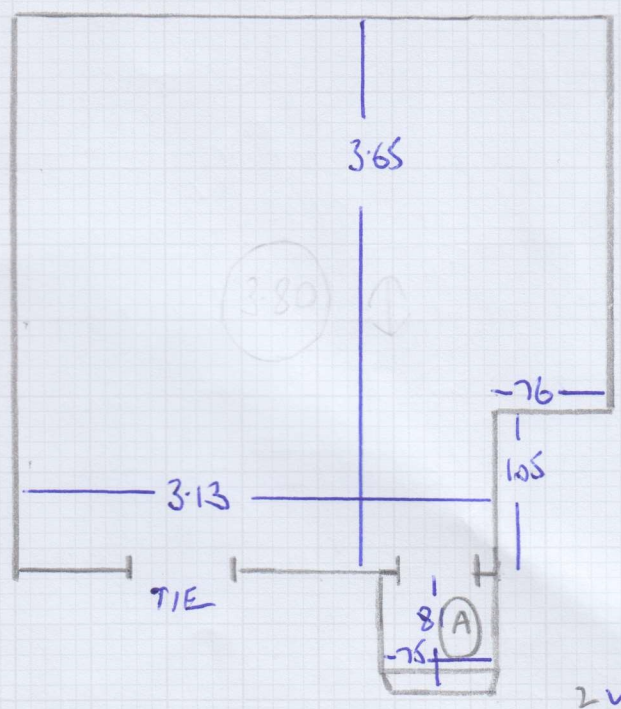

F28842
 PARRY
 152 BEECHCROFT ROAD
 SW17 7DG
 1 OF 3

FLATWEAVE
 CLASSIC
 BIG BOULE
 BATH STONE

3.5m - FIF FRONT
 7.25 } C/P
 5.10 }

$15.85 \times 5.00 = 79.25m^2$

FIRST FLOOR

Job No: P28848
 Name: PAULY
 Address: 152 BEECHCROFT ROAD
 SW17 7DG
 Tel:
 Sheet: 2 OF 3

G/F
 BN 92x42
 12 STRS 74x42

mrcarpet
 Job No: F28848
 Name: PARRY
 Address: 152 BEECHCROFT ROAD
 SW17 7DG
 Tel:
 Sheet: 3 OF 3

TOP FLOOR

F/F
 2 W 96x67
 1 W 80x60
 8 STRS .76
 8 STRS .66