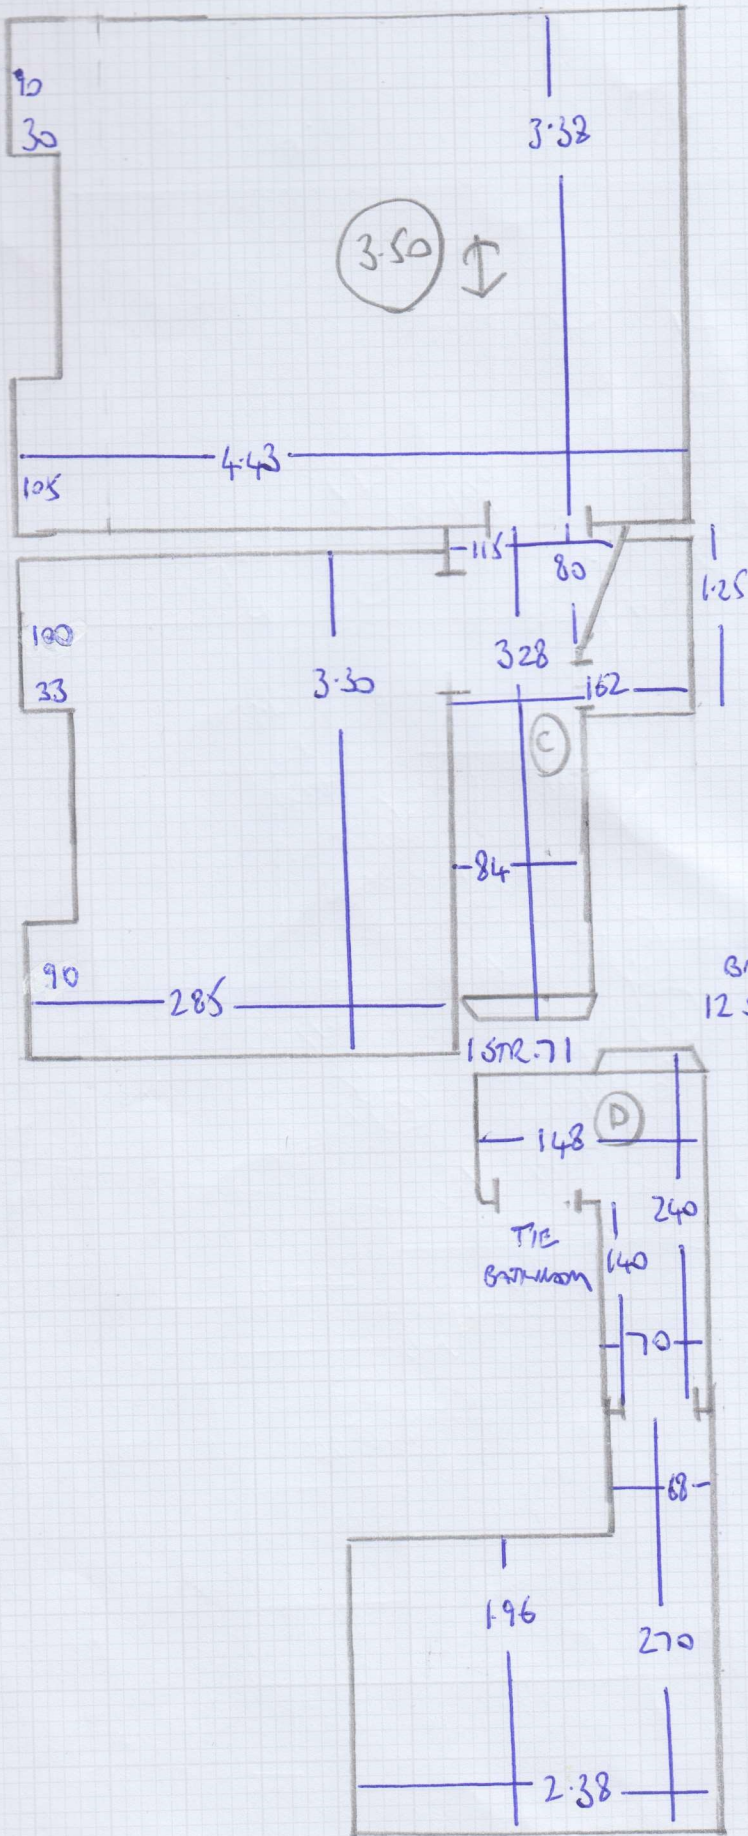

F28842
 PARRY
 152 BEECHCROFT ROAD
 SW17 7DG
 1 OF 3

FLATWEAVE
 CLASSIC
 BIG BOULE
 BATH STONE

3.5m - FIF FRONT
 7.25 } C/P
 5.10 }

$15.85 \times 5.00 = 79.25m^2$

FIRST FLOOR

Job No: P28848
 Name: PAULY
 Address: 152 BEECHCROFT ROAD
 SW17 7DG
 Tel:
 Sheet: 2 OF 3

G/F
 BN 92x42
 12 STRS 74x42

mrcarpet
 Job No: F28848
 Name: PARRY
 Address: 152 BEECHCROFT ROAD
 SW17 7DG
 Tel:
 Sheet: 3 OF 3

TOP FLOOR

F/F
 2 W 96x67
 1 W 80x60
 8 STRS .76
 8 STRS .66