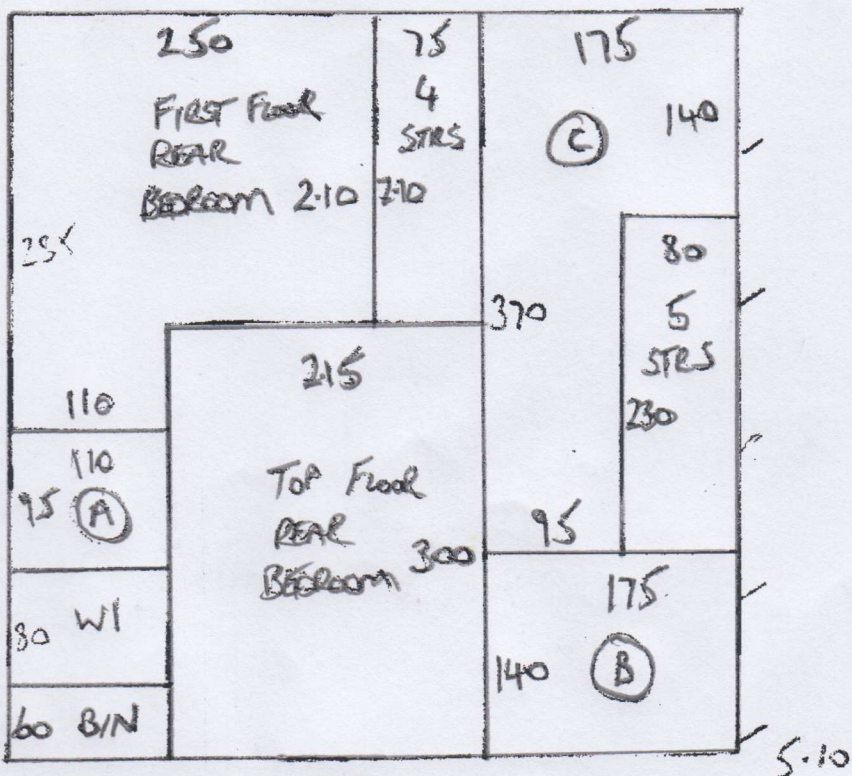

F28842
 PARRY
 152 BEECHCROFT ROAD
 SW17 7DG
 1 OF 3

FLATWEAVE
 CLASSIC
 BIG BOULE
 BATH STONE

3.5m - FIF FRONT
 7.25 } C/P
 5.10 }

$15.85 \times 5.00 = 79.25m^2$

FIRST FLOOR

Job No: P28848
 Name: PAULY
 Address: 152 BEECHCROFT ROAD
 SW17 7DG
 Tel:
 Sheet: 2 OF 3

G/F
 BN 92x42
 12 STRS 74x42

mrcarpet
 Job No: F28848
 Name: PARRY
 Address: 152 BEECHCROFT ROAD
 SW17 7DG
 Tel:
 Sheet: 3 OF 3

TOP FLOOR

F/F
 2 W 96x67
 1 W 80x60
 8 STRS .76
 8 STRS .66