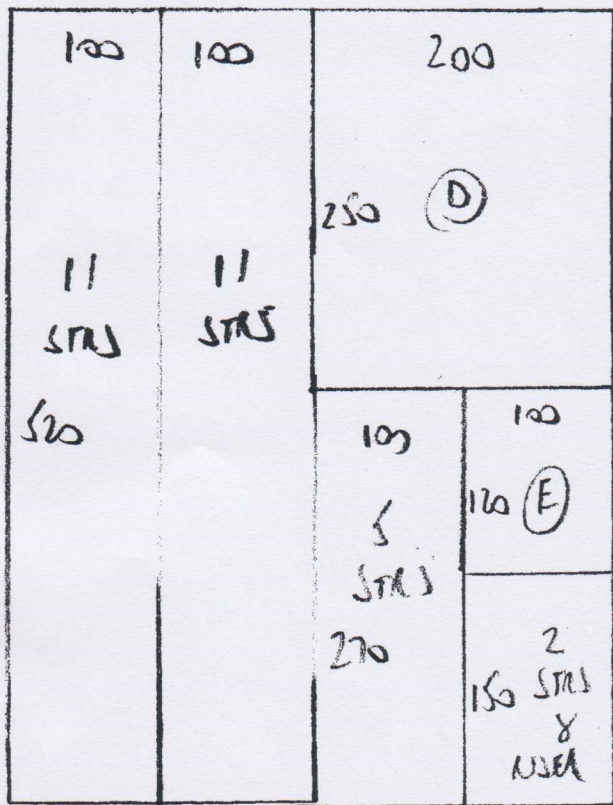

FIRST FLIGHT, LANDING
& BAUMENT FLIGHT

5.20 x 4.00

F28849
SUTTON

~~F28788~~
~~1st LANDING LIP~~
32 KILLANEY ROAD
SW18 2DA

GRAND HERRINGBONE
SISAL GUILDS FOSSIL

~~2x STRS ONLY~~

~~3.75 x 4.00~~

STRS FROM ~~1ST~~
FLR TO GRND FLR
TO BE FITTED AS
65CM WIDE RUNNER