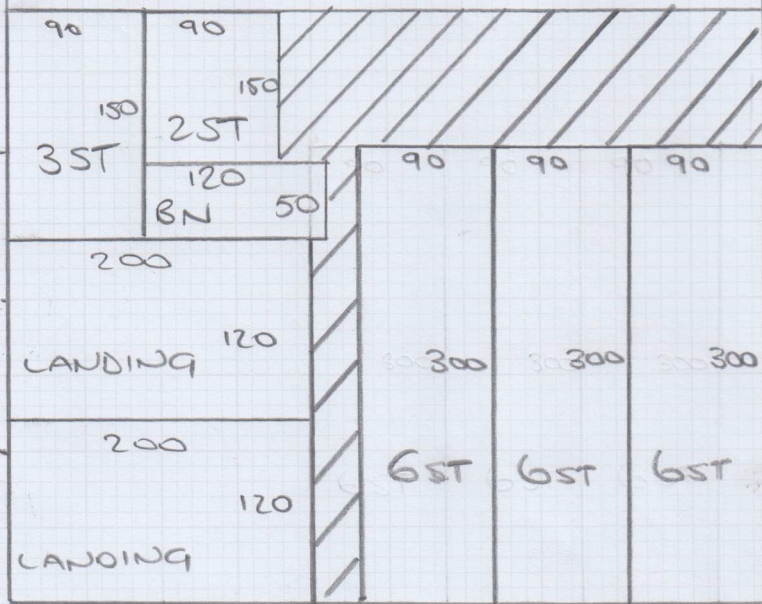

TOP TO GROUND...

6 ST - 83 x 43

6 ST - 83 x 43

6 ST - 83 x 43

5 ST - 83 x 43

8N - 108 x 43

Job No: F28862  
Name: KADYAN  
Address: 43 BRECON RD  
Tel: \_\_\_\_\_  
Sheet: 1 of 2

Job No: F28862  
Name: ICADYAN  
Address: 43 BRECON RD

Tel: \_\_\_\_\_  
Sheet: 2 of 2

5M

3.90 x 5M