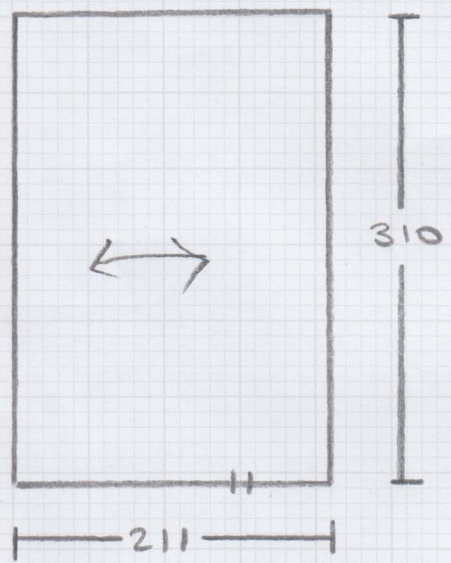

Job No: F28864
Name: SALLE
Address: 57 DONEBAILE
SW6 6EW
Tel:
Sheet: 1 of 1

WEST END PRESTIGE
CHAMPAGNE
2-25 x 3-66