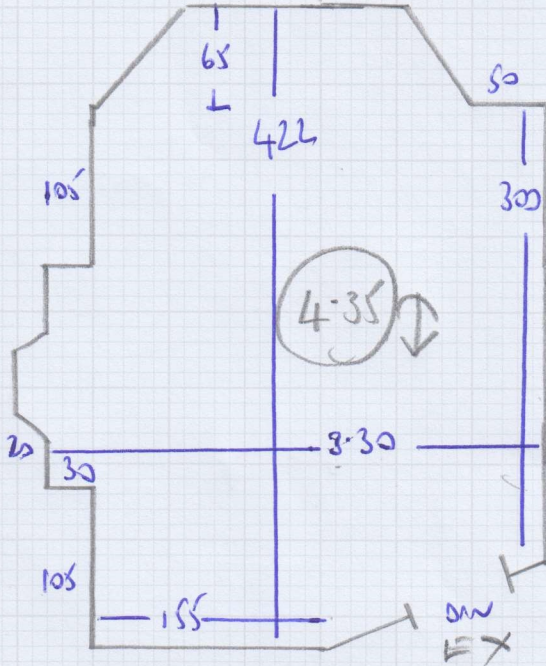

Job No: F28867
Name: GUFFIN
Address: 23 EDGARLEY TERRACE
SW6 6QE
Tel:
Sheet: 1 OF 1

NEW ENGLAND
NEWPORT
NE-6006

$$\begin{array}{r} 4.35 \\ + 3.60 \\ \hline 7.95 \times 4 \text{ mtr} \end{array}$$