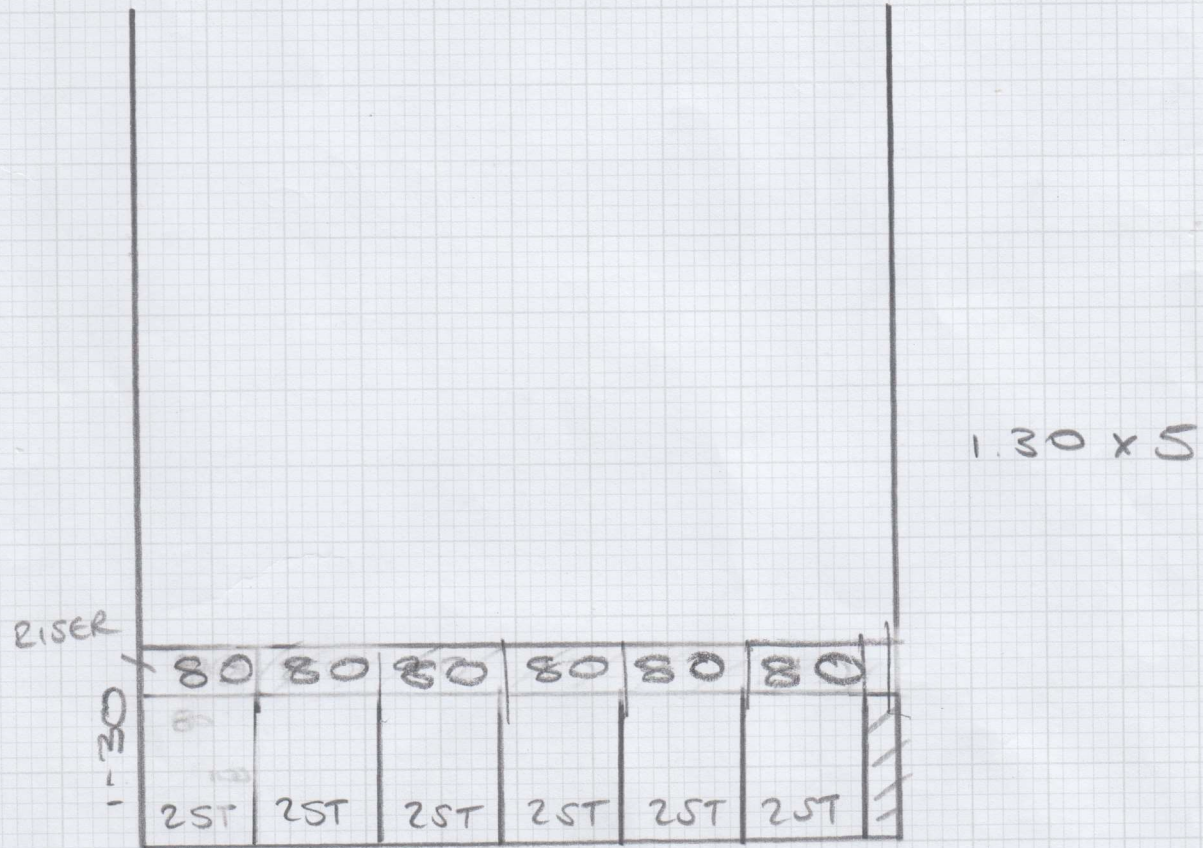

Job No: F28880
Name: CONNOLLY
Address: 96 KINAWOOD RD
SW6 6SS
Tel: _____
Sheet: 1 of 1

HARMONY HERRINGBONE SISAL
HH-259
1-30 x SMTR